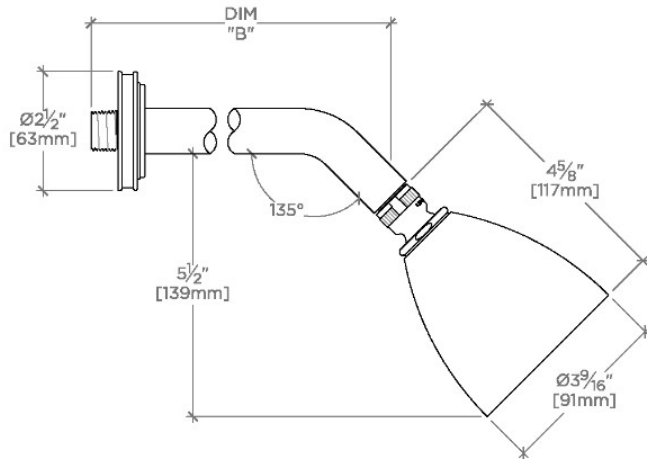

TECHNICAL DETAILS

Adjustable Versus Fixed Spray: Adjustable
 Fittings Hole Diameter: 1 1/4"
 Flow Restriction Options: 1.5, 1.75, 2.0
 Inlet Connection Size: 1/2"
 Inlet Connection Type: Male NPT
 Pivot: Y
 Primary Material: Brass
 Restricted Maximum Flow Rate: 1.75 gpm
 Water Pressure Maximum: 85.0 psi
 Water Pressure Minimum: 20.0 psi
 Water Pressure Recommended: 45.0 psi

PRODUCT FEATURES

- Made of Brass
- Features a swivel 3 1/2" showerhead with two adjustable spray patterns
- Includes a 8" wall mounted 45 degree shower arm
- Stocked in Brass, Chrome and Nickel
- Showerhead available in 1.75gpm (6.6L/min) flow rate

CERTIFICATIONS

PRODUCT (NOTES)

WATERWORKS

TRANSIT

TRS345

Transit 3 1/2" Showerhead with Adjustable Spray with 8" Wall Mounted 45 Degree Shower Arm

TOP VIEW

SCALE: 3"=1'-0"

STYLE NO.	DIM "A"	DIM "B"
AES344	10 ⁷ / ₈ " [276mm]	6 ¹ / ₄ " [158mm]
TRS344		
AES345	12 ⁷ / ₈ " [326mm]	8 ³ / ₄ " [209mm]
TRS345		

SPRAY PATTERNS

FRONT VIEW

SCALE: 3"=1'-0"

SIDE VIEW

SCALE: 3"=1'-0"