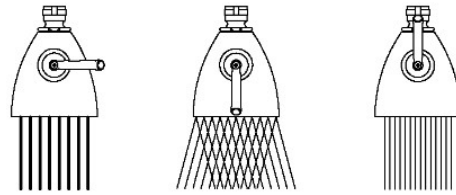

TECHNICAL DETAILS

Adjustable Versus Fixed Spray: Adjustable
 Fittings Hole Diameter: 1 1/4"
 Flow Restriction Options: 1.5, 1.75, 2.0
 Inlet Connection Size: 1/2"
 Inlet Connection Type: Male NPT
 Pivot: Y
 Primary Material: Brass
 Restricted Maximum Flow Rate: 1.75 gpm
 Water Pressure Maximum: 85.0 psi
 Water Pressure Minimum: 20.0 psi
 Water Pressure Recommended: 45.0 psi

PRODUCT FEATURES

- Made of Brass
- Features a swivel 3 1/2" showerhead with two adjustable spray patterns
- Includes a 8" wall mounted 45 degree shower arm
- Stocked in Brass, Chrome and Nickel
- Showerhead available in 1.75gpm (6.6L/min) flow rate

CERTIFICATIONS

PRODUCT (NOTES)

WATERWORKS

TRANSIT

TRS345

Transit 3 1/2" Showerhead with Adjustable Spray with 8" Wall Mounted 45 Degree Shower Arm

TOP VIEW

SCALE: 3"=1'-0"

STYLE NO.	DIM "A"	DIM "B"
AES344	10 ⁷ / ₈ " [276mm]	6 ¹ / ₄ " [158mm]
TRS344		
AES345	12 ⁷ / ₈ " [326mm]	8 ³ / ₄ " [209mm]
TRS345		

SPRAY PATTERNS

FRONT VIEW

SCALE: 3"=1'-0"

SIDE VIEW

SCALE: 3"=1'-0"