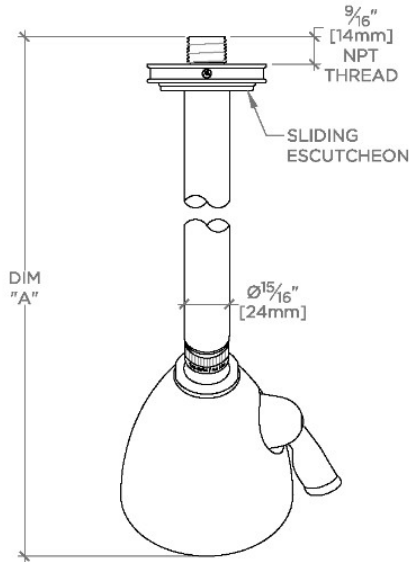

TECHNICAL DETAILS

Adjustable Versus Fixed Spray: Adjustable
 Fittings Hole Diameter: 1 1/4"
 Flow Restriction Options: 1.5, 1.75, 2.0
 Inlet Connection Size: 1/2"
 Inlet Connection Type: Male NPT
 Pivot: Y
 Primary Material: Brass
 Restricted Maximum Flow Rate: 1.75 gpm
 Water Pressure Maximum: 85.0 psi
 Water Pressure Minimum: 20.0 psi
 Water Pressure Recommended: 45.0 psi

PRODUCT FEATURES

- Made of Brass
- Features a swivel 3 1/2" showerhead with two adjustable spray patterns
- Includes a 8" wall mounted 45 degree shower arm
- Stocked in Brass, Chrome and Nickel
- Showerhead available in 1.75gpm (6.6L/min) flow rate

CERTIFICATIONS

PRODUCT (NOTES)

WATERWORKS

TRANSIT

TRS345

Transit 3 1/2" Showerhead with Adjustable Spray with 8" Wall Mounted 45 Degree Shower Arm

TOP VIEW

SCALE: 3"=1'-0"

STYLE NO.	DIM "A"	DIM "B"
AES344	10 ⁷ / ₈ " [276mm]	6 ¹ / ₄ " [158mm]
TRS344		
AES345	12 ⁷ / ₈ " [326mm]	8 ³ / ₄ " [209mm]
TRS345		

SPRAY PATTERNS

FRONT VIEW

SCALE: 3"=1'-0"

SIDE VIEW

SCALE: 3"=1'-0"