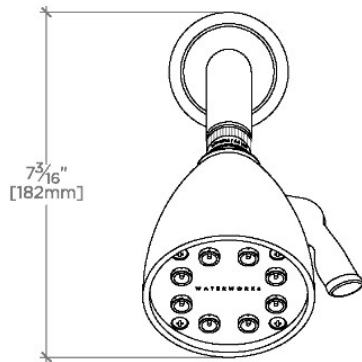

TECHNICAL DETAILS

Adjustable Versus Fixed Spray: Adjustable
 Fittings Hole Diameter: 1 1/4"
 Flow Restriction Options: 1.5, 1.75, 2.0
 Inlet Connection Size: 1/2"
 Inlet Connection Type: Male NPT
 Pivot: Y
 Primary Material: Brass
 Restricted Maximum Flow Rate: 1.75 gpm
 Water Pressure Maximum: 85.0 psi
 Water Pressure Minimum: 20.0 psi
 Water Pressure Recommended: 45.0 psi

PRODUCT FEATURES

- Made of Brass
- Features a swivel 3 1/2" showerhead with two adjustable spray patterns
- Includes a 8" wall mounted 45 degree shower arm
- Stocked in Brass, Chrome and Nickel
- Showerhead available in 1.75gpm (6.6L/min) flow rate

CERTIFICATIONS

PRODUCT (NOTES)

WATERWORKS

TRANSIT

TRS345

Transit 3 1/2" Showerhead with Adjustable Spray with 8" Wall Mounted 45 Degree Shower Arm

TOP VIEW

SCALE: 3"=1'-0"

STYLE NO.	DIM "A"	DIM "B"
AES344	10 ⁷ / ₈ " [276mm]	6 ¹ / ₄ " [158mm]
TRS344		
AES345	12 ⁷ / ₈ " [326mm]	8 ³ / ₄ " [209mm]
TRS345		

SPRAY PATTERNS

FRONT VIEW

SCALE: 3"=1'-0"

SIDE VIEW

SCALE: 3"=1'-0"