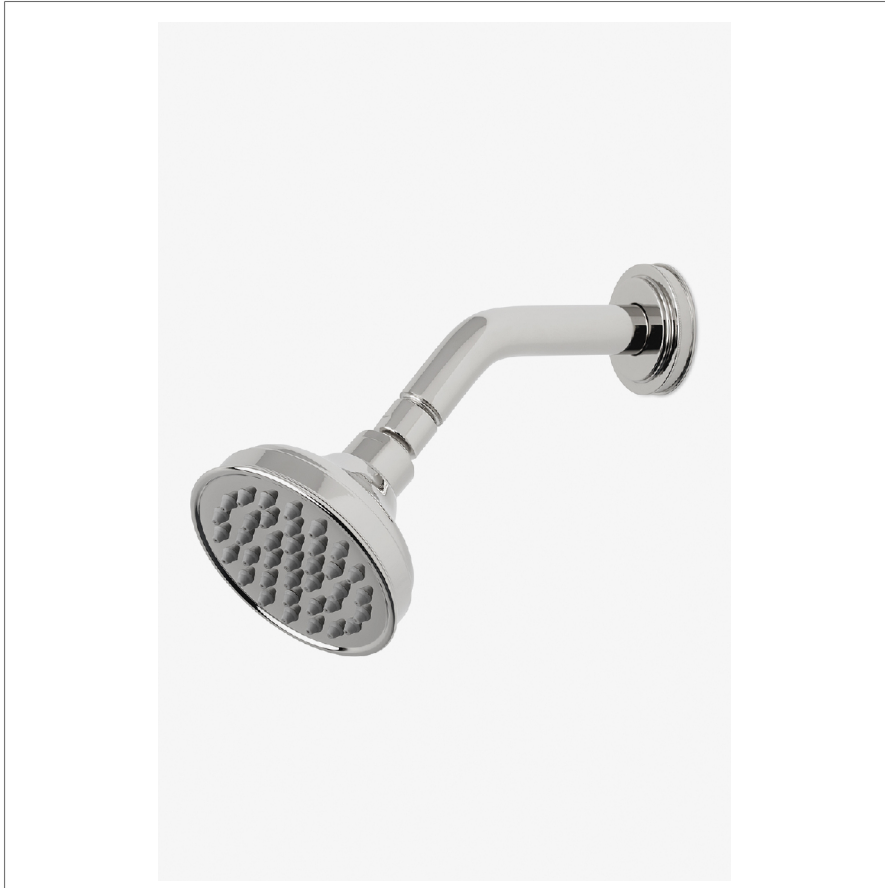

## BOULEVARD

BDS144

Boulevard 4" Showerhead with 6" Wall Mounted 45 Degree Shower Arm

SHOWN IN BOULEVARD 4" SHOWERHEAD WITH 6" WALL MOUNTED 45 DEGREE SHOWER ARM | BDS144

### TECHNICAL DETAILS

Adjustable Versus Fixed Spray: Fixed  
Fittings Hole Diameter: 1 1/4"  
Inlet Connection Size: 1/2"  
Inlet Connection Type: Male NPT  
Pivot: Y  
Primary Material: Brass  
Restricted Maximum Flow Rate: 1.75 gpm  
Water Pressure Maximum: 85.0 psi  
Water Pressure Minimum: 20.0 psi  
Water Pressure Recommended: 45.0 psi

### INSPIRATION

Inspiration from 1930s objects evokes extravagance: a strong silhouette, lavish scale and elegant decoration. Machine and artisan hands yield crisp details and curves.

### PRODUCT FEATURES

Made of Brass

Features a swivel 4" showerhead with easy clean rubber nozzles

Includes a 6" wall mounted 45 degree shower arm

Stocked in Brass, Chrome, Nickel and Matte Nickel

Showerhead available in 1.75gpm (6.6L/min) flow rate