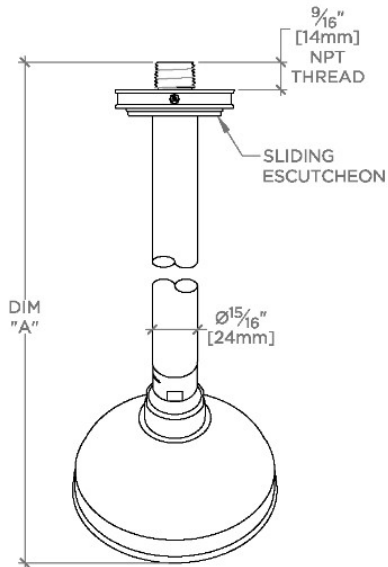

## BOULEVARD

BDS144

Boulevard 4" Showerhead with 6" Wall Mounted 45 Degree Shower Arm

SHOWN IN BOULEVARD 4" SHOWERHEAD WITH 6" WALL MOUNTED 45 DEGREE SHOWER ARM | BDS144

### TECHNICAL DETAILS

Adjustable Versus Fixed Spray: Fixed  
Fittings Hole Diameter: 1 1/4"  
Inlet Connection Size: 1/2"  
Inlet Connection Type: Male NPT  
Pivot: Y  
Primary Material: Brass  
Restricted Maximum Flow Rate: 1.75 gpm  
Water Pressure Maximum: 85.0 psi  
Water Pressure Minimum: 20.0 psi  
Water Pressure Recommended: 45.0 psi

### PRODUCT FEATURES

Made of Brass

Features a swivel 4" showerhead with easy clean rubber nozzles

Includes a 6" wall mounted 45 degree shower arm

Stocked in Brass, Chrome, Nickel and Matte Nickel

Showerhead available in 1.75gpm (6.6L/min) flow rate

## BOULEVARD

BDS144

Boulevard 4" Showerhead with 6" Wall Mounted 45 Degree Shower Arm

STYLE NO.	DIM "A"	DIM "B"
BDS144	10 <sup>7</sup> / <sub>16</sub> " [265mm]	6 <sup>3</sup> / <sub>4</sub> " [158mm]
BDS145	12 <sup>7</sup> / <sub>16</sub> " [315mm]	8 <sup>3</sup> / <sub>4</sub> " [209mm]