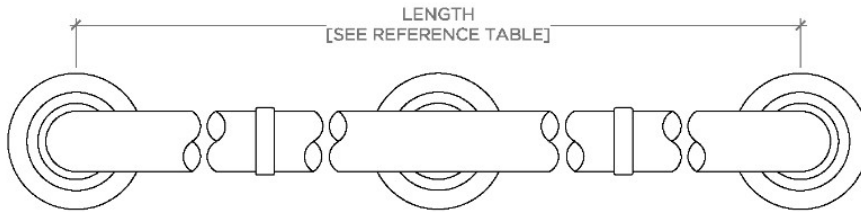

Essentials

EGB336

Essentials Transitional 36" Grab Bar

SHOWN IN ESSENTIALS TRANSITIONAL 36" GRAB BAR | EGB336

TECHNICAL DETAILS

INSPIRATION

Choose with confidence: Well-crafted designs that work with any product in our overall assortment and elevate any setting. Explore a wide range of authentic elements, from freestanding, deck and wall-mounted accessories to furnishings.

CODES & STANDARDS

Meets ASTM F446

PRODUCT FEATURES

Solid Brass

ADA Compliant

Can withstand 250lbs hold force

Transitional Style

Center mounting post and escutcheon

CERTIFICATIONS

PRODUCT (NOTES)

Essentials

EGB336

Essentials Transitional 36" Grab Bar

STYLE NO.	DESCRIPTION	LENGTH
EGB330	Essentials Transitional 30" Grab Bar	30" [762mm]
EGB336	Essentials Transitional 36" Grab Bar	36" [914mm]
EGB342	Essentials Transitional 42" Grab Bar	42" [1067mm]
EGB348	Essentials Transitional 48" Grab Bar	48" [1219mm]
EGB360	Essentials Transitional 60" Grab Bar	60" [1524mm]

TOP VIEW

SCALE: 3"=1'-0"

FRONT VIEW

SCALE: 3"=1'-0"

SIDE VIEW

SCALE: 3"=1'-0"