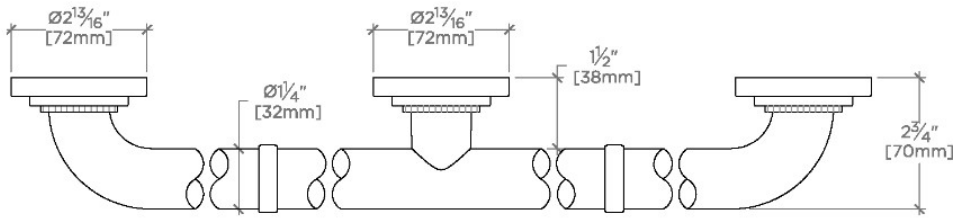

Essentials

EGB336

Essentials Transitional 36" Grab Bar

SHOWN IN ESSENTIALS TRANSITIONAL 36" GRAB BAR | EGB336

TECHNICAL DETAILS

INSPIRATION

Choose with confidence: Well-crafted designs that work with any product in our overall assortment and elevate any setting. Explore a wide range of authentic elements, from freestanding, deck and wall-mounted accessories to furnishings.

CERTIFICATIONS

PRODUCT (NOTES)

Essentials

EGB336

Essentials Transitional 36" Grab Bar

STYLE NO.	DESCRIPTION	LENGTH
EGB330	Essentials Transitional 30" Grab Bar	30" [762mm]
EGB336	Essentials Transitional 36" Grab Bar	36" [914mm]
EGB342	Essentials Transitional 42" Grab Bar	42" [1067mm]
EGB348	Essentials Transitional 48" Grab Bar	48" [1219mm]
EGB360	Essentials Transitional 60" Grab Bar	60" [1524mm]

TOP VIEW

SCALE: 3"=1'-0"

FRONT VIEW

SCALE: 3"=1'-0"

SIDE VIEW

SCALE: 3"=1'-0"