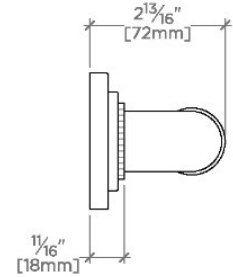

Essentials

EGB336

Essentials Transitional 36" Grab Bar

SHOWN IN ESSENTIALS TRANSITIONAL 36" GRAB BAR | EGB336

TECHNICAL DETAILS

INSPIRATION

Choose with confidence: Well-crafted designs that work with any product in our overall assortment and elevate any setting. Explore a wide range of authentic elements, from freestanding, deck and wall-mounted accessories to furnishings.

CERTIFICATIONS

PRODUCT (NOTES)

Essentials

EGB336

Essentials Transitional 36" Grab Bar

STYLE NO.	DESCRIPTION	LENGTH
EGB330	Essentials Transitional 30" Grab Bar	30" [762mm]
EGB336	Essentials Transitional 36" Grab Bar	36" [914mm]
EGB342	Essentials Transitional 42" Grab Bar	42" [1067mm]
EGB348	Essentials Transitional 48" Grab Bar	48" [1219mm]
EGB360	Essentials Transitional 60" Grab Bar	60" [1524mm]

TOP VIEW

SCALE: 3"=1'-0"

FRONT VIEW

SCALE: 3"=1'-0"

SIDE VIEW

SCALE: 3"=1'-0"