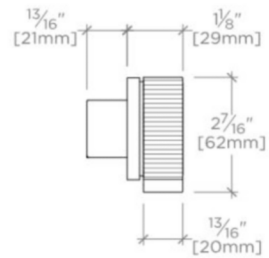

### TECHNICAL DETAILS

ADA Compliance: Yes  
Control Valve Rough-in Depth Minimum: 2 1/2"  
Fittings Hole Diameter: 1 3/8"  
Handle Turn Angle: Quarter Turn  
Integrated Diverter: N  
Number of Holes: One Hole  
Primary Material: Brass

### PRODUCT FEATURES

Knob Handle

Used to control water flow to a single waterway outlet such as a showerhead, handshower, or tub spout

Features Linear Guilloche Etching Knob Handle

Stocked in Nickel and Brass

## BOND

BVC14A

Bond Tandem Series Volume Control with Guilloche Lines Knob Handle

TOP VIEW SCALE: 3"=1'-0"

FRONT VIEW SCALE: 3"=1'-0"

SIDE VIEW SCALE: 3"=1'-0"