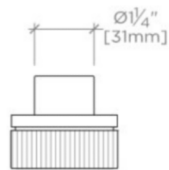

### PRODUCT FEATURES

Knob Handle

Used to control water flow to a single waterway outlet such as a showerhead, handshower, or tub spout

Features Linear Guilloche Etching Knob Handle

Stocked in Nickel and Brass

## BOND

BVC14A

Bond Tandem Series Volume Control with Guilloche Lines Knob Handle

TOP VIEW SCALE: 3"=1'-0"

FRONT VIEW SCALE: 3"=1'-0"

SIDE VIEW SCALE: 3"=1'-0"