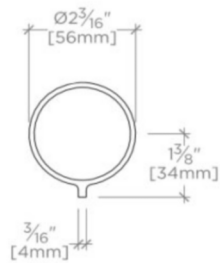

### TECHNICAL DETAILS

ADA Compliance: Yes  
Control Valve Rough-in Depth Minimum: 2 1/2"  
Fittings Hole Diameter: 1 3/8"  
Handle Turn Angle: Quarter Turn  
Integrated Diverter: N  
Number of Holes: One Hole  
Primary Material: Brass

### PRODUCT FEATURES

Knob Handle

Used to control water flow to a single waterway outlet such as a showerhead, handshower, or tub spout

Features Linear Guilloche Etching Knob Handle

Stocked in Nickel and Brass

## BOND

BVC14A

Bond Tandem Series Volume Control with Guilloche Lines Knob Handle

TOP VIEW SCALE: 3"=1'-0"

FRONT VIEW SCALE: 3"=1'-0"

SIDE VIEW SCALE: 3"=1'-0"