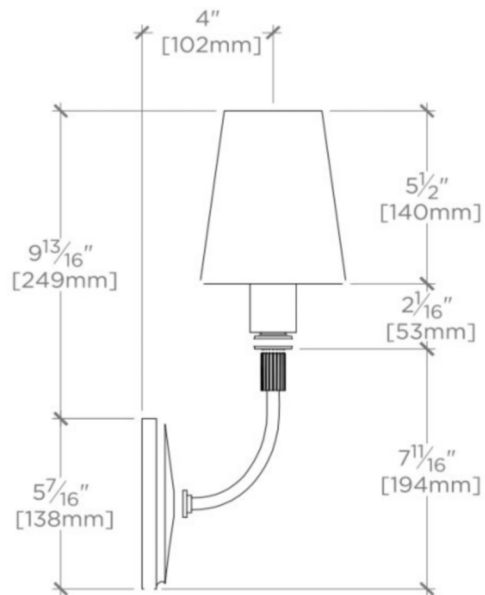

FORO

FR01LT

Foro Wall Mounted Single Arm Sconce with Glass Shade

TECHNICAL DETAILS

Ambient / Task: Ambient
Bulb Base Size: E14
Bulb Type: B10
Depth / Width: 114 mm
Height: 368 mm
Installation Type: Wall Mounted
Interior / Exterior Application: Interior Only
Junction Box Orientation: Vertical
Length: 156 mm
Light Direction: Down, Up and through the shade
Number of Bulbs: One
Orientation: Up
Primary Material: Brass
Safety Warnings: Do not exceed max wattage.
Shade Finish: White
Shade Fitter Size: 0 mm
Shade Material: Blown Glass
Shade Shape: Cone
Voltage: 240.0
Wet / Dry: Damp or Dry

Mouth-blown, white cased glass
Solid brass
Used 40 Watt B10 shaped Bulb (not included)
CE Listed

WATERWORKS

FORO

FR01LT

Foro Wall Mounted Single Arm Sconce with Glass Shade

TOP VIEW SCALE: 2"=1'-0"

MOUNTING PLATE SCALE: 2"=1'-0"

FRONT VIEW SCALE: 2"=1'-0"

SIDE VIEW SCALE: 2"=1'-0"