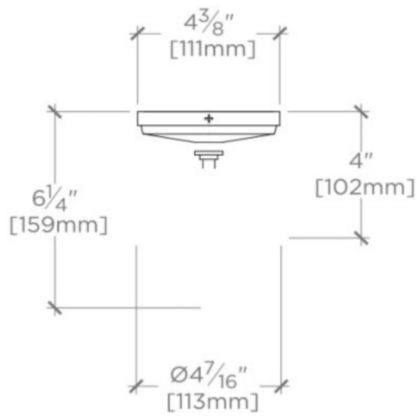

FORO

FR01LT

Foro Wall Mounted Single Arm Sconce with Glass Shade

TECHNICAL DETAILS

Ambient / Task: Ambient
Bulb Base Size: E14
Bulb Type: B10
Depth / Width: 114 mm
Height: 368 mm
Installation Type: Wall Mounted
Interior / Exterior Application: Interior Only
Junction Box Orientation: Vertical
Length: 156 mm
Light Direction: Down, Up and through the shade
Number of Bulbs: One
Orientation: Up
Primary Material: Brass
Safety Warnings: Do not exceed max wattage.
Shade Finish: White
Shade Fitter Size: 0 mm
Shade Material: Blown Glass
Shade Shape: Cone
Voltage: 240.0
Wet / Dry: Damp or Dry

Mouth-blown, white cased glass
Solid brass
Used 40 Watt B10 shaped Bulb (not included)
CE Listed

WATERWORKS

FORO

FR01LT

Foro Wall Mounted Single Arm Sconce with Glass Shade

TOP VIEW SCALE: 2"=1'-0"

MOUNTING PLATE SCALE: 2"=1'-0"

FRONT VIEW SCALE: 2"=1'-0"

SIDE VIEW SCALE: 2"=1'-0"