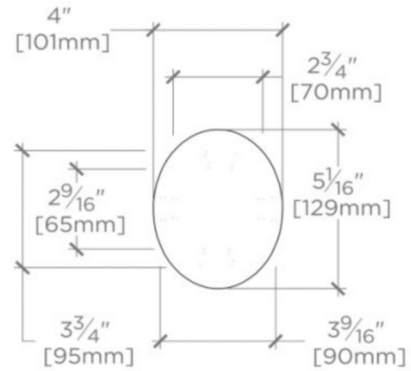

FORO

FR01LT

Foro Wall Mounted Single Arm Sconce with Glass Shade

TECHNICAL DETAILS

Ambient / Task: Ambient
Bulb Base Size: E14
Bulb Type: B10
Depth / Width: 114 mm
Height: 368 mm
Installation Type: Wall Mounted
Interior / Exterior Application: Interior Only
Junction Box Orientation: Vertical
Length: 156 mm
Light Direction: Down, Up and through the shade
Number of Bulbs: One
Orientation: Up
Primary Material: Brass
Safety Warnings: Do not exceed max wattage.
Shade Finish: White
Shade Fitter Size: 0 mm
Shade Material: Blown Glass
Shade Shape: Cone
Voltage: 240.0
Wet / Dry: Damp or Dry

Mouth-blown, white cased glass
Solid brass
Used 40 Watt B10 shaped Bulb (not included)
CE Listed

WATERWORKS

FORO

FR01LT

Foro Wall Mounted Single Arm Sconce with Glass Shade

TOP VIEW SCALE: 2"=1'-0"

MOUNTING PLATE SCALE: 2"=1'-0"

FRONT VIEW SCALE: 2"=1'-0"

SIDE VIEW SCALE: 2"=1'-0"