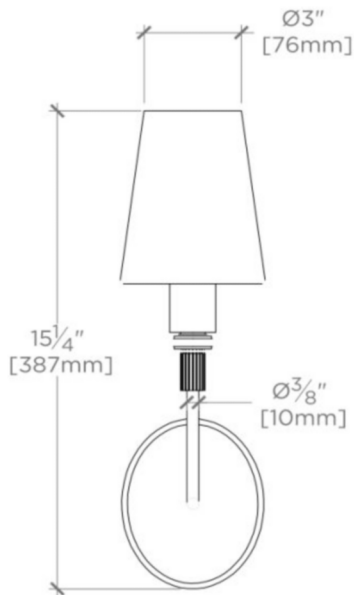

FORO

FR01LT

Foro Wall Mounted Single Arm Sconce with Glass Shade

TECHNICAL DETAILS

Ambient / Task: Ambient
Bulb Base Size: E14
Bulb Type: B10
Depth / Width: 114 mm
Height: 368 mm
Installation Type: Wall Mounted
Interior / Exterior Application: Interior Only
Junction Box Orientation: Vertical
Length: 156 mm
Light Direction: Down, Up and through the shade
Number of Bulbs: One
Orientation: Up
Primary Material: Brass
Safety Warnings: Do not exceed max wattage.
Shade Finish: White
Shade Fitter Size: 0 mm
Shade Material: Blown Glass
Shade Shape: Cone
Voltage: 240.0
Wet / Dry: Damp or Dry

Mouth-blown, white cased glass
Solid brass
Used 40 Watt B10 shaped Bulb (not included)
CE Listed

WATERWORKS

FORO

FR01LT

Foro Wall Mounted Single Arm Sconce with Glass Shade

TOP VIEW SCALE: 2"=1'-0"

MOUNTING PLATE SCALE: 2"=1'-0"

FRONT VIEW SCALE: 2"=1'-0"

SIDE VIEW SCALE: 2"=1'-0"