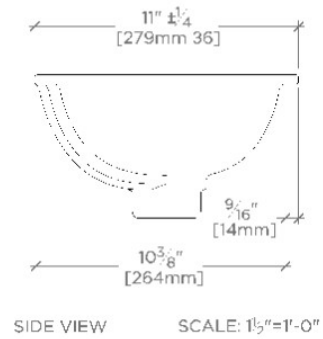

MANCHESTER

MRLVQU

Manchester Undermount Oval Vitreous China Lavatory Sink
13 1/2" x 11" x 6"

SHOWN IN MANCHESTER UNDERMOUNT OVAL VITREOUS CHINA LAVATORY SINK 13 1/2" X 11" X 6" | MRLVQU

TECHNICAL DETAILS

ADA Compliance: When installed per ADA guidelines
Bowl Shape: Oval
Depth/Width: 11"
Drain Style: Center Drain
Height: 6"
Installation Type: Undermount
Length: 13 1/2"
Number Of Holes: Two Hole
Outer Rim Shape: Oval
Primary Material: Vitreous China
Suggested Application: Bath

WATERWORKS

MANCHESTER

MRLVQU

Manchester Undermount Oval Vitreous China Lavatory Sink
13 1/2" x 11" x 6"

DIMENSIONAL TOLERANCE: +/- 2%