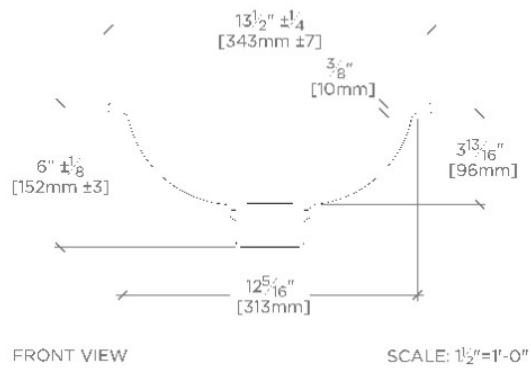

MANCHESTER

MRLVQU

Manchester Undermount Oval Vitreous China Lavatory Sink
13 1/2" x 11" x 6"

SHOWN IN MANCHESTER UNDERMOUNT OVAL VITREOUS CHINA LAVATORY SINK 13 1/2" X 11" X 6" | MRLVQU

TECHNICAL DETAILS

ADA Compliance: When installed per ADA guidelines
Bowl Shape: Oval
Depth/Width: 11"
Drain Style: Center Drain
Height: 6"
Installation Type: Undermount
Length: 13 1/2"
Number Of Holes: Two Hole
Outer Rim Shape: Oval
Primary Material: Vitreous China
Suggested Application: Bath

WATERWORKS

MANCHESTER

MRLVQU

Manchester Undermount Oval Vitreous China Lavatory Sink
13 1/2" x 11" x 6"

DIMENSIONAL TOLERANCE: +/- 2%