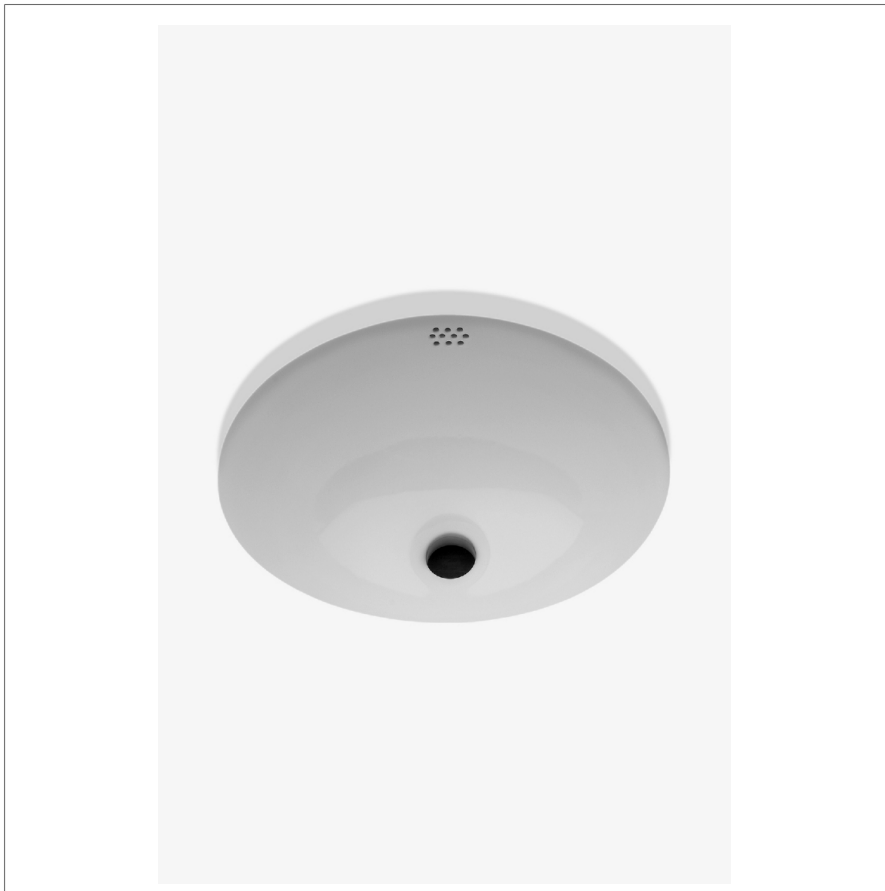

MANCHESTER

MRLVQU

Manchester Undermount Oval Vitreous China Lavatory Sink
13 1/2" x 11" x 6"

SHOWN IN MANCHESTER UNDERMOUNT OVAL VITREOUS CHINA LAVATORY SINK 13 1/2" X 11" X 6" | MRLVQU

TECHNICAL DETAILS

ADA Compliance: When installed per ADA guidelines
Bowl Shape: Oval
Depth/Width: 11"
Drain Style: Center Drain
Height: 6"
Installation Type: Undermount
Length: 13 1/2"
Number Of Holes: Two Hole
Outer Rim Shape: Oval
Primary Material: Vitreous China
Suggested Application: Bath

CODES & STANDARDS

PRODUCT FEATURES

This lavatory is made of vitreous china, which produces a strong, non porous, high gloss product

Hand crafted in the United States

CERTIFICATIONS

Dimensions of sinks are nominal and are subject to slight
PRODUCT (NOTES)

WATERWORKS

MANCHESTER

MRLVQU

Manchester Undermount Oval Vitreous China Lavatory Sink
13 1/2" x 11" x 6"

DIMENSIONAL TOLERANCE: +/- 2%