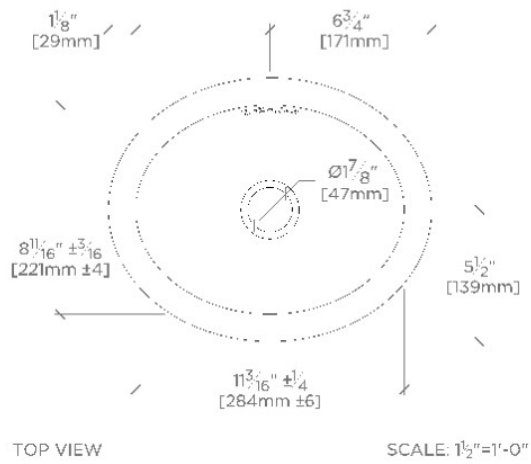

MANCHESTER

MRLVQU

Manchester Undermount Oval Vitreous China Lavatory Sink
13 1/2" x 11" x 6"

SHOWN IN MANCHESTER UNDERMOUNT OVAL VITREOUS CHINA LAVATORY SINK 13 1/2" X 11" X 6" | MRLVQU

TECHNICAL DETAILS

ADA Compliance: When installed per ADA guidelines
Bowl Shape: Oval
Depth/Width: 11"
Drain Style: Center Drain
Height: 6"
Installation Type: Undermount
Length: 13 1/2"
Number Of Holes: Two Hole
Outer Rim Shape: Oval
Primary Material: Vitreous China
Suggested Application: Bath

WATERWORKS

MANCHESTER

MRLVQU

Manchester Undermount Oval Vitreous China Lavatory Sink
13 1/2" x 11" x 6"

DIMENSIONAL TOLERANCE: +/- 2%