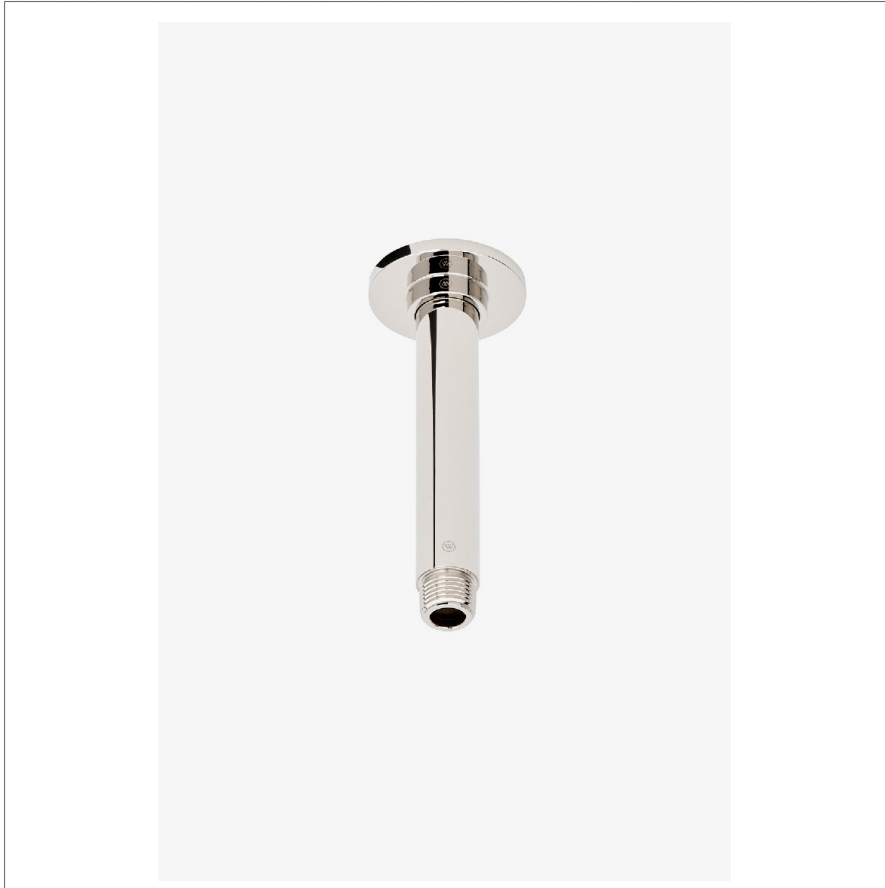

UNIVERSAL

UMCL06

Universal Modern 6" Ceiling Mounted Shower Arm with Flange

SHOWN IN UNIVERSAL MODERN 6" CEILING MOUNTED SHOWER ARM WITH FLANGE | UMCL06

TECHNICAL DETAILS

Fittings Hole Diameter: 1 1/4"
Inlet Connection Size: 1/2"
Inlet Connection Type: Male NPT
Outlet Connection Size: 1/2"
Outlet Connection Type: Male NPT
Water Pressure Recommended: 45.0 psi

PRODUCT FEATURES

Compatible with an assortment of Waterworks showerheads, sold separately

Brass Construction

Includes 6" ceiling mounted shower arm

Stocked in Chrome, Nickel and Brass

CERTIFICATIONS

PRODUCT (NOTES)

Universal Modern 6" Ceiling Mounted Shower Arm with Flange

CEILING VIEW SCALE: 3"=1'-0"

STYLE NO.	DIM "A"	DIM "B"
UMCL06	7 ⁷ / ₈ " [181mm]	6 ⁹ / ₁₆ " [167mm]
UMCL12	13 ¹ / ₈ " [334mm]	12 ⁹ / ₁₆ " [319mm]
UMCL18	19 ¹ / ₈ " [486mm]	18 ⁹ / ₁₆ " [471mm]
UMCL24	25 ¹ / ₈ " [639mm]	24 ⁹ / ₁₆ " [624mm]

FRONT VIEW SCALE: 3"=1'-0"

SIDE VIEW SCALE: 3"=1'-0"