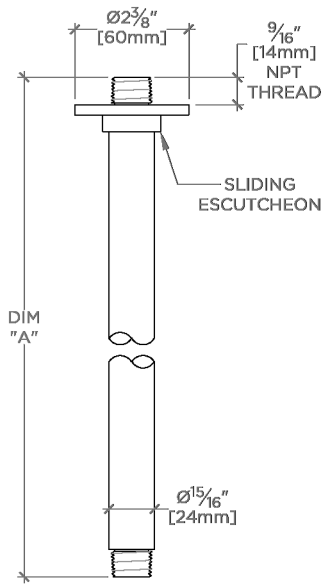

UNIVERSAL

UMCL06

Universal Modern 6" Ceiling Mounted Shower Arm with Flange

SHOWN IN UNIVERSAL MODERN 6" CEILING MOUNTED SHOWER ARM WITH FLANGE | UMCL06

TECHNICAL DETAILS

Fittings Hole Diameter: 1 1/4"
Inlet Connection Size: 1/2"
Inlet Connection Type: Male NPT
Outlet Connection Size: 1/2"
Outlet Connection Type: Male NPT
Water Pressure Recommended: 45.0 psi

PRODUCT FEATURES

Compatible with an assortment of Waterworks showerheads, sold separately

Brass Construction

Includes 6" ceiling mounted shower arm

Stocked in Chrome, Nickel and Brass

CERTIFICATIONS

PRODUCT (NOTES)

Universal Modern 6" Ceiling Mounted Shower Arm with Flange

CEILING VIEW SCALE: 3"=1'-0"

STYLE NO.	DIM "A"	DIM "B"
UMCL06	7 ⁷ / ₈ " [181mm]	6 ⁹ / ₁₆ " [167mm]
UMCL12	13 ¹ / ₈ " [334mm]	12 ⁹ / ₁₆ " [319mm]
UMCL18	19 ¹ / ₈ " [486mm]	18 ⁹ / ₁₆ " [471mm]
UMCL24	25 ¹ / ₈ " [639mm]	24 ⁹ / ₁₆ " [624mm]

FRONT VIEW SCALE: 3"=1'-0"

SIDE VIEW SCALE: 3"=1'-0"