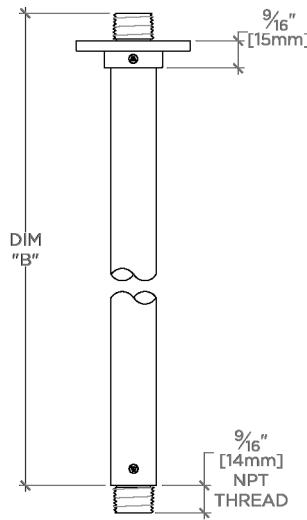

UNIVERSAL

UMCL06

Universal Modern 6" Ceiling Mounted Shower Arm with Flange

SHOWN IN UNIVERSAL MODERN 6" CEILING MOUNTED SHOWER ARM WITH FLANGE | UMCL06

TECHNICAL DETAILS

Fittings Hole Diameter: 1 1/4"
Inlet Connection Size: 1/2"
Inlet Connection Type: Male NPT
Outlet Connection Size: 1/2"
Outlet Connection Type: Male NPT
Water Pressure Recommended: 45.0 psi

PRODUCT FEATURES

Compatible with an assortment of Waterworks showerheads, sold separately

Brass Construction

Includes 6" ceiling mounted shower arm

Stocked in Chrome, Nickel and Brass

CERTIFICATIONS

PRODUCT (NOTES)

Universal Modern 6" Ceiling Mounted Shower Arm with Flange

CEILING VIEW SCALE: 3"=1'-0"

STYLE NO.	DIM "A"	DIM "B"
UMCL06	7 ⁷ / ₈ " [181mm]	6 ⁹ / ₁₆ " [167mm]
UMCL12	13 ¹ / ₈ " [334mm]	12 ⁹ / ₁₆ " [319mm]
UMCL18	19 ¹ / ₈ " [486mm]	18 ⁹ / ₁₆ " [471mm]
UMCL24	25 ¹ / ₈ " [639mm]	24 ⁹ / ₁₆ " [624mm]

FRONT VIEW SCALE: 3"=1'-0"

SIDE VIEW SCALE: 3"=1'-0"