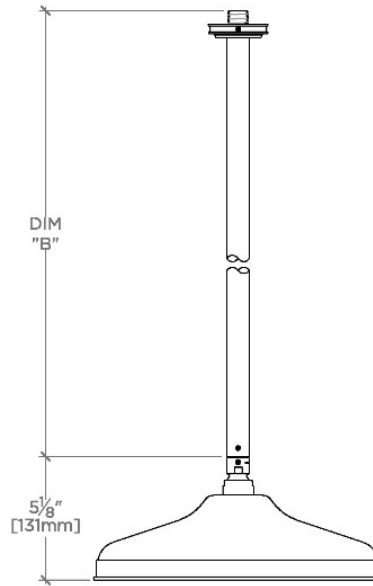

## Boulevard

BDS120

Boulevard 12" Rain Showerhead with 6" Ceiling Mounted Shower Arm

SHOWN IN BOULEVARD 12" RAIN SHOWERHEAD WITH 6" CEILING MOUNTED SHOWER ARM | BDS120

### TECHNICAL DETAILS

Adjustable Versus Fixed Spray: Fixed  
 Fittings Hole Diameter: 32 mm  
 Flow Restriction Options: 1.5, 1.75, 2.0  
 Inlet Connection Size: 1/2"  
 Inlet Connection Type: Male NPT  
 Pivot: Y  
 Primary Material: Brass  
 Restricted Maximum Flow Rate: 6.6 liters/min  
 Water Pressure Maximum: 6.0 bar  
 Water Pressure Minimum: 1.5 bar  
 Water Pressure Recommended: 3.0 bar

## Boulevard

BDS120

Boulevard 12" Rain Showerhead with 6" Ceiling Mounted Shower Arm

CEILING VIEW SCALE: 1/2"=1'-0"

STYLE NO.	DIM "A"	DIM "B"
BDS120	17 <sup>3</sup> / <sub>4</sub> " [298mm]	6 <sup>9</sup> / <sub>16</sub> " [167mm]
BDS121	17 <sup>3</sup> / <sub>4</sub> " [450mm]	12 <sup>9</sup> / <sub>16</sub> " [319mm]
BDS122	23 <sup>3</sup> / <sub>4</sub> " [603mm]	18 <sup>9</sup> / <sub>16</sub> " [472mm]

FRONT VIEW SCALE: 1/2"=1'-0"

SIDE VIEW SCALE: 1/2"=1'-0"