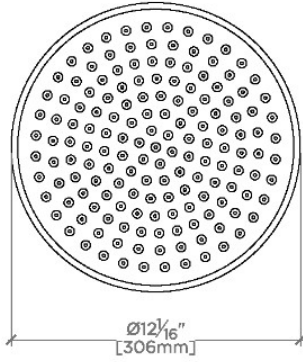

### TECHNICAL DETAILS

Adjustable Versus Fixed Spray: Fixed  
 Fittings Hole Diameter: 32 mm  
 Flow Restriction Options: 1.5, 1.75, 2.0  
 Inlet Connection Size: 1/2"  
 Inlet Connection Type: Male NPT  
 Pivot: Y  
 Primary Material: Brass  
 Restricted Maximum Flow Rate: 6.6 liters/min  
 Water Pressure Maximum: 6.0 bar  
 Water Pressure Minimum: 1.5 bar  
 Water Pressure Recommended: 3.0 bar

## Boulevard

BDS120

Boulevard 12" Rain Showerhead with 6" Ceiling Mounted Shower Arm

CEILING VIEW SCALE: 1/2"=1'-0"

STYLE NO.	DIM "A"	DIM "B"
BDS120	17 <sup>3</sup> / <sub>4</sub> " [298mm]	6 <sup>9</sup> / <sub>16</sub> " [167mm]
BDS121	17 <sup>3</sup> / <sub>4</sub> " [450mm]	12 <sup>9</sup> / <sub>16</sub> " [319mm]
BDS122	23 <sup>3</sup> / <sub>4</sub> " [603mm]	18 <sup>9</sup> / <sub>16</sub> " [472mm]

FRONT VIEW SCALE: 1/2"=1'-0"

SIDE VIEW SCALE: 1/2"=1'-0"