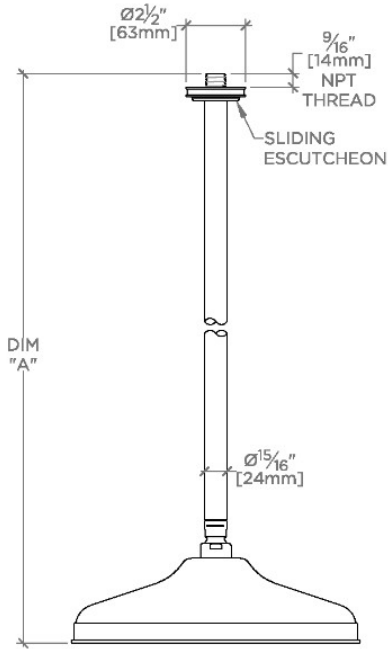

### TECHNICAL DETAILS

Adjustable Versus Fixed Spray: Fixed  
 Fittings Hole Diameter: 32 mm  
 Flow Restriction Options: 1.5, 1.75, 2.0  
 Inlet Connection Size: 1/2"  
 Inlet Connection Type: Male NPT  
 Pivot: Y  
 Primary Material: Brass  
 Restricted Maximum Flow Rate: 6.6 liters/min  
 Water Pressure Maximum: 6.0 bar  
 Water Pressure Minimum: 1.5 bar  
 Water Pressure Recommended: 3.0 bar

### PRODUCT FEATURES

- Made of Brass
- Features a swivel 12" rain showerhead with easy clean rubber nozzles
- Includes a 6" ceiling mounted shower arm
- Stocked in Brass, Chrome, Nickel and Matte Nickel
- Rain showerhead available in 1.75gpm (6.6L/min) flow rate

## Boulevard

BDS120

Boulevard 12" Rain Showerhead with 6" Ceiling Mounted Shower Arm

CEILING VIEW SCALE: 1/2"=1'-0"

STYLE NO.	DIM "A"	DIM "B"
BDS120	17 <sup>3</sup> / <sub>4</sub> " [298mm]	6 <sup>9</sup> / <sub>16</sub> " [167mm]
BDS121	17 <sup>3</sup> / <sub>4</sub> " [450mm]	12 <sup>9</sup> / <sub>16</sub> " [319mm]
BDS122	23 <sup>3</sup> / <sub>4</sub> " [603mm]	18 <sup>9</sup> / <sub>16</sub> " [472mm]

FRONT VIEW SCALE: 1/2"=1'-0"

SIDE VIEW SCALE: 1/2"=1'-0"