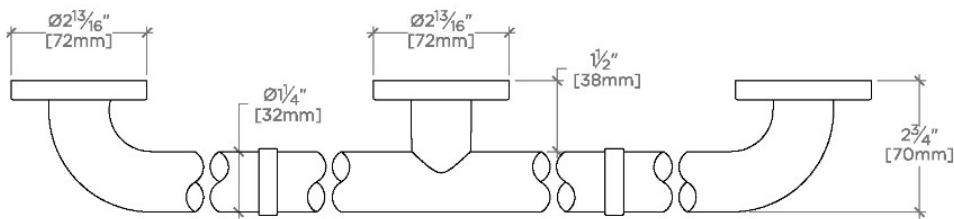

Essentials

EGB230

Essentials Modern 30" Grab Bar

SHOWN IN ESSENTIALS MODERN 30" GRAB BAR | EGB230

TECHNICAL DETAILS

INSPIRATION

Choose with confidence: Well-crafted designs that work with any product in our overall assortment and elevate any setting. Explore a wide range of authentic elements, from freestanding, deck and wall-mounted accessories to furnishings.

CODES & STANDARDS

Meets ASTM F446

PRODUCT FEATURES

Solid Brass

ADA Compliant

Can withstand 250lbs hold force

Modern Style

Center mounting post and escutcheon

CERTIFICATIONS

PRODUCT (NOTES)

Essentials Modern 30" Grab Bar

| STYLE NO. | DESCRIPTION | LENGTH |
|-----------|--------------------------------|-----------------|
| EGB230 | Essentials Modern 30" Grab Bar | 30" [762mm] |
| EGB236 | Essentials Modern 36" Grab Bar | 36" [914mm] |
| EGB242 | Essentials Modern 42" Grab Bar | 42" [1067mm] |
| EGB248 | Essentials Modern 48" Grab Bar | 48" [1219mm] |
| EGB260 | Essentials Modern 60" Grab Bar | 60" [1524mm] |

TOP VIEW

SCALE: 3"=1'-0"

FRONT VIEW

SCALE: 3"=1'-0"

SIDE VIEW

SCALE: 3"=1'-0"