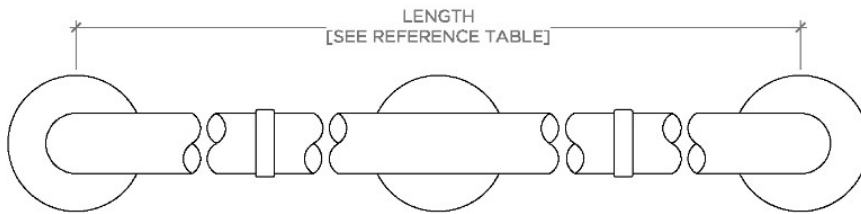

Essentials

EGB230

Essentials Modern 30" Grab Bar

SHOWN IN ESSENTIALS MODERN 30" GRAB BAR | EGB230

TECHNICAL DETAILS

INSPIRATION

Choose with confidence: Well-crafted designs that work with any product in our overall assortment and elevate any setting. Explore a wide range of authentic elements, from freestanding, deck and wall-mounted accessories to furnishings.

CERTIFICATIONS

PRODUCT (NOTES)

Essentials Modern 30" Grab Bar

| STYLE NO. | DESCRIPTION | LENGTH |
|-----------|--------------------------------|-----------------|
| EGB230 | Essentials Modern 30" Grab Bar | 30" [762mm] |
| EGB236 | Essentials Modern 36" Grab Bar | 36" [914mm] |
| EGB242 | Essentials Modern 42" Grab Bar | 42" [1067mm] |
| EGB248 | Essentials Modern 48" Grab Bar | 48" [1219mm] |
| EGB260 | Essentials Modern 60" Grab Bar | 60" [1524mm] |

TOP VIEW

SCALE: 3"=1'-0"

FRONT VIEW

SCALE: 3"=1'-0"

SIDE VIEW

SCALE: 3"=1'-0"