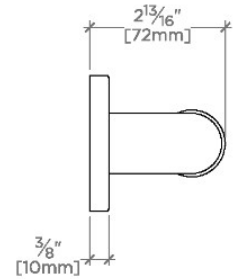

CERTIFICATIONS

PRODUCT (NOTES)

Essentials Modern 30" Grab Bar

| STYLE NO. | DESCRIPTION | LENGTH |
|-----------|--------------------------------|-----------------|
| EGB230 | Essentials Modern 30" Grab Bar | 30" [762mm] |
| EGB236 | Essentials Modern 36" Grab Bar | 36" [914mm] |
| EGB242 | Essentials Modern 42" Grab Bar | 42" [1067mm] |
| EGB248 | Essentials Modern 48" Grab Bar | 48" [1219mm] |
| EGB260 | Essentials Modern 60" Grab Bar | 60" [1524mm] |

TOP VIEW

SCALE: 3"=1'-0"

FRONT VIEW

SCALE: 3"=1'-0"

SIDE VIEW

SCALE: 3"=1'-0"