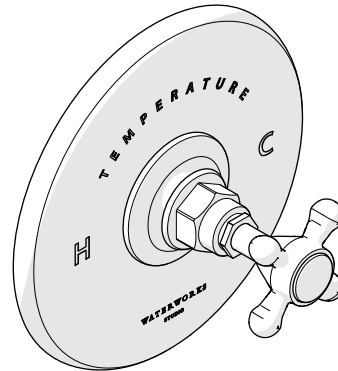

WATERWORKS STUDIO

SERVICE PARTS

STYLE HGTH01

Highgate Thermostatic Control Valve Trim with Metal Cross Handles

STYLE HGTH10

Highgate Thermostatic Control Valve Trim with White Porcelain Lever Handles

WELCOME TO