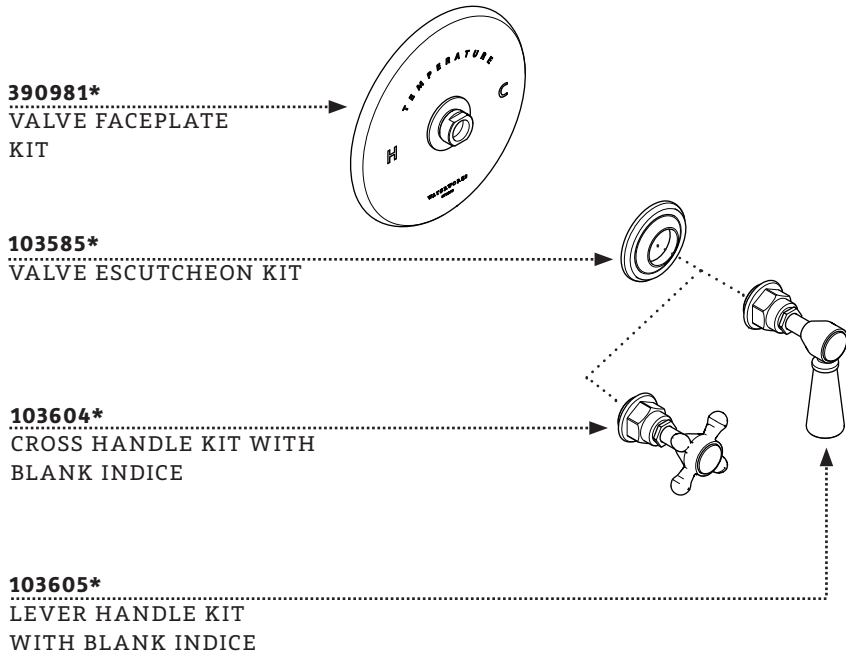

MAIN KITS

KIT COMPONENTS