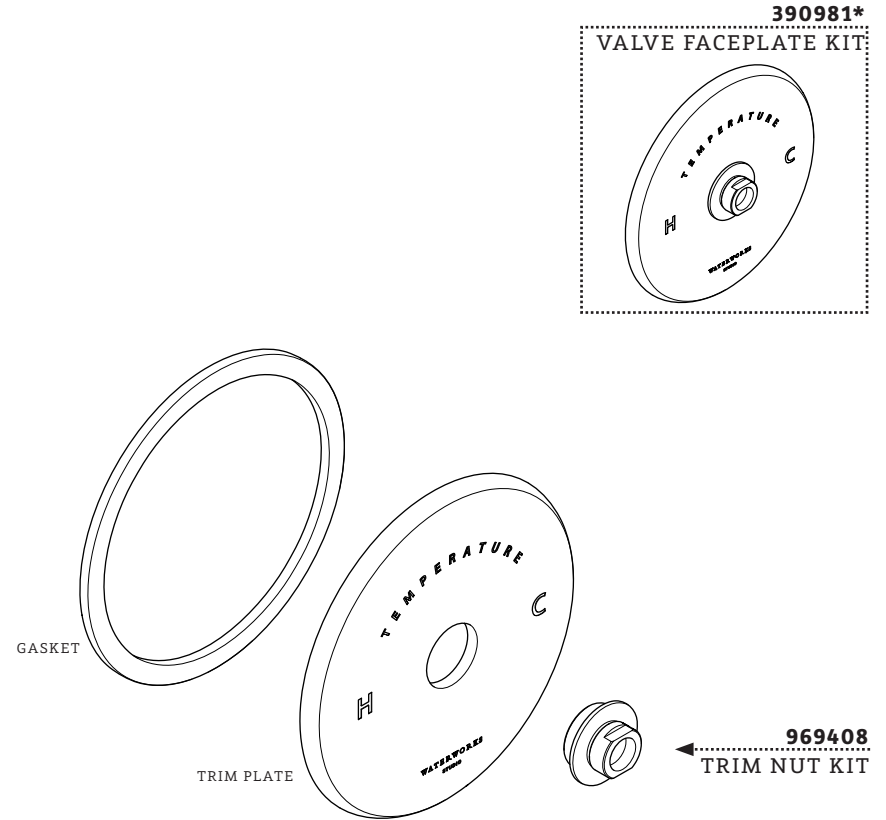

KIT COMPONENTS