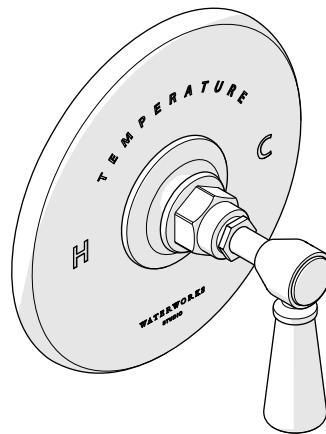

WATERWORKS STUDIO

SERVICE PARTS

STYLE HGTH01

Highgate Thermostatic Control Valve Trim with Metal Cross Handles

STYLE HGTH10

Highgate Thermostatic Control Valve Trim with White Porcelain Lever Handles

WELCOME TO