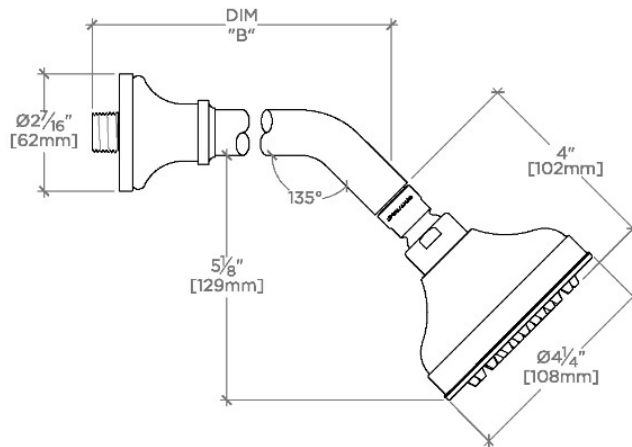

JULIA

JUS145

Julia 4" Showerhead with 8" Wall Mounted 45 Degree Shower Arm

SHOWN IN JULIA 4" SHOWERHEAD WITH 8" WALL MOUNTED 45 DEGREE SHOWER ARM | JUS145

TECHNICAL DETAILS

Adjustable Versus Fixed Spray: Fixed
Fittings Hole Diameter: 1 1/4"
Inlet Connection Size: 1/2"
Inlet Connection Type: Male NPT
Pivot: Y
Primary Material: Brass
Restricted Maximum Flow Rate: 1.75 gpm
Water Pressure Maximum: 85.0 psi
Water Pressure Minimum: 20.0 psi
Water Pressure Recommended: 45.0 psi

Stocked in Brass, Chrome, Nickel and Matte Nickel

Showerhead available in 1.75gpm (6.6L/min) flow rate

CERTIFICATIONS

PRODUCT (NOTES)

WATERWORKS

JULIA

JUS145

Julia 4" Showerhead with 8" Wall Mounted 45 Degree Shower Arm

TOP VIEW SCALE: 3"=1'-0"

| STYLE NO. | DIM "A" | DIM "B" |
|-----------|---|---|
| ETS144 | 10 ⁷ / ₁₆ " [265mm] | 6 ³ / ₄ " [158mm] |
| FRS144 | | |
| JUS144 | | |
| ETS145 | 12 ⁷ / ₁₆ " [315mm] | 8 ³ / ₄ " [209mm] |
| FRS145 | | |
| JUS145 | | |

FRONT VIEW SCALE: 3"=1'-0"

SIDE VIEW SCALE: 3"=1'-0"