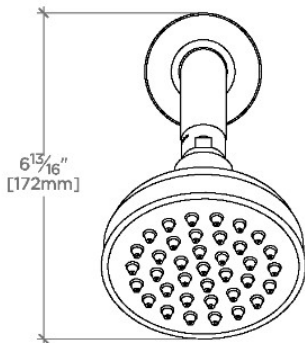

JULIA

JUS145

Julia 4" Showerhead with 8" Wall Mounted 45 Degree Shower Arm

SHOWN IN JULIA 4" SHOWERHEAD WITH 8" WALL MOUNTED 45 DEGREE SHOWER ARM | JUS145

TECHNICAL DETAILS

Adjustable Versus Fixed Spray: Fixed
Fittings Hole Diameter: 1 1/4"
Inlet Connection Size: 1/2"
Inlet Connection Type: Male NPT
Pivot: Y
Primary Material: Brass
Restricted Maximum Flow Rate: 1.75 gpm
Water Pressure Maximum: 85.0 psi
Water Pressure Minimum: 20.0 psi
Water Pressure Recommended: 45.0 psi

CODES & STANDARDS

JUS145X, ASME A112.18.1/CSA B125.1, CEC(1.5GPM & 1.75GPM Only), DOE, State of MA

PRODUCT FEATURES

Made of Brass

Features a swivel 4" showerhead with easy clean rubber nozzles

Includes a 8" wall mounted 45 degree shower arm

Stocked in Brass, Chrome, Nickel and Matte Nickel

Showerhead available in 1.75gpm (6.6L/min) flow rate

CERTIFICATIONS

PRODUCT (NOTES)

WATERWORKS

JULIA

JUS145

Julia 4" Showerhead with 8" Wall Mounted 45 Degree Shower Arm

TOP VIEW SCALE: 3"=1'-0"

| STYLE NO. | DIM "A" | DIM "B" |
|-----------|---|---|
| ETS144 | 10 ⁷ / ₁₆ " [265mm] | 6 ³ / ₄ " [158mm] |
| FRS144 | | |
| JUS144 | | |
| ETS145 | 12 ⁷ / ₁₆ " [315mm] | 8 ³ / ₄ " [209mm] |
| FRS145 | | |
| JUS145 | | |