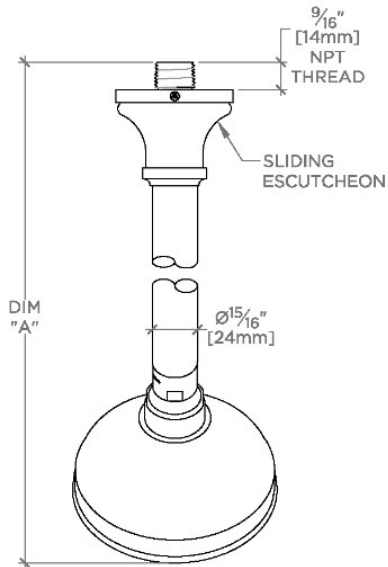

JULIA

JUS145

Julia 4" Showerhead with 8" Wall Mounted 45 Degree Shower Arm

SHOWN IN JULIA 4" SHOWERHEAD WITH 8" WALL MOUNTED 45 DEGREE SHOWER ARM | JUS145

TECHNICAL DETAILS

Adjustable Versus Fixed Spray: Fixed
Fittings Hole Diameter: 1 1/4"
Inlet Connection Size: 1/2"
Inlet Connection Type: Male NPT
Pivot: Y
Primary Material: Brass
Restricted Maximum Flow Rate: 1.75 gpm
Water Pressure Maximum: 85.0 psi
Water Pressure Minimum: 20.0 psi
Water Pressure Recommended: 45.0 psi

Stocked in Brass, Chrome, Nickel and Matte Nickel

Showerhead available in 1.75gpm (6.6L/min) flow rate

CERTIFICATIONS

PRODUCT (NOTES)

WATERWORKS

JULIA

JUS145

Julia 4" Showerhead with 8" Wall Mounted 45 Degree Shower Arm

TOP VIEW SCALE: 3"=1'-0"

| STYLE NO. | DIM "A" | DIM "B" |
|-----------|---|---|
| ETS144 | 10 ⁷ / ₁₆ " [265mm] | 6 ³ / ₄ " [158mm] |
| FRS144 | | |
| JUS144 | | |
| ETS145 | 12 ⁷ / ₁₆ " [315mm] | 8 ³ / ₄ " [209mm] |
| FRS145 | | |
| JUS145 | | |

FRONT VIEW SCALE: 3"=1'-0"

SIDE VIEW SCALE: 3"=1'-0"