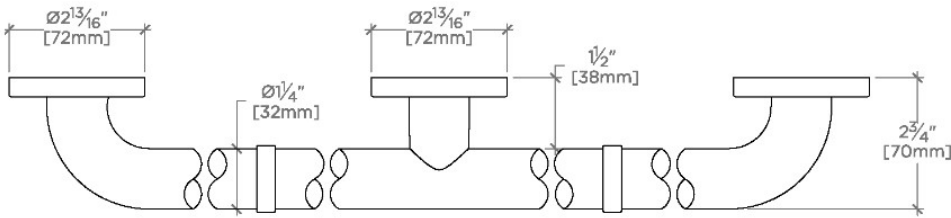

Essentials

EGB242

Essentials Modern 42" Grab Bar

SHOWN IN ESSENTIALS MODERN 42" GRAB BAR | EGB242

TECHNICAL DETAILS

INSPIRATION

Choose with confidence: Well-crafted designs that work with any product in our overall assortment and elevate any setting. Explore a wide range of authentic elements, from freestanding, deck and wall-mounted accessories to furnishings.

CODES & STANDARDS

Meets ASTM F446

PRODUCT FEATURES

Solid Brass

ADA Compliant

Can withstand 250lbs hold force

Modern Style

Center mounting post and escutcheon

CERTIFICATIONS

PRODUCT (NOTES)

Essentials Modern 42" Grab Bar

STYLE NO.	DESCRIPTION	LENGTH
EGB230	Essentials Modern 30" Grab Bar	30" [762mm]
EGB236	Essentials Modern 36" Grab Bar	36" [914mm]
EGB242	Essentials Modern 42" Grab Bar	42" [1067mm]
EGB248	Essentials Modern 48" Grab Bar	48" [1219mm]
EGB260	Essentials Modern 60" Grab Bar	60" [1524mm]

TOP VIEW

SCALE: 3"=1'-0"

FRONT VIEW

SCALE: 3"=1'-0"

SIDE VIEW

SCALE: 3"=1'-0"