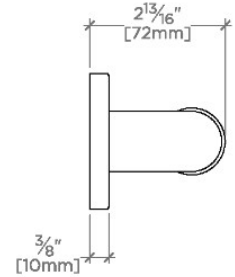

Essentials

EGB242

Essentials Modern 42" Grab Bar

SHOWN IN ESSENTIALS MODERN 42" GRAB BAR | EGB242

TECHNICAL DETAILS

INSPIRATION

Choose with confidence: Well-crafted designs that work with any product in our overall assortment and elevate any setting. Explore a wide range of authentic elements, from freestanding, deck and wall-mounted accessories to furnishings.

CERTIFICATIONS

PRODUCT (NOTES)

Essentials Modern 42" Grab Bar

STYLE NO.	DESCRIPTION	LENGTH
EGB230	Essentials Modern 30" Grab Bar	30" [762mm]
EGB236	Essentials Modern 36" Grab Bar	36" [914mm]
EGB242	Essentials Modern 42" Grab Bar	42" [1067mm]
EGB248	Essentials Modern 48" Grab Bar	48" [1219mm]
EGB260	Essentials Modern 60" Grab Bar	60" [1524mm]

TOP VIEW

SCALE: 3"=1'-0"

FRONT VIEW

SCALE: 3"=1'-0"

SIDE VIEW

SCALE: 3"=1'-0"