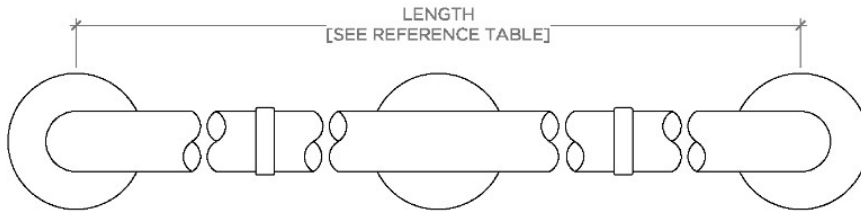

Essentials

EGB242

Essentials Modern 42" Grab Bar

SHOWN IN ESSENTIALS MODERN 42" GRAB BAR | EGB242

TECHNICAL DETAILS

INSPIRATION

Choose with confidence: Well-crafted designs that work with any product in our overall assortment and elevate any setting. Explore a wide range of authentic elements, from freestanding, deck and wall-mounted accessories to furnishings.

CERTIFICATIONS

PRODUCT (NOTES)

Essentials Modern 42" Grab Bar

STYLE NO.	DESCRIPTION	LENGTH
EGB230	Essentials Modern 30" Grab Bar	30" [762mm]
EGB236	Essentials Modern 36" Grab Bar	36" [914mm]
EGB242	Essentials Modern 42" Grab Bar	42" [1067mm]
EGB248	Essentials Modern 48" Grab Bar	48" [1219mm]
EGB260	Essentials Modern 60" Grab Bar	60" [1524mm]

TOP VIEW

SCALE: 3"=1'-0"

FRONT VIEW

SCALE: 3"=1'-0"

SIDE VIEW

SCALE: 3"=1'-0"