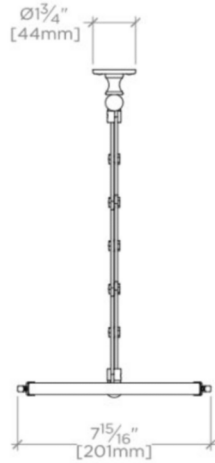

## CRYSTAL

CRMR38

Crystal Wall Mounted 7 1/4" dia. Magnifying Extension Mirror

SHOWN IN CRYSTAL WALL MOUNTED 7 1/4" DIA. MAGNIFYING EXTENSION MIRROR| CRMR38

### TECHNICAL DETAILS

Depth / Width: 7 1/8"  
Height: 18 1/4"  
Length: 7 1/8"  
Mirror Extension Length: 17 1/2"  
Primary Material: Brass  
Suggested Application: Bath

### PRODUCT (NOTES)

Double sided mirror. 3x magnification on one side; 1x magnification on the other

## CRMR38

Crystal Wall Mounted 7 1/4" dia. Magnifying Extension Mirror

TOP VIEW SCALE: 1/2"=1'-0"

FRONT VIEW SCALE: 1/2"=1'-0"

SIDE VIEW SCALE: 1/2"=1'-0"