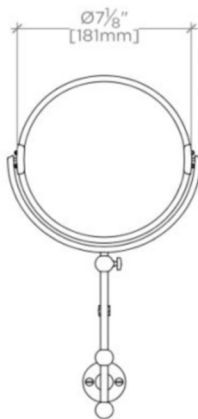

## CRYSTAL

CRMR38

Crystal Wall Mounted 7 1/4" dia. Magnifying Extension Mirror

SHOWN IN CRYSTAL WALL MOUNTED 7 1/4" DIA. MAGNIFYING EXTENSION MIRROR| CRMR38

### TECHNICAL DETAILS

Depth / Width: 7 1/8"  
Height: 18 1/4"  
Length: 7 1/8"  
Mirror Extension Length: 17 1/2"  
Primary Material: Brass  
Suggested Application: Bath

### PRODUCT (NOTES)

Double sided mirror. 3x magnification on one side; 1x magnification on the other

## CRMR38

Crystal Wall Mounted 7 1/4" dia. Magnifying Extension Mirror

TOP VIEW SCALE: 1/2"=1'-0"

FRONT VIEW SCALE: 1/2"=1'-0"

SIDE VIEW SCALE: 1/2"=1'-0"