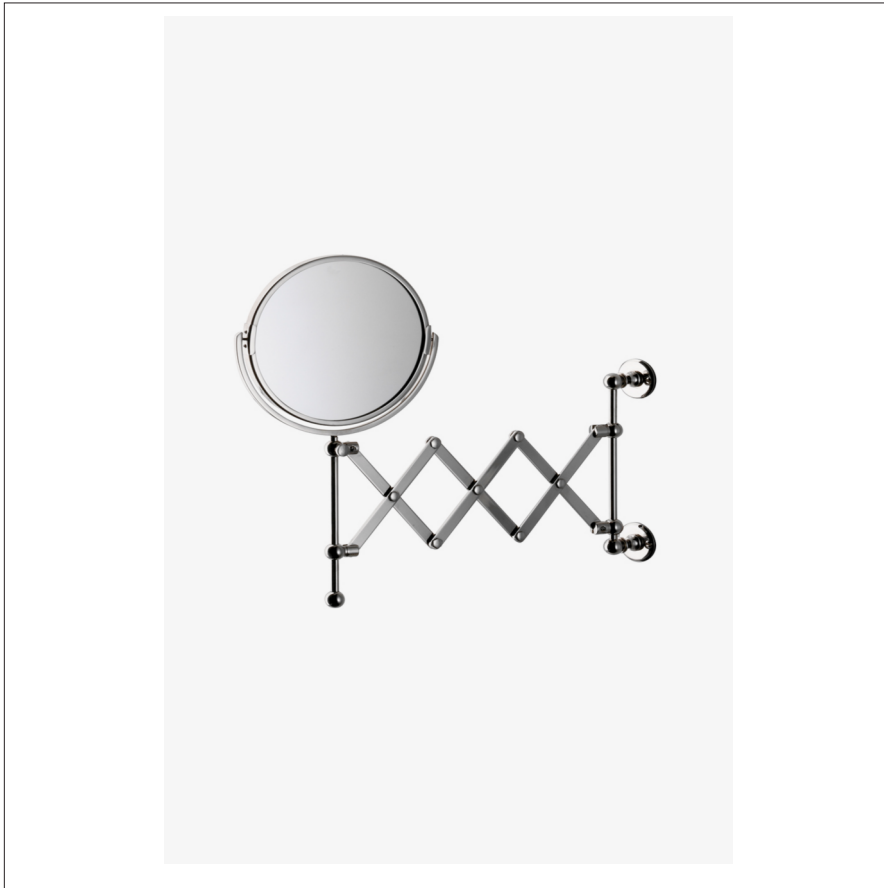

## CRYSTAL

CRMR38

Crystal Wall Mounted 7 1/4" dia. Magnifying Extension Mirror

SHOWN IN CRYSTAL WALL MOUNTED 7 1/4" DIA. MAGNIFYING EXTENSION MIRROR| CRMR38

### TECHNICAL DETAILS

Depth / Width: 7 1/8"  
Height: 18 1/4"  
Length: 7 1/8"  
Mirror Extension Length: 17 1/2"  
Primary Material: Brass  
Suggested Application: Bath

### PRODUCT (NOTES)

Double sided mirror. 3x magnification on one side; 1x magnification on the other

## CRMR38

Crystal Wall Mounted 7 1/4" dia. Magnifying Extension Mirror

TOP VIEW SCALE: 1/2"=1'-0"

FRONT VIEW SCALE: 1/2"=1'-0"

SIDE VIEW SCALE: 1/2"=1'-0"