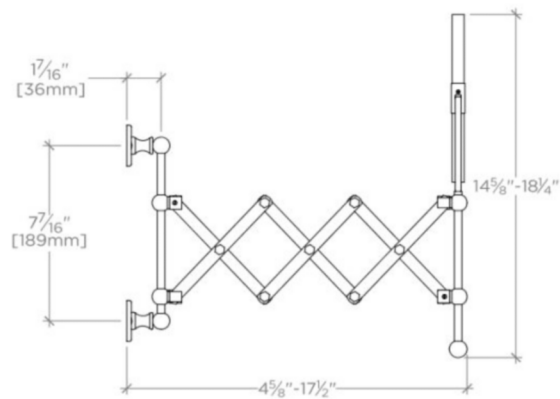

### TECHNICAL DETAILS

Depth / Width: 7 1/8"  
Height: 18 1/4"  
Length: 7 1/8"  
Mirror Extension Length: 17 1/2"  
Primary Material: Brass  
Suggested Application: Bath

### PRODUCT (NOTES)

Double sided mirror. 3x magnification on one side; 1x magnification on the other

## CRMR38

Crystal Wall Mounted 7 1/4" dia. Magnifying Extension Mirror

TOP VIEW SCALE: 1/2"=1'-0"

FRONT VIEW SCALE: 1/2"=1'-0"

SIDE VIEW SCALE: 1/2"=1'-0"