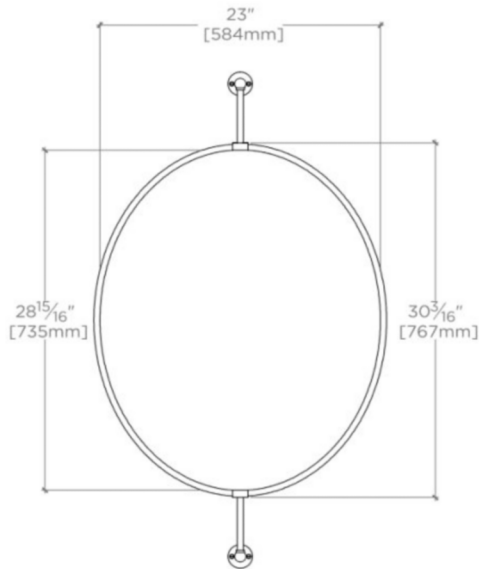

CRYSTAL

CRMR51

Crystal Wall Mounted Oval Mirror on Bar 24" x 2 1/2" x 42 3/16"

SHOWN IN CRYSTAL WALL MOUNTED OVAL MIRROR ON BAR 24" X 2 1/2" X 42 3/16" | CRMR51

TECHNICAL DETAILS

Depth / Width: 64 mm
Height: 1072 mm
Length: 610 mm
Primary Material: Brass
Suggested Application: Bath

PRODUCT FEATURES

24" x 42 3/16" x 2 1/2"

Designed by and exclusive to Waterworks

Made from Brass

Available in Chrome, Nickel, and Unlacquered Brass

Rod mounted oval mirror

WATERWORKS

CRYSTAL

CRMR51

Crystal Wall Mounted Oval Mirror on Bar 24" x 2 1/2" x 42 3/16"

TOP VIEW

SCALE: $\frac{3}{4}"=1'-0"$

ISO VIEW

SCALE: $\frac{3}{4}"=1'-0"$

FRONT VIEW

SCALE: $\frac{3}{4}"=1'-0"$

SIDE VIEW

SCALE: $\frac{3}{4}"=1'-0"$