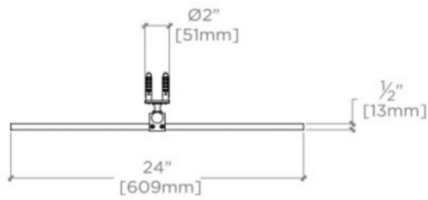

CRYSTAL

CRMR51

Crystal Wall Mounted Oval Mirror on Bar 24" x 2 1/2" x 42 3/16"

SHOWN IN CRYSTAL WALL MOUNTED OVAL MIRROR ON BAR 24" X 2 1/2" X 42 3/16" | CRMR51

TECHNICAL DETAILS

Depth / Width: 64 mm
Height: 1072 mm
Length: 610 mm
Primary Material: Brass
Suggested Application: Bath

PRODUCT FEATURES

24" x 42 3/16" x 2 1/2"

Designed by and exclusive to Waterworks

Made from Brass

Available in Chrome, Nickel, and Unlacquered Brass

Rod mounted oval mirror

WATERWORKS

CRYSTAL

CRMR51

Crystal Wall Mounted Oval Mirror on Bar 24" x 2 1/2" x 42 3/16"

TOP VIEW

SCALE: $\frac{3}{4}"=1'-0"$

ISO VIEW

SCALE: $\frac{3}{4}"=1'-0"$

FRONT VIEW

SCALE: $\frac{3}{4}"=1'-0"$

SIDE VIEW

SCALE: $\frac{3}{4}"=1'-0"$