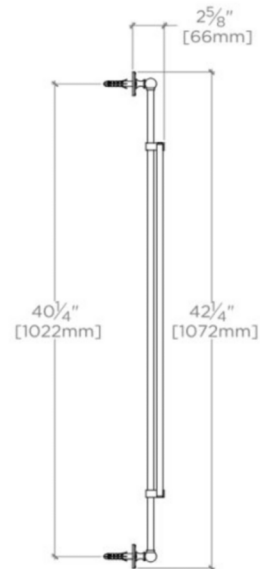

CRYSTAL

CRMR51

Crystal Wall Mounted Oval Mirror on Bar 24" x 2 1/2" x 42 3/16"

SHOWN IN CRYSTAL WALL MOUNTED OVAL MIRROR ON BAR 24" X 2 1/2" X 42 3/16" | CRMR51

TECHNICAL DETAILS

Depth / Width: 64 mm
Height: 1072 mm
Length: 610 mm
Primary Material: Brass
Suggested Application: Bath

PRODUCT FEATURES

24" x 42 3/16" x 2 1/2"

Designed by and exclusive to Waterworks

Made from Brass

Available in Chrome, Nickel, and Unlacquered Brass

Rod mounted oval mirror

WATERWORKS

CRYSTAL

CRMR51

Crystal Wall Mounted Oval Mirror on Bar 24" x 2 1/2" x 42 3/16"

TOP VIEW

SCALE: $\frac{3}{4}"=1'-0"$

ISO VIEW

SCALE: $\frac{3}{4}"=1'-0"$

FRONT VIEW

SCALE: $\frac{3}{4}"=1'-0"$

SIDE VIEW

SCALE: $\frac{3}{4}"=1'-0"$