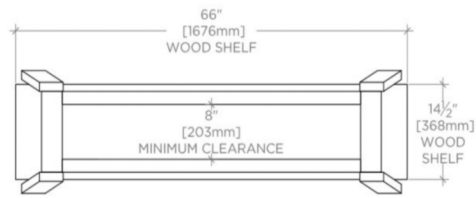

ARDEN

ANWS03

Arden Double Washstand 66" x 18 3/4" x 29 3/4"

SHOWN IN ARDEN DOUBLE WASHSTAND 66" X 18 3/4" X 29 3/4" | ANWS03

TECHNICAL DETAILS

Adjustable Levelers / Feet: Y
Depth / Width: 18 3/4"
Height: 29 3/4"
Leg Material: Wood
Length: 66"
Number of Legs: Four
Primary Material: White Oak
Rough-in Supply Height Recommended: 21"
Rough-in Waste Height Recommended: 19"
Sink Visibility: Y
Suggested Application: Bath

ARDEN

ANWS03

Arden Double Washstand 66" x 18 3/4" x 29 3/4"

TOP VIEW

SCALE: 1/2"=1'-0"

FRONT VIEW

SCALE: 1/2"=1'-0"

SIDE VIEW

SCALE: 1/2"=1'-0"