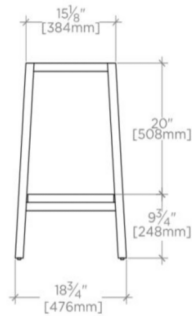

ARDEN

ANWS03

Arden Double Washstand 66" x 18 3/4" x 29 3/4"

SHOWN IN ARDEN DOUBLE WASHSTAND 66" X 18 3/4" X 29 3/4" | ANWS03

TECHNICAL DETAILS

Adjustable Levelers / Feet: Y
Depth / Width: 18 3/4"
Height: 29 3/4"
Leg Material: Wood
Length: 66"
Number of Legs: Four
Primary Material: White Oak
Rough-in Supply Height Recommended: 21"
Rough-in Waste Height Recommended: 19"
Sink Visibility: Y
Suggested Application: Bath

ARDEN

ANWS03

Arden Double Washstand 66" x 18 3/4" x 29 3/4"

TOP VIEW

SCALE: 1/2"=1'-0"

FRONT VIEW

SCALE: 1/2"=1'-0"

SIDE VIEW

SCALE: 1/2"=1'-0"