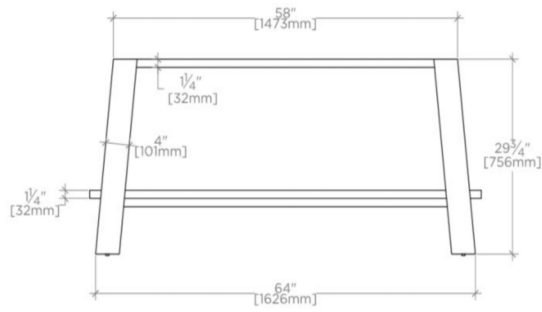

ARDEN

ANWS03

Arden Double Washstand 66" x 18 3/4" x 29 3/4"

SHOWN IN ARDEN DOUBLE WASHSTAND 66" X 18 3/4" X 29 3/4" | ANWS03

TECHNICAL DETAILS

Adjustable Levelers / Feet: Y
Depth / Width: 18 3/4"
Height: 29 3/4"
Leg Material: Wood
Length: 66"
Number of Legs: Four
Primary Material: White Oak
Rough-in Supply Height Recommended: 21"
Rough-in Waste Height Recommended: 19"
Sink Visibility: Y
Suggested Application: Bath

ARDEN

ANWS03

Arden Double Washstand 66" x 18 3/4" x 29 3/4"

TOP VIEW

SCALE: 1/2"=1'-0"

FRONT VIEW

SCALE: 1/2"=1'-0"

SIDE VIEW

SCALE: 1/2"=1'-0"