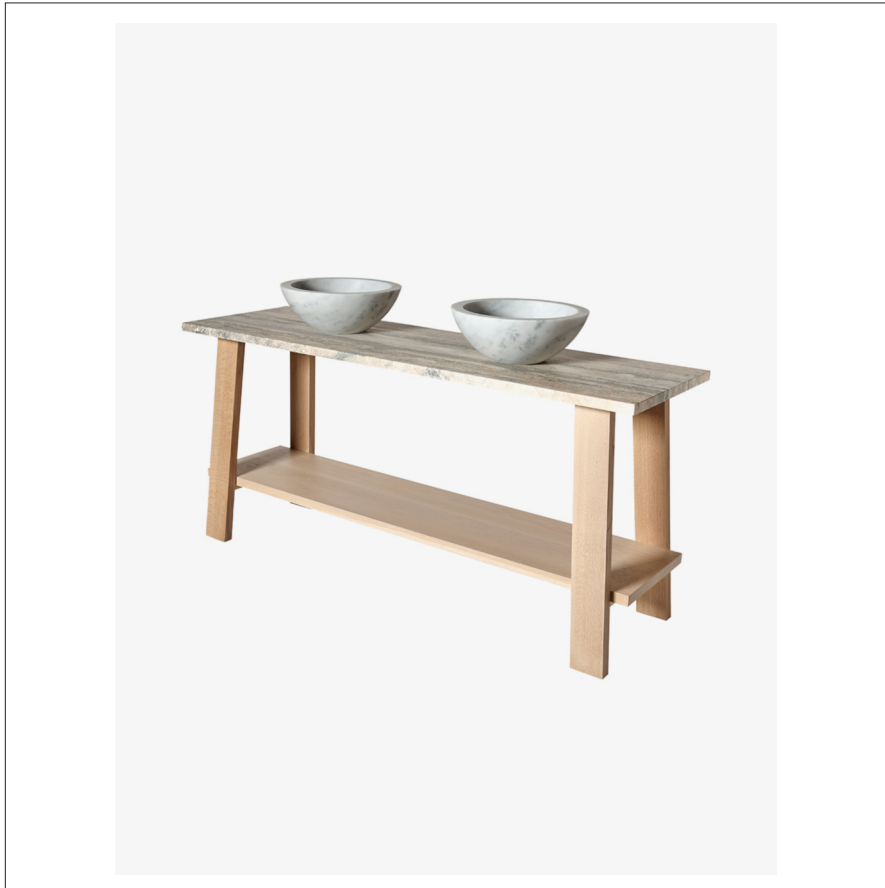

ARDEN

ANWS03

Arden Double Washstand 66" x 18 3/4" x 29 3/4"

SHOWN IN ARDEN DOUBLE WASHSTAND 66" X 18 3/4" X 29 3/4" | ANWS03

TECHNICAL DETAILS

Adjustable Levelers / Feet: Y
Depth / Width: 18 3/4"
Height: 29 3/4"
Leg Material: Wood
Length: 66"
Number of Legs: Four
Primary Material: White Oak
Rough-in Supply Height Recommended: 21"
Rough-in Waste Height Recommended: 19"
Sink Visibility: Y
Suggested Application: Bath

INSPIRATION

Drawing inspiration from the classic trestle table, the Arden family is at once iconic and modern. While its form is minimal and bold, the natural beauty of Arden's solid oak allows pieces to beautifully transition between both contemporary and rustic homes.

PRODUCT FEATURES

Solid white oak is finished with a conversion varnish for protection
Pair with vessel sinks and wall-mounted fittings; not structured for undermount sinks.
Custom top options available

ARDEN

ANWS03

Arden Double Washstand 66" x 18 3/4" x 29 3/4"

TOP VIEW

SCALE: 1/2"=1'-0"

FRONT VIEW

SCALE: 1/2"=1'-0"

SIDE VIEW