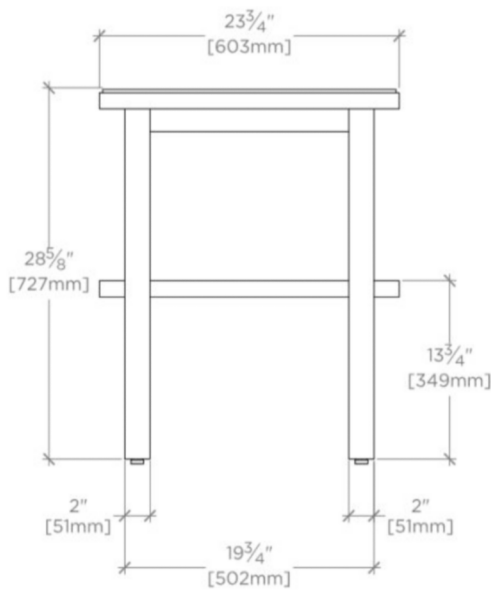

LARSEN

LRCL01

Larsen Wood Four Leg Single Console 23 3/4" x 18 1/2" x 28 1/2"

SHOWN IN WALNUT

TECHNICAL DETAILS

ADA Compliance: No
Adjustable Levelers / Feet: Y
Depth / Width: 18 1/2"
Height: 28 5/8"
Leg Material: Wood
Length: 23 3/4"
Number of Drawers / Shelves: One
Number of Legs: Four
Overflow Opening: Yes
Primary Material: Wood
Rough-in Supply Height Recommended: 21"
Rough-in Waste Height Recommended: 19"
Suggested Application: Bath

Code # LRCL01:

PRODUCT (NOTES)

Sink sold separately.

WATERWORKS

LARSEN

LRCL01

Larsen Wood Four Leg Single Console 23 3/4" x 18 1/2" x 28 1/2"

TOP VIEW

SCALE: 3/4"=1'-0"

FRONT VIEW

SCALE: 3/4"=1'-0"

SIDE VIEW

SCALE: 3/4"=1'-0"