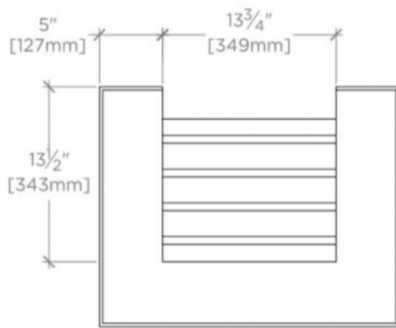

LARSEN

LRCL01

Larsen Wood Four Leg Single Console 23 3/4" x 18 1/2" x 28 1/2"

SHOWN IN WALNUT

TECHNICAL DETAILS

ADA Compliance: No
Adjustable Levelers / Feet: Y
Depth / Width: 18 1/2"
Height: 28 5/8"
Leg Material: Wood
Length: 23 3/4"
Number of Drawers / Shelves: One
Number of Legs: Four
Overflow Opening: Yes
Primary Material: Wood
Rough-in Supply Height Recommended: 21"
Rough-in Waste Height Recommended: 19"
Suggested Application: Bath

Code # LRCL01:

PRODUCT (NOTES)

Sink sold separately.

WATERWORKS

LARSEN

LRCL01

Larsen Wood Four Leg Single Console 23 3/4" x 18 1/2" x 28 1/2"

TOP VIEW

SCALE: 3/4"=1'-0"

FRONT VIEW

SCALE: 3/4"=1'-0"

SIDE VIEW

SCALE: 3/4"=1'-0"