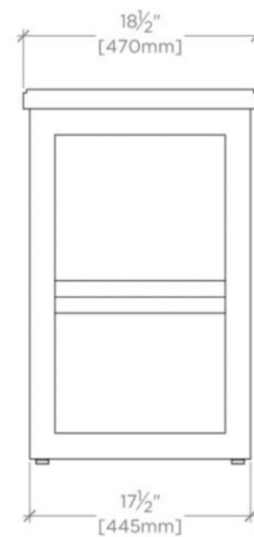

LARSEN

LRCL01

Larsen Wood Four Leg Single Console 23 3/4" x 18 1/2" x 28 1/2"

SHOWN IN WALNUT

TECHNICAL DETAILS

ADA Compliance: No
Adjustable Levelers / Feet: Y
Depth / Width: 18 1/2"
Height: 28 5/8"
Leg Material: Wood
Length: 23 3/4"
Number of Drawers / Shelves: One
Number of Legs: Four
Overflow Opening: Yes
Primary Material: Wood
Rough-in Supply Height Recommended: 21"
Rough-in Waste Height Recommended: 19"
Suggested Application: Bath

Code # LRCL01:

PRODUCT (NOTES)

Sink sold separately.

WATERWORKS

LARSEN

LRCL01

Larsen Wood Four Leg Single Console 23 3/4" x 18 1/2" x 28 1/2"

TOP VIEW

SCALE: 3/4"=1'-0"

FRONT VIEW

SCALE: 3/4"=1'-0"

SIDE VIEW

SCALE: 3/4"=1'-0"