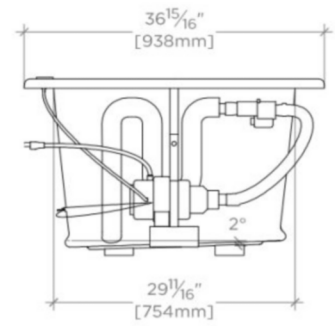

## CLAT5R

Classic 72" x 37" x 22" Right Hand Air Oval Bathtub with Center Drain

SHOWN IN CLASSIC 72" X 37" X 22" RIGHT HAND AIR OVAL BATHTUB WITH CENTER DRAIN| CLAT5R

### TECHNICAL DETAILS

ADA Compliance: No  
Assembly / Configuration: One Piece  
Bathing Type: Bathing, Soaking and Showering  
Drilling Option: None  
Electric Requirements: 16" high x 30" wide Access Panel  
Depth / Width: 37"  
Height: 22"  
Installation Type: Drop In or Undermount  
Item Weight (Filled): 910.0 pounds  
Length: 72"  
Number of Holes: Two Hole  
Overflow Opening: Yes  
Primary Material: Acrylic  
Single or Double Ended: Double Ended  
Suggested Application: Bath

### PRODUCT (NOTES)

Dimensions of fixtures are nominal. Measure your actual product for rough-in details.

## CLAT5R

Classic 72" x 37" x 22" Right Hand Air Oval Bathtub with Center Drain

TOP VIEW

SCALE: 1/2"=1'-0"

SIDE VIEW

SCALE: 1/2"=1'-0"

END VIEW

SCALE: 1/2"=1'-0"