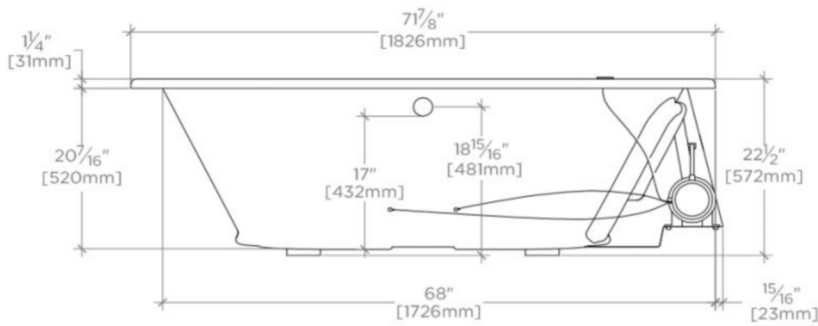

### TECHNICAL DETAILS

ADA Compliance: No  
Assembly / Configuration: One Piece  
Bathing Type: Bathing, Soaking and Showering  
Drilling Option: None  
Electric Requirements: 16" high x 30" wide Access Panel  
Depth / Width: 37"  
Height: 22"  
Installation Type: Drop In or Undermount  
Item Weight (Filled): 910.0 pounds  
Length: 72"  
Number of Holes: Two Hole  
Overflow Opening: Yes  
Primary Material: Acrylic  
Single or Double Ended: Double Ended  
Suggested Application: Bath

### PRODUCT (NOTES)

Dimensions of fixtures are nominal. Measure your actual product for rough-in details.

## CLAT5R

Classic 72" x 37" x 22" Right Hand Air Oval Bathtub with Center Drain

TOP VIEW

SCALE: 1/2"=1'-0"

SIDE VIEW

SCALE: 1/2"=1'-0"

END VIEW

SCALE: 1/2"=1'-0"