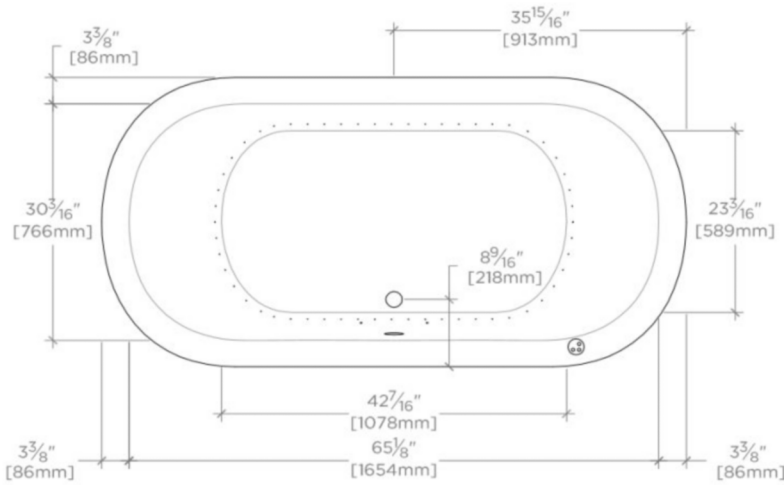

## CLAT5R

Classic 72" x 37" x 22" Right Hand Air Oval Bathtub with Center Drain

SHOWN IN CLASSIC 72" X 37" X 22" RIGHT HAND AIR OVAL BATHTUB WITH CENTER DRAIN| CLAT5R

### TECHNICAL DETAILS

ADA Compliance: No  
Assembly / Configuration: One Piece  
Bathing Type: Bathing, Soaking and Showering  
Drilling Option: None  
Electric Requirements: 16" high x 30" wide Access Panel  
Depth / Width: 37"  
Height: 22"  
Installation Type: Drop In or Undermount  
Item Weight (Filled): 910.0 pounds  
Length: 72"  
Number of Holes: Two Hole  
Overflow Opening: Yes  
Primary Material: Acrylic  
Single or Double Ended: Double Ended  
Suggested Application: Bath

### PRODUCT (NOTES)

Dimensions of fixtures are nominal. Measure your actual product for rough-in details.

## CLAT5R

Classic 72" x 37" x 22" Right Hand Air Oval Bathtub with Center Drain

TOP VIEW

SCALE: 1/2"=1'-0"

SIDE VIEW

SCALE: 1/2"=1'-0"

END VIEW

SCALE: 1/2"=1'-0"