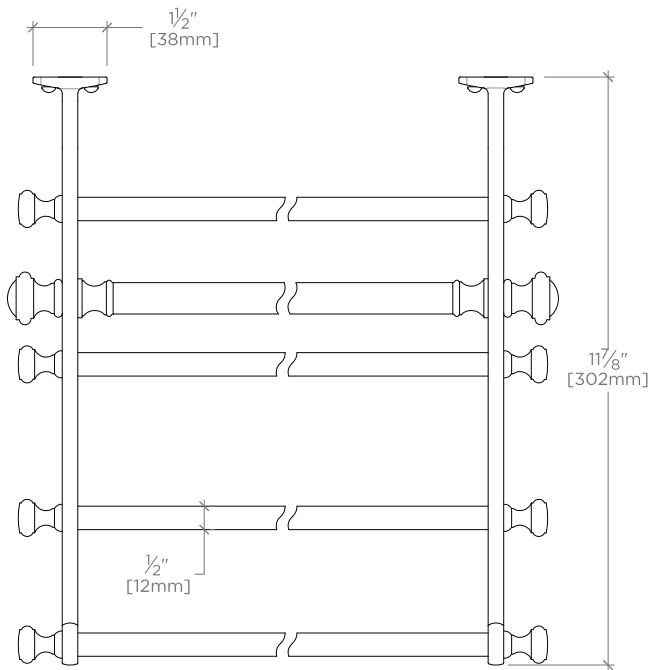

SHOWN IN Nickel

WATERWORKS

PRODUCT SUPPORT
800.927.2120
WATERWORKS.COM

ETOILE

Wall Mounted Brass Hotel Rack 25 7/8" in
Antique Brass

STYLE No. ETHR01
REFERENCE No. ETHR01AQB
ITEM No. 22-19634-83545

SPECIFICATIONS
PAGE 2 OF 3

All dimensions are based on original specifications and are subject to change and variation. Please consult your Design Associate for current specifications.

TOP VIEW

SCALE: 3"=1'-0"

FRONT VIEW

SCALE: 3"=1'-0"