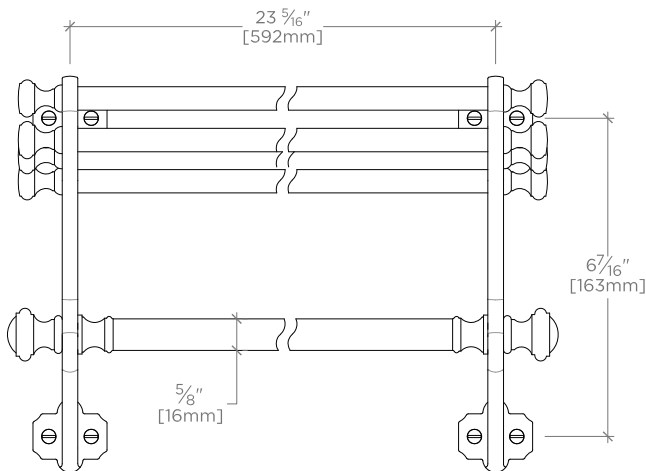

SHOWN IN Nickel

WATERWORKS

PRODUCT SUPPORT
800.927.2120
WATERWORKS.COM

ETOILE

Wall Mounted Brass Hotel Rack 25 7/8" in
Antique Brass

STYLE No. ETHR01
REFERENCE No. ETHR01AQB
ITEM No. 22-19634-83545

SPECIFICATIONS
PAGE 2 OF 3

All dimensions are based on original specifications and are subject to change and variation. Please consult your Design Associate for current specifications.

TOP VIEW

SCALE: 3"=1'-0"

FRONT VIEW

SCALE: 3"=1'-0"