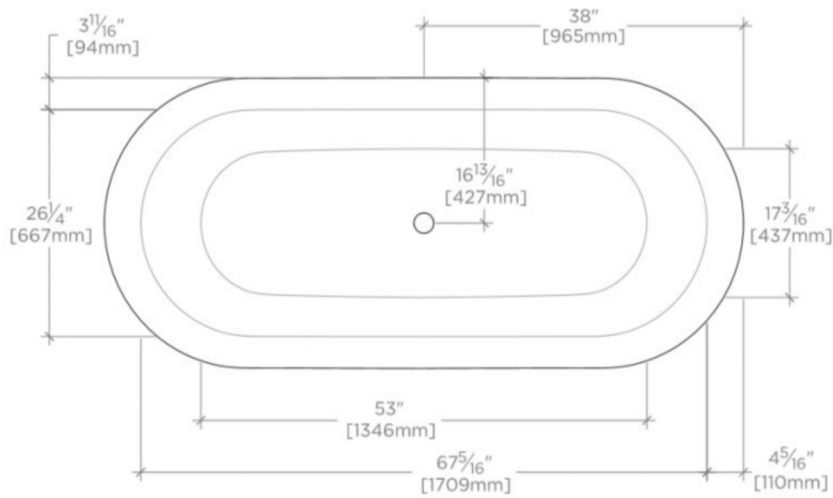

BEAUMONT

BHBT17

Beaumont 76" x 34 1/2" x 25" Freestanding Oval Cast Iron Bathtub with Center Drain and Cast Iron Claw Feet

SHOWN IN PRIMED WITH CAST IRON CLAW FEET

TECHNICAL DETAILS

ADA Compliance: No
Adjustable Levelers / Feet: Y
Bathing Type: Bathing and Soaking
Bottom Angle / Pitch: 4.0 degree_angle
Drain Hole Depth: 3/4"
Drain Hole Diameter: 2 3/8"
Drilling Option: None
Depth / Width: 34 1/2"
Height: 25"
Installation Type: Freestanding
Item Weight (Filled): 969.0 pounds
Length: 76"
Material / Wall Thickness: 1/4"
Number of Feet: Four
Primary Material: Cast Iron
Suggested Application: Bath

Code # WWBT17:

PRODUCT (NOTES)

Dimensions of fixtures are nominal. Measure your actual product for rough-in details.

BEAUMONT

BHBT17

Beaumont 76" x 34 1/2" x 25" Freestanding Oval Cast Iron Bathtub
with Center Drain and Cast Iron Claw Feet

TOP VIEW

SCALE: 1/2"=1'-0"

SIDE VIEW

SCALE: 1/2"=1'-0"

END VIEW

SCALE: 1/2"=1'-0"