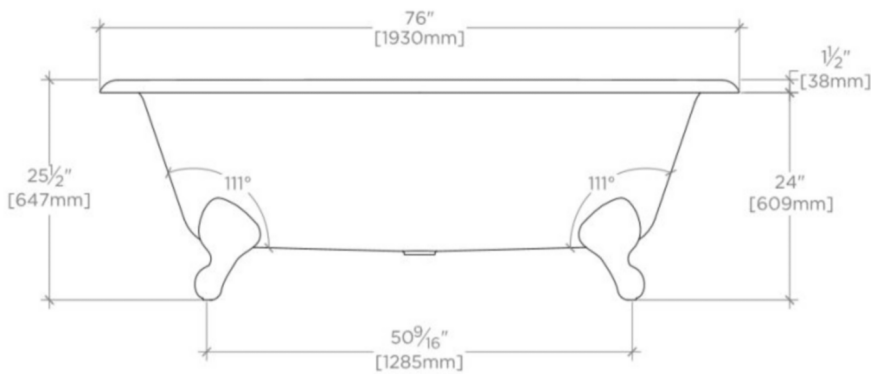

BEAUMONT

BHBT17

Beaumont 76" x 34 1/2" x 25" Freestanding Oval Cast Iron Bathtub with Center Drain and Cast Iron Claw Feet

SHOWN IN PRIMED WITH CAST IRON CLAW FEET

TECHNICAL DETAILS

ADA Compliance: No
Adjustable Levelers / Feet: Y
Bathing Type: Bathing and Soaking
Bottom Angle / Pitch: 4.0 degree_angle
Drain Hole Depth: 3/4"
Drain Hole Diameter: 2 3/8"
Drilling Option: None
Depth / Width: 34 1/2"
Height: 25"
Installation Type: Freestanding
Item Weight (Filled): 969.0 pounds
Length: 76"
Material / Wall Thickness: 1/4"
Number of Feet: Four
Primary Material: Cast Iron
Suggested Application: Bath

PRODUCT FEATURES

Constructed of the finest cast iron and three layers of enamel coating on the expansive interior. The generous size of the design provides ample room for one or two bathers.

CODES & STANDARDS

Code # WWBT17:

PRODUCT (NOTES)

Dimensions of fixtures are nominal. Measure your actual product for rough-in details.

BEAUMONT

BHBT17

Beaumont 76" x 34 1/2" x 25" Freestanding Oval Cast Iron Bathtub
with Center Drain and Cast Iron Claw Feet

TOP VIEW

SCALE: 1/2"=1'-0"

SIDE VIEW

SCALE: 1/2"=1'-0"

END VIEW

SCALE: 1/2"=1'-0"