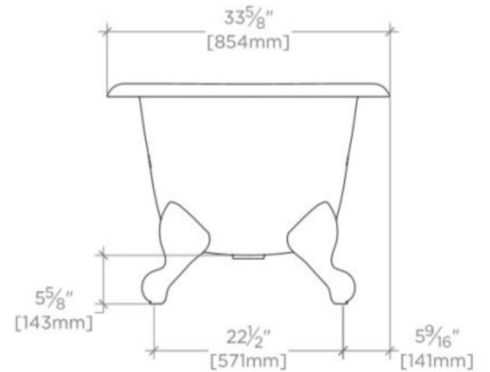

BEAUMONT

BHBT17

Beaumont 76" x 34 1/2" x 25" Freestanding Oval Cast Iron Bathtub with Center Drain and Cast Iron Claw Feet

SHOWN IN PRIMED WITH CAST IRON CLAW FEET

TECHNICAL DETAILS

ADA Compliance: No
Adjustable Levelers / Feet: Y
Bathing Type: Bathing and Soaking
Bottom Angle / Pitch: 4.0 degree_angle
Drain Hole Depth: 3/4"
Drain Hole Diameter: 2 3/8"
Drilling Option: None
Depth / Width: 34 1/2"
Height: 25"
Installation Type: Freestanding
Item Weight (Filled): 969.0 pounds
Length: 76"
Material / Wall Thickness: 1/4"
Number of Feet: Four
Primary Material: Cast Iron
Suggested Application: Bath

PRODUCT FEATURES

Constructed of the finest cast iron and three layers of enamel coating on the expansive interior. The generous size of the design provides ample room for one or two bathers.

CODES & STANDARDS

Code # WWBT17:

PRODUCT (NOTES)

Dimensions of fixtures are nominal. Measure your actual product for rough-in details.

BEAUMONT

BHBT17

Beaumont 76" x 34 1/2" x 25" Freestanding Oval Cast Iron Bathtub
with Center Drain and Cast Iron Claw Feet

TOP VIEW

SCALE: 1/2"=1'-0"

SIDE VIEW

SCALE: 1/2"=1'-0"

END VIEW

SCALE: 1/2"=1'-0"