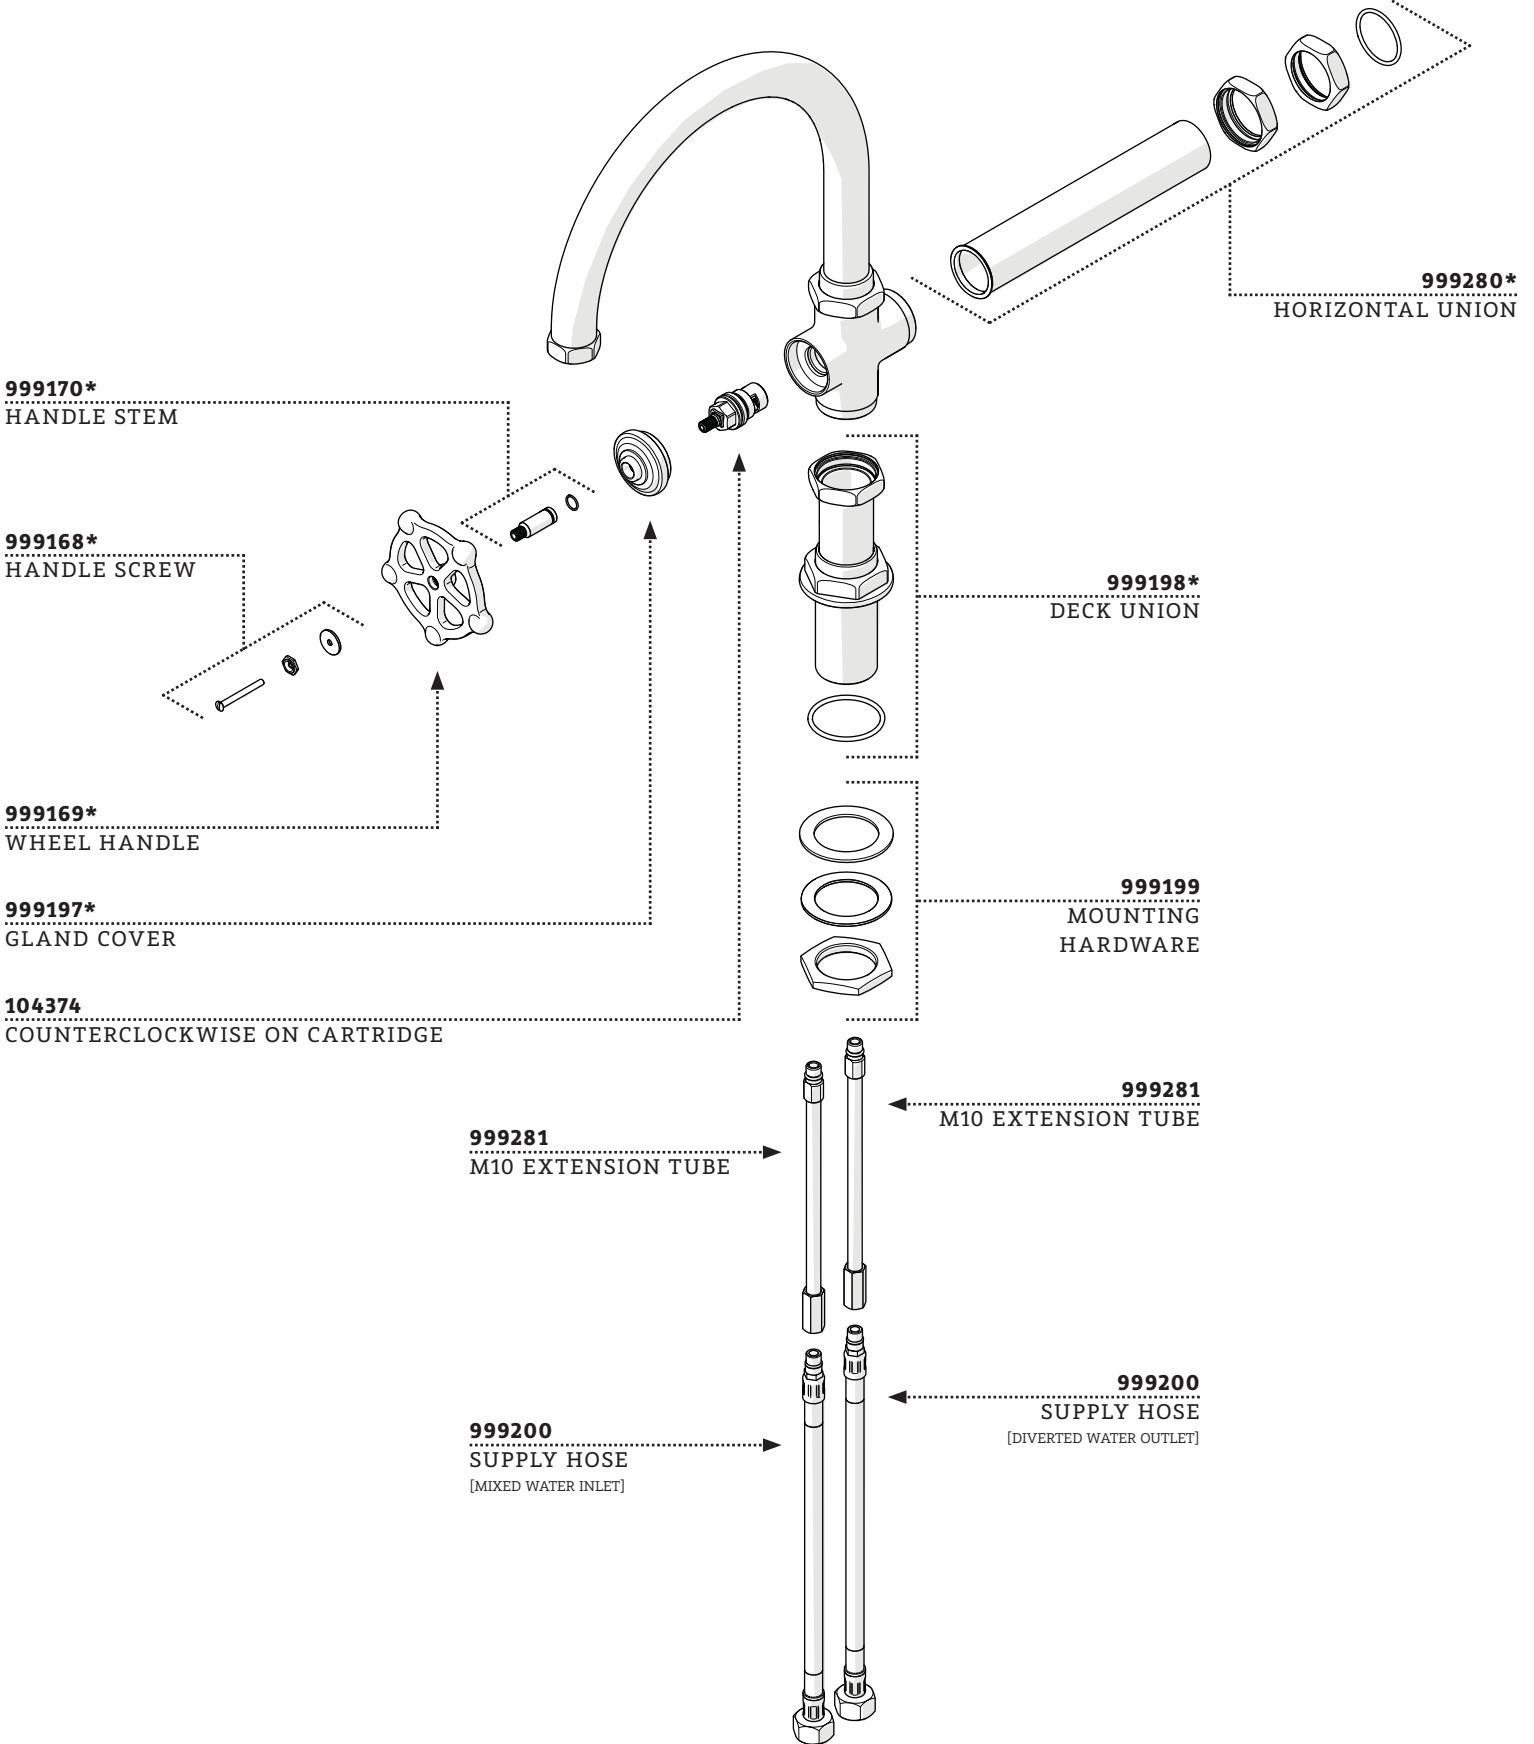

ESTB. 1978

WATERWORKS

SERVICE PARTS

STYLES: RGKM20

*FINISH/COLOR MUST BE SPECIFIED WHEN ORDERING
++SUPPLIED AS A PAIR

DOCUMENT: SPRG02_REV01

104376*
KITCHEN SPRAY WITH
RUBBER HANDLE

999229*
NYLON SPRAY HOSE

999230*
NYLON SPRAY HOSE
WITH EXTENSION
HOSE

535592
FLOW REGULATING
CHECK VALVE

103678
CHECK VALVE

999241
1/2" X 1/2"
ADAPTER

ESTB. 1978

WATERWORKS

SERVICE PARTS

STYLES: RGKM20

*FINISH/COLOR MUST BE SPECIFIED WHEN ORDERING
++SUPPLIED AS A PAIR

DOCUMENT: SPRG02_REV01

ESTB. 1978

WATERWORKS

SERVICE PARTS

STYLES: RGKM20

*FINISH/COLOR MUST BE SPECIFIED WHEN ORDERING
++SUPPLIED AS A PAIR

DOCUMENT: SPRG02_REV01

ESTB. 1978

WATERWORKS

SERVICE PARTS

STYLES: RGKM20

*FINISH/COLOR MUST BE SPECIFIED WHEN ORDERING
++SUPPLIED AS A PAIR

DOCUMENT: SPRG02_REV01