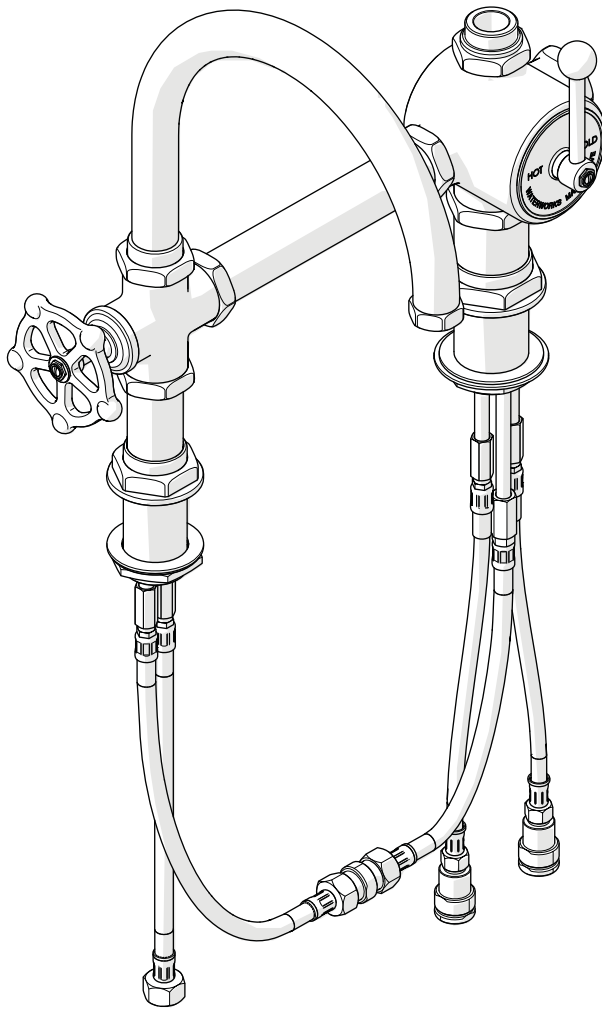

ESTB. 1978

WATERWORKS

SERVICE PARTS

STYLES: RGKM20

*FINISH/COLOR MUST BE SPECIFIED WHEN ORDERING
++SUPPLIED AS A PAIR

DOCUMENT: SPRG02_REV01

104376*
KITCHEN SPRAY WITH
RUBBER HANDLE

999229*
NYLON SPRAY HOSE

999230*
NYLON SPRAY HOSE
WITH EXTENSION
HOSE

535592
FLOW REGULATING
CHECK VALVE

103678
CHECK VALVE

999241
1/2" X 1/2"
ADAPTER

ESTB. 1978

WATERWORKS

SERVICE PARTS

STYLES: RGKM20

*FINISH/COLOR MUST BE SPECIFIED WHEN ORDERING
++SUPPLIED AS A PAIR

DOCUMENT: SPRG02_REV01

ESTB. 1978

WATERWORKS

SERVICE PARTS

STYLES: RGKM20

*FINISH/COLOR MUST BE SPECIFIED WHEN ORDERING
++SUPPLIED AS A PAIR