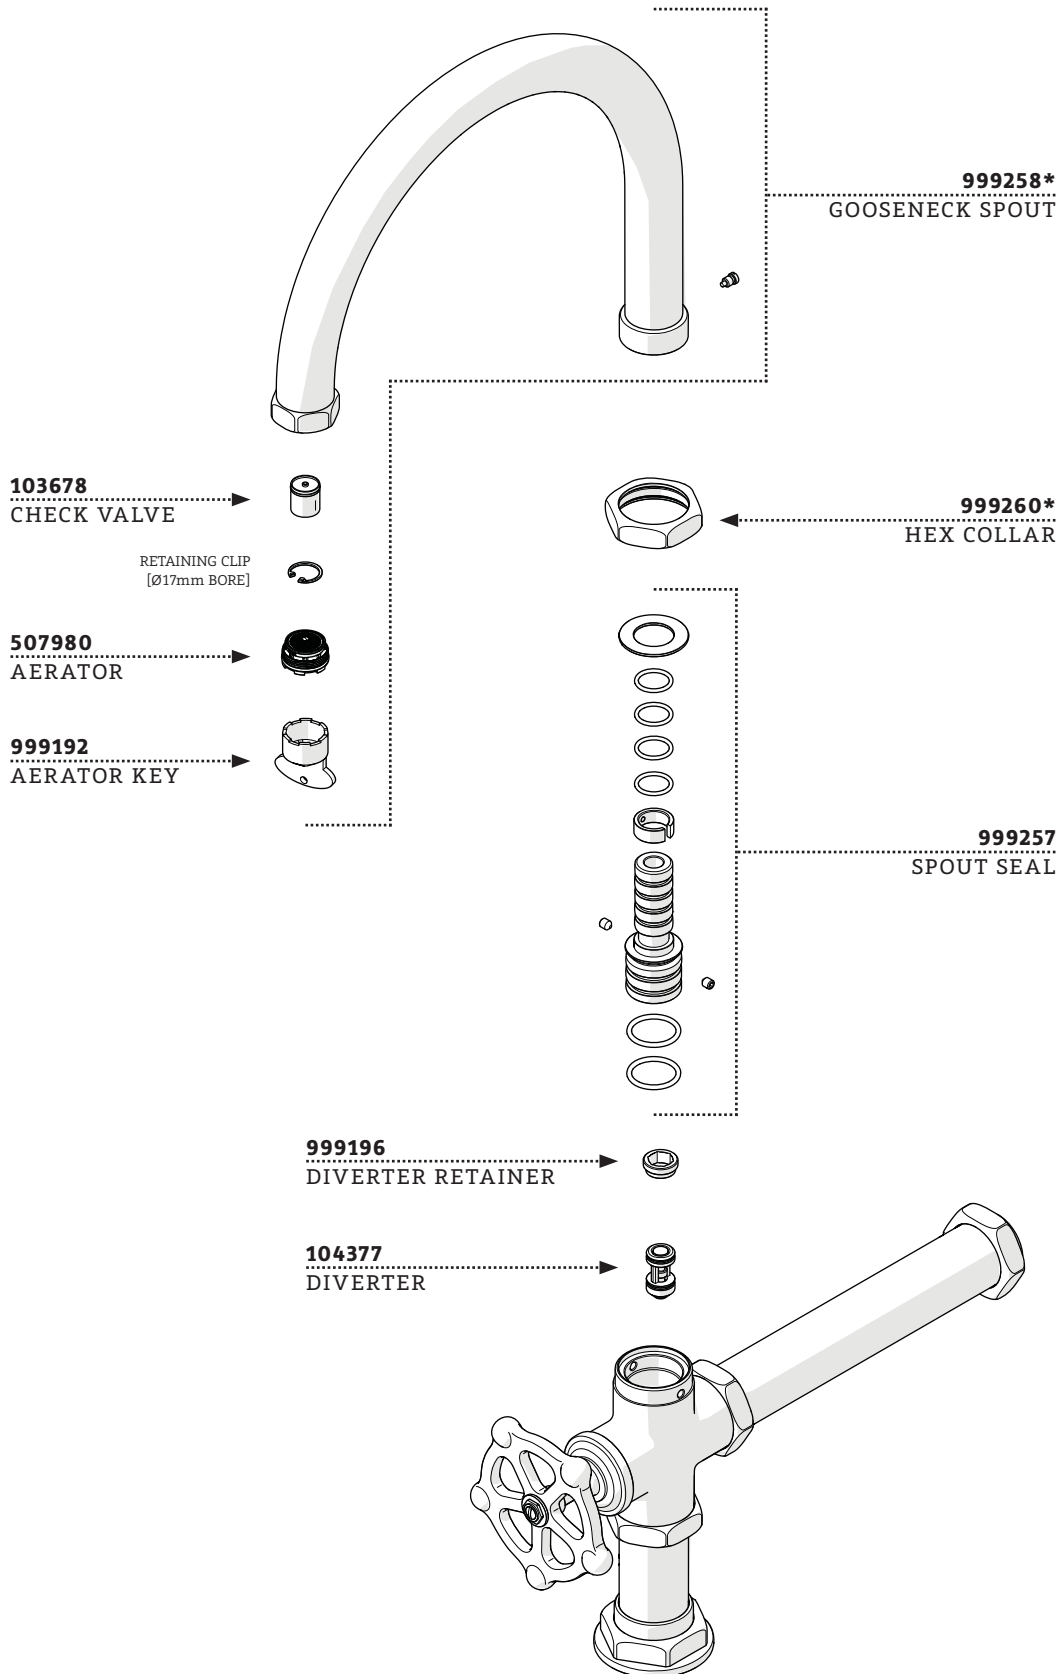

ESTB. 1978

WATERWORKS

SERVICE PARTS

STYLES: RGKM20

*FINISH/COLOR MUST BE SPECIFIED WHEN ORDERING
++SUPPLIED AS A PAIR

DOCUMENT: SPRG02_REV01

104376*
KITCHEN SPRAY WITH
RUBBER HANDLE

999229*
NYLON SPRAY HOSE

999230*
NYLON SPRAY HOSE
WITH EXTENSION
HOSE

535592
FLOW REGULATING
CHECK VALVE

103678
CHECK VALVE

999241
1/2" X 1/2"
ADAPTER

ESTB. 1978

WATERWORKS

SERVICE PARTS

STYLES: RGKM20

*FINISH/COLOR MUST BE SPECIFIED WHEN ORDERING
++SUPPLIED AS A PAIR

DOCUMENT: SPRG02_REV01

ESTB. 1978

WATERWORKS

SERVICE PARTS

STYLES: RGKM20

*FINISH/COLOR MUST BE SPECIFIED WHEN ORDERING
++SUPPLIED AS A PAIR

DOCUMENT: SPRG02_REV01

ESTB. 1978

WATERWORKS

SERVICE PARTS

STYLES: RGKM20

*FINISH/COLOR MUST BE SPECIFIED WHEN ORDERING
++SUPPLIED AS A PAIR

DOCUMENT: SPRG02_REV01