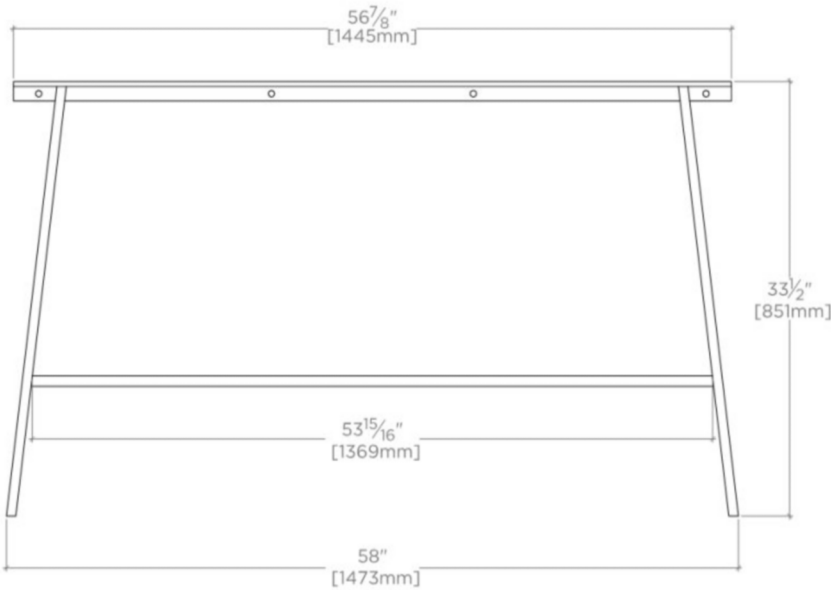

WATERWORKS

ROWAN

ROWS03

Rowan Double Washstand 58" x 20 3/4" x 33 1/2"

SHOWN IN PATINA BRASS, SHOWN WITH KEYSTONE SILVER CLOUD SLAB TOP AND SHELF AND SAVOY SINKS.

TECHNICAL DETAILS

Adjustable Levelers / Feet: Y
Depth / Width: 20 3/4"
Height: 33 1/2"
Leg Material: Metal
Length: 58"
Number of Legs: Four
Primary Material: Solid Brass
Rough-in Supply Height Recommended: 21"
Rough-in Waste Height Recommended: 19"
Sink Visibility: Y
Suggested Application: Bath

PRODUCT FEATURES

Solid brass construction
Hand applied finish
Slab tops, shelves, and sinks are sold separately

WATERWORKS

ROWAN

ROWS03

Rowan Double Washstand 58" x 20 3/4" x 33 1/2"

TOP VIEW

SCALE: 3/4"=1'-0"

FRONT VIEW

SCALE: 3/4"=1'-0"

SIDE VIEW

SCALE: 3/4"=1'-0"