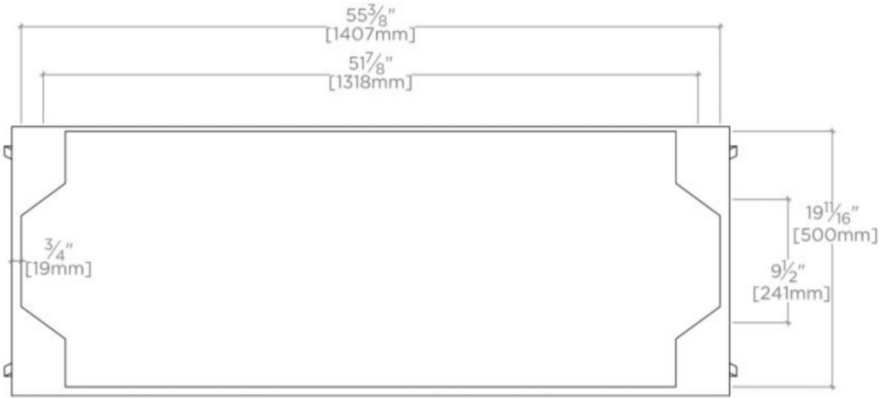

WATERWORKS

ROWAN

ROWS03

Rowan Double Washstand 58" x 20 3/4" x 33 1/2"

SHOWN IN PATINA BRASS, SHOWN WITH KEYSTONE SILVER CLOUD SLAB TOP AND SHELF AND SAVOY SINKS.

TECHNICAL DETAILS

Adjustable Levelers / Feet: Y
Depth / Width: 20 3/4"
Height: 33 1/2"
Leg Material: Metal
Length: 58"
Number of Legs: Four
Primary Material: Solid Brass
Rough-in Supply Height Recommended: 21"
Rough-in Waste Height Recommended: 19"
Sink Visibility: Y
Suggested Application: Bath

PRODUCT FEATURES

Solid brass construction
Hand applied finish
Slab tops, shelves, and sinks are sold separately

WATERWORKS

ROWAN

ROWS03

Rowan Double Washstand 58" x 20 3/4" x 33 1/2"

TOP VIEW

SCALE: 3/4"=1'-0"

FRONT VIEW

SCALE: 3/4"=1'-0"

SIDE VIEW

SCALE: 3/4"=1'-0"