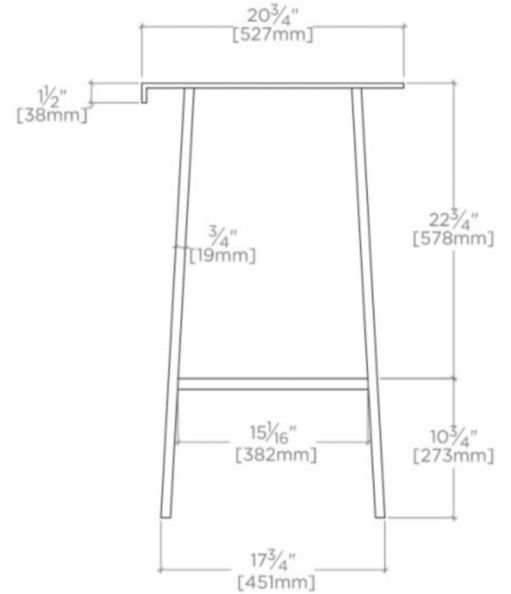

WATERWORKS

ROWAN

ROWS03

Rowan Double Washstand 58" x 20 3/4" x 33 1/2"

SHOWN IN PATINA BRASS, SHOWN WITH KEYSTONE SILVER CLOUD SLAB TOP AND SHELF AND SAVOY SINKS.

TECHNICAL DETAILS

Adjustable Levelers / Feet: Y
Depth / Width: 20 3/4"
Height: 33 1/2"
Leg Material: Metal
Length: 58"
Number of Legs: Four
Primary Material: Solid Brass
Rough-in Supply Height Recommended: 21"
Rough-in Waste Height Recommended: 19"
Sink Visibility: Y
Suggested Application: Bath

PRODUCT FEATURES

Solid brass construction
Hand applied finish
Slab tops, shelves, and sinks are sold separately

WATERWORKS

ROWAN

ROWS03

Rowan Double Washstand 58" x 20 3/4" x 33 1/2"

TOP VIEW

SCALE: 3/4"=1'-0"

FRONT VIEW

SCALE: 3/4"=1'-0"

SIDE VIEW

SCALE: 3/4"=1'-0"