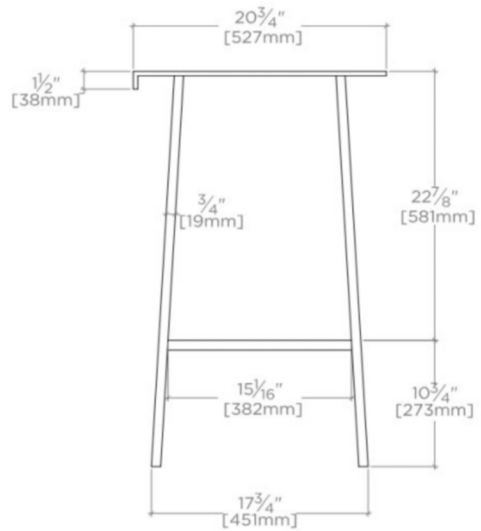

## ROWAN

ROWS02

Rowan Single Washstand 45 1/2" x 20 3/4" x 33 1/2"

SHOWN IN ROWAN SINGLE WASHSTAND 45 1/2" X 20 3/4" X 33 1/2" | ROWS02

### TECHNICAL DETAILS

Adjustable Levelers / Feet: Y  
Depth / Width: 20 3/4"  
Height: 33 1/2"  
Leg Material: Metal  
Length: 45 1/2"  
Number of Legs: Four  
Primary Material: Solid Brass  
Rough-in Supply Height Recommended: 21"  
Rough-in Waste Height Recommended: 19"  
Sink Visibility: Y  
Suggested Application: Bath

### PRODUCT FEATURES

Solid brass construction

Hand applied finish

Slab tops, shelves, and sinks are sold separately

Shown with SALV25; oval undermount sink size not to exceed 17 13/16" x 15 1/16" x 7 11/16".

## ROWS02

Rowan Single Washstand 45 1/2" x 20 3/4" x 33 1/2"

TOP VIEW

SCALE: 3/4"=1'-0"

FRONT VIEW

SCALE: 3/4"=1'-0"

SIDE VIEW

SCALE: 3/4"=1'-0"