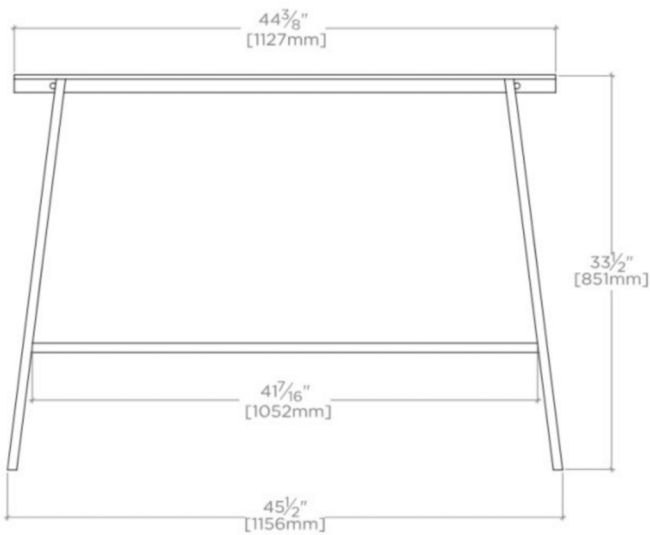

## ROWAN

ROWS02

Rowan Single Washstand 45 1/2" x 20 3/4" x 33 1/2"

SHOWN IN ROWAN SINGLE WASHSTAND 45 1/2" X 20 3/4" X 33 1/2" | ROWS02

### TECHNICAL DETAILS

Adjustable Levelers / Feet: Y  
Depth / Width: 20 3/4"  
Height: 33 1/2"  
Leg Material: Metal  
Length: 45 1/2"  
Number of Legs: Four  
Primary Material: Solid Brass  
Rough-in Supply Height Recommended: 21"  
Rough-in Waste Height Recommended: 19"  
Sink Visibility: Y  
Suggested Application: Bath

## ROWS02

Rowan Single Washstand 45 1/2" x 20 3/4" x 33 1/2"

TOP VIEW

SCALE: 3/4"=1'-0"

FRONT VIEW

SCALE: 3/4"=1'-0"

SIDE VIEW

SCALE: 3/4"=1'-0"