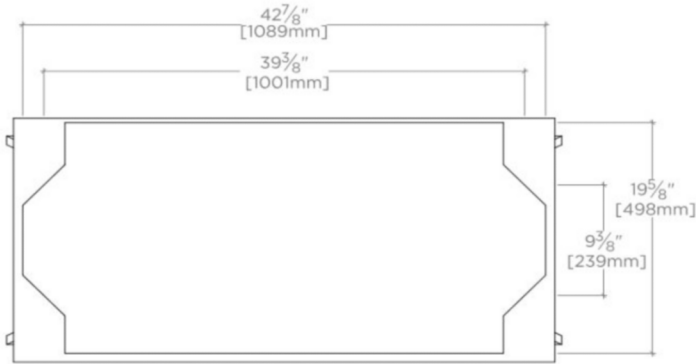

## ROWAN

ROWS02

Rowan Single Washstand 45 1/2" x 20 3/4" x 33 1/2"

SHOWN IN ROWAN SINGLE WASHSTAND 45 1/2" X 20 3/4" X 33 1/2" | ROWS02

### TECHNICAL DETAILS

Adjustable Levelers / Feet: Y  
Depth / Width: 20 3/4"  
Height: 33 1/2"  
Leg Material: Metal  
Length: 45 1/2"  
Number of Legs: Four  
Primary Material: Solid Brass  
Rough-in Supply Height Recommended: 21"  
Rough-in Waste Height Recommended: 19"  
Sink Visibility: Y  
Suggested Application: Bath

### PRODUCT FEATURES

Solid brass construction

Hand applied finish

Slab tops, shelves, and sinks are sold separately

Shown with SALV25; oval undermount sink size not to exceed 17 13/16" x 15 1/16" x 7 11/16".

## ROWS02

Rowan Single Washstand 45 1/2" x 20 3/4" x 33 1/2"

TOP VIEW

SCALE: 3/4"=1'-0"

FRONT VIEW

SCALE: 3/4"=1'-0"

SIDE VIEW

SCALE: 3/4"=1'-0"