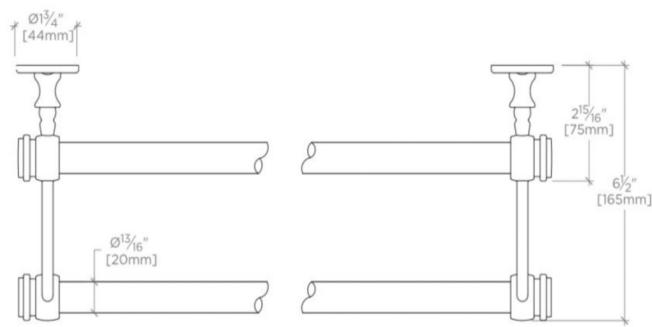

### TECHNICAL DETAILS

Escutcheon Primary Material: Brass  
Horizontal Rail Material: Glass  
Depth / Width: 6 1/2"  
Height: 5"  
Installation Type: Wall Mounted  
Length: 23"  
Primary Material: Brass ends with glass bar  
Suggested Application: Bath

### PRODUCT FEATURES

23" x 6 1/2" x 5"

Made from Brass

Mounting hardware included

13 lb

## CRYSTAL

## CRTB23

Crystal 23" Double Glass Towel Bar with Metal Ends

TOP VIEW

SCALE: 3"=1'-0"

FRONT VIEW

SCALE: 3"=1'-0"

SIDE VIEW

SCALE: 3"=1'-0"