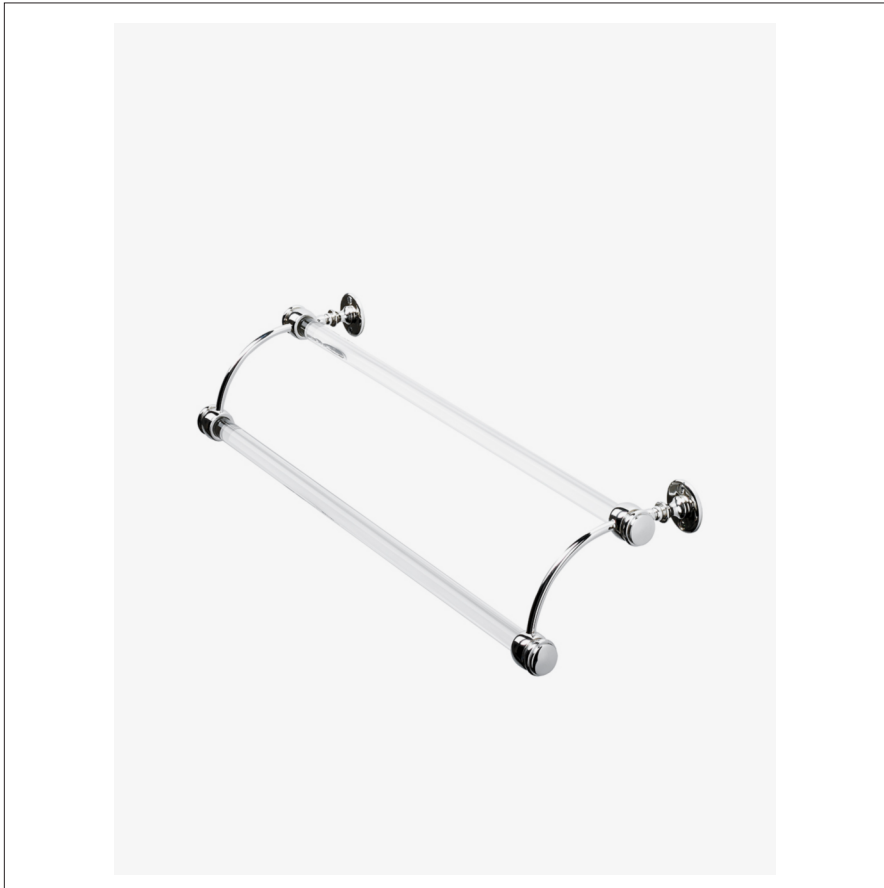

## CRYSTAL

CRTB23

Crystal 23" Double Glass Towel Bar with Metal Ends

SHOWN IN CRYSTAL 23" DOUBLE GLASS TOWEL BAR WITH METAL ENDS| CRTB23

### TECHNICAL DETAILS

Escutcheon Primary Material: Brass  
Horizontal Rail Material: Glass  
Depth / Width: 6 1/2"  
Height: 5"  
Installation Type: Wall Mounted  
Length: 23"  
Primary Material: Brass ends with glass bar  
Suggested Application: Bath

### PRODUCT FEATURES

23" x 6 1/2" x 5"

Made from Brass

Mounting hardware included

13 lb

## CRTB23

Crystal 23" Double Glass Towel Bar with Metal Ends

TOP VIEW

SCALE: 3"=1'-0"

FRONT VIEW

SCALE: 3"=1'-0"

SIDE VIEW

SCALE: 3"=1'-0"