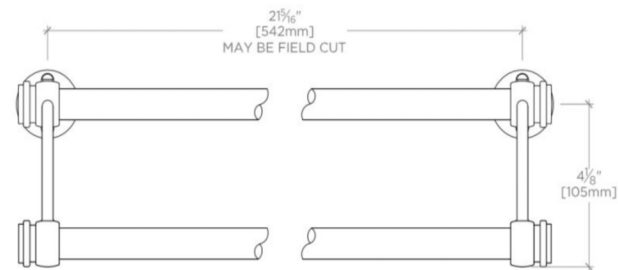

### TECHNICAL DETAILS

Escutcheon Primary Material: Brass  
Horizontal Rail Material: Glass  
Depth / Width: 6 1/2"  
Height: 5"  
Installation Type: Wall Mounted  
Length: 23"  
Primary Material: Brass ends with glass bar  
Suggested Application: Bath

### PRODUCT FEATURES

23" x 6 1/2" x 5"

Made from Brass

Mounting hardware included

13 lb

## CRYSTAL

## CRTB23

Crystal 23" Double Glass Towel Bar with Metal Ends

TOP VIEW

SCALE: 3"=1'-0"

FRONT VIEW

SCALE: 3"=1'-0"

SIDE VIEW

SCALE: 3"=1'-0"