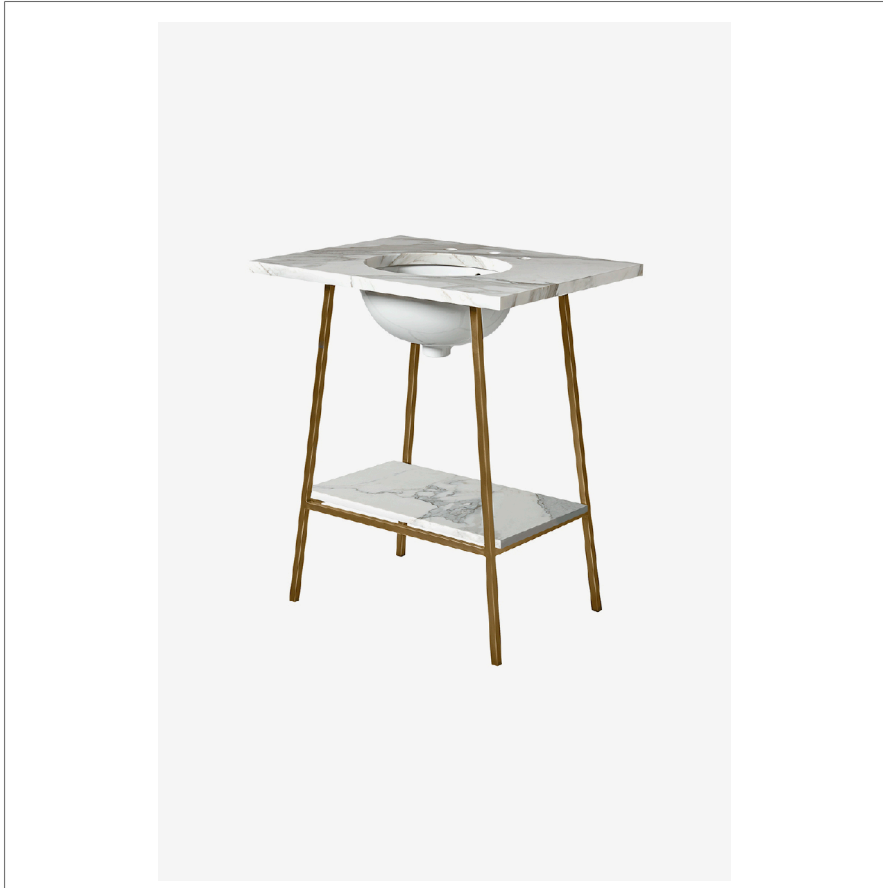

ROWAN

ROWS01

Rowan Single Washstand 26" x 20 3/4" x 33 1/2"

SHOWN IN ROWAN SINGLE WASHSTAND 26" X 20 3/4" X 33 1/2" | ROWS01

TECHNICAL DETAILS

Adjustable Levelers Feet: Y
Depth/Width: 20 3/4"
Height: 33 1/2"
Leg Material: Metal
Length: 26"
Number Of Legs: Four
Primary Material: Solid Brass
Sink Visibility: Y
Suggested Application: Bath

INSPIRATION

Inspired by mid-century classics, the sleek construction of the Rowan collection captures the allure of minimalist design in both modern and traditional spaces. The slim architectural forms of the solid brass washstand showcase the beauty and texture of its metal and stone.

CODES & STANDARDS

PRODUCT FEATURES

Solid brass construction

Hand applied finish

Slab tops, shelves, and sinks are sold separately

Not available in Custom Sizes

Shown with SALV25; oval undermount sink size not to exceed 17 13/16" x 15 1/16" x 7 11/16".

CERTIFICATIONS

PRODUCT (NOTES)

WATERWORKS

ROWAN

ROWS01

Rowan Single Washstand 26" x 20 3/4" x 33 1/2"

TOP VIEW

SCALE: 1"=1'-0"