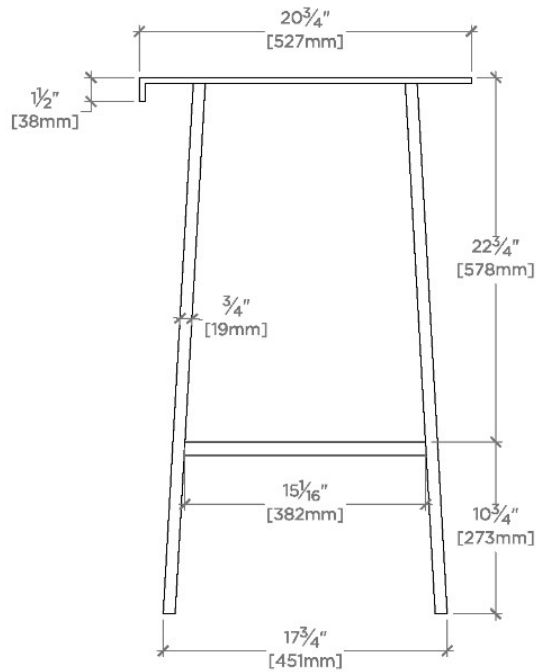

ROWAN

ROWS01

Rowan Single Washstand 26" x 20 3/4" x 33 1/2"

SHOWN IN ROWAN SINGLE WASHSTAND 26" X 20 3/4" X 33 1/2" | ROWS01

TECHNICAL DETAILS

Adjustable Levelers Feet: Y
Depth/Width: 20 3/4"
Height: 33 1/2"
Leg Material: Metal
Length: 26"
Number Of Legs: Four
Primary Material: Solid Brass
Sink Visibility: Y
Suggested Application: Bath

CODES & STANDARDS

PRODUCT FEATURES

Solid brass construction

Hand applied finish

Slab tops, shelves, and sinks are sold separately

Not available in Custom Sizes

Shown with SALV25; oval undermount sink size not to exceed 17 13/16" x 15 1/16" x 7 11/16".

CERTIFICATIONS

PRODUCT (NOTES)

WATERWORKS

ROWAN

ROWS01

Rowan Single Washstand 26" x 20 3/4" x 33 1/2"

TOP VIEW

SCALE: 1"=1'-0"

FRONT VIEW

SCALE: 1"=1'-0"

SIDE VIEW

SCALE: 1"=1'-0"