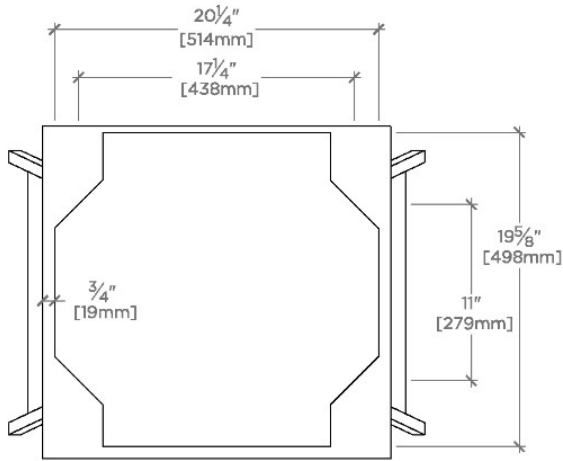

ROWAN

ROWS01

Rowan Single Washstand 26" x 20 3/4" x 33 1/2"

SHOWN IN ROWAN SINGLE WASHSTAND 26" X 20 3/4" X 33 1/2" | ROWS01

TECHNICAL DETAILS

Adjustable Levelers Feet: Y
Depth/Width: 20 3/4"
Height: 33 1/2"
Leg Material: Metal
Length: 26"
Number Of Legs: Four
Primary Material: Solid Brass
Sink Visibility: Y
Suggested Application: Bath

CODES & STANDARDS

PRODUCT FEATURES

Solid brass construction

Hand applied finish

Slab tops, shelves, and sinks are sold separately

Not available in Custom Sizes

Shown with SALV25; oval undermount sink size not to exceed 17 13/16" x 15 1/16" x 7 11/16".

CERTIFICATIONS

PRODUCT (NOTES)

WATERWORKS

ROWAN

ROWS01

Rowan Single Washstand 26" x 20 3/4" x 33 1/2"

TOP VIEW

SCALE: 1"=1'-0"

FRONT VIEW

SCALE: 1"=1'-0"

SIDE VIEW

SCALE: 1"=1'-0"