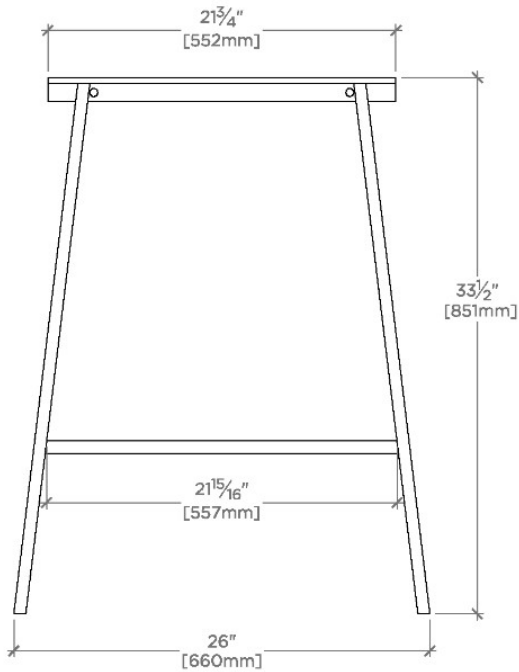

ROWAN

ROWS01

Rowan Single Washstand 26" x 20 3/4" x 33 1/2"

SHOWN IN ROWAN SINGLE WASHSTAND 26" X 20 3/4" X 33 1/2" | ROWS01

TECHNICAL DETAILS

Adjustable Levelers Feet: Y
Depth/Width: 20 3/4"
Height: 33 1/2"
Leg Material: Metal
Length: 26"
Number Of Legs: Four
Primary Material: Solid Brass
Sink Visibility: Y
Suggested Application: Bath

CODES & STANDARDS

PRODUCT FEATURES

Solid brass construction

Hand applied finish

Slab tops, shelves, and sinks are sold separately

Not available in Custom Sizes

Shown with SALV25; oval undermount sink size not to exceed 17 13/16" x 15 1/16" x 7 11/16".

CERTIFICATIONS

PRODUCT (NOTES)

WATERWORKS

ROWAN

ROWS01

Rowan Single Washstand 26" x 20 3/4" x 33 1/2"

TOP VIEW

SCALE: 1"=1'-0"

FRONT VIEW

SCALE: 1"=1'-0"

SIDE VIEW

SCALE: 1"=1'-0"