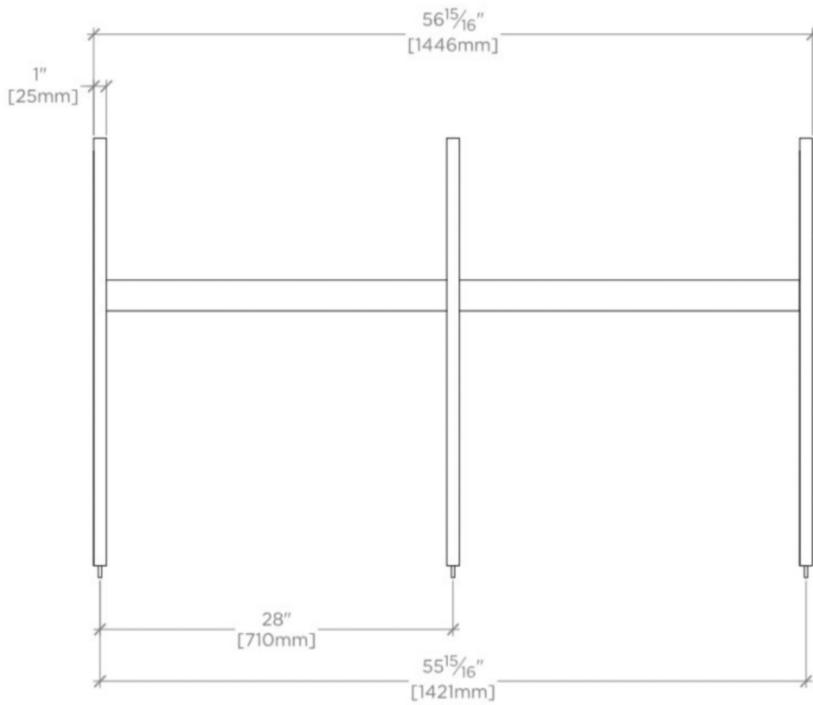

WATERWORKS

OPUS

OPWS66

Opus Metal Square Five Leg Double Washstand 56 15/16" x 17 1/8" x 33"

SHOWN IN NICKEL

TECHNICAL DETAILS

Diameter of Legs / Tubes: 1"
Horizontal Rail Material: Metal
Depth / Width: 17 1/8"
Height: 33"
Installation Type: Freestanding
Leg Material: Metal
Length: 56 15/16"
Number of Holes: Zero Holes
Number of Legs: Five
Outer Rim Shape: Rectangular
Primary Material: 20 SWG Brass
Sink Visibility: Y
Storage Capacity: 0.0 cubic_foot
Suggested Application: Bath

Slab countertop and sink sold separately

WATERWORKS

OPUS

OPWS66

Opus Metal Square Five Leg Double Washstand 56 15/16" x 17 1/8"
x 33"

TOP VIEW

SCALE: 3/4"=1'-0"

FRONT VIEW

SCALE: 3/4"=1'-0"

SIDE VIEW

SCALE: 3/4"=1'-0"