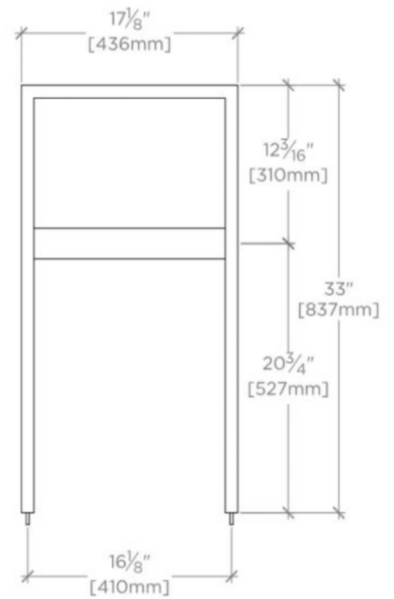

WATERWORKS

OPUS

OPWS66

Opus Metal Square Five Leg Double Washstand 56 15/16" x 17 1/8" x 33"

SHOWN IN NICKEL

TECHNICAL DETAILS

Diameter of Legs / Tubes: 1"
Horizontal Rail Material: Metal
Depth / Width: 17 1/8"
Height: 33"
Installation Type: Freestanding
Leg Material: Metal
Length: 56 15/16"
Number of Holes: Zero Holes
Number of Legs: Five
Outer Rim Shape: Rectangular
Primary Material: 20 SWG Brass
Sink Visibility: Y
Storage Capacity: 0.0 cubic_foot
Suggested Application: Bath

Slab countertop and sink sold separately

WATERWORKS

OPUS

OPWS66

Opus Metal Square Five Leg Double Washstand 56 15/16" x 17 1/8"
x 33"

TOP VIEW

SCALE: 3/4"=1'-0"

FRONT VIEW

SCALE: 3/4"=1'-0"

SIDE VIEW

SCALE: 3/4"=1'-0"