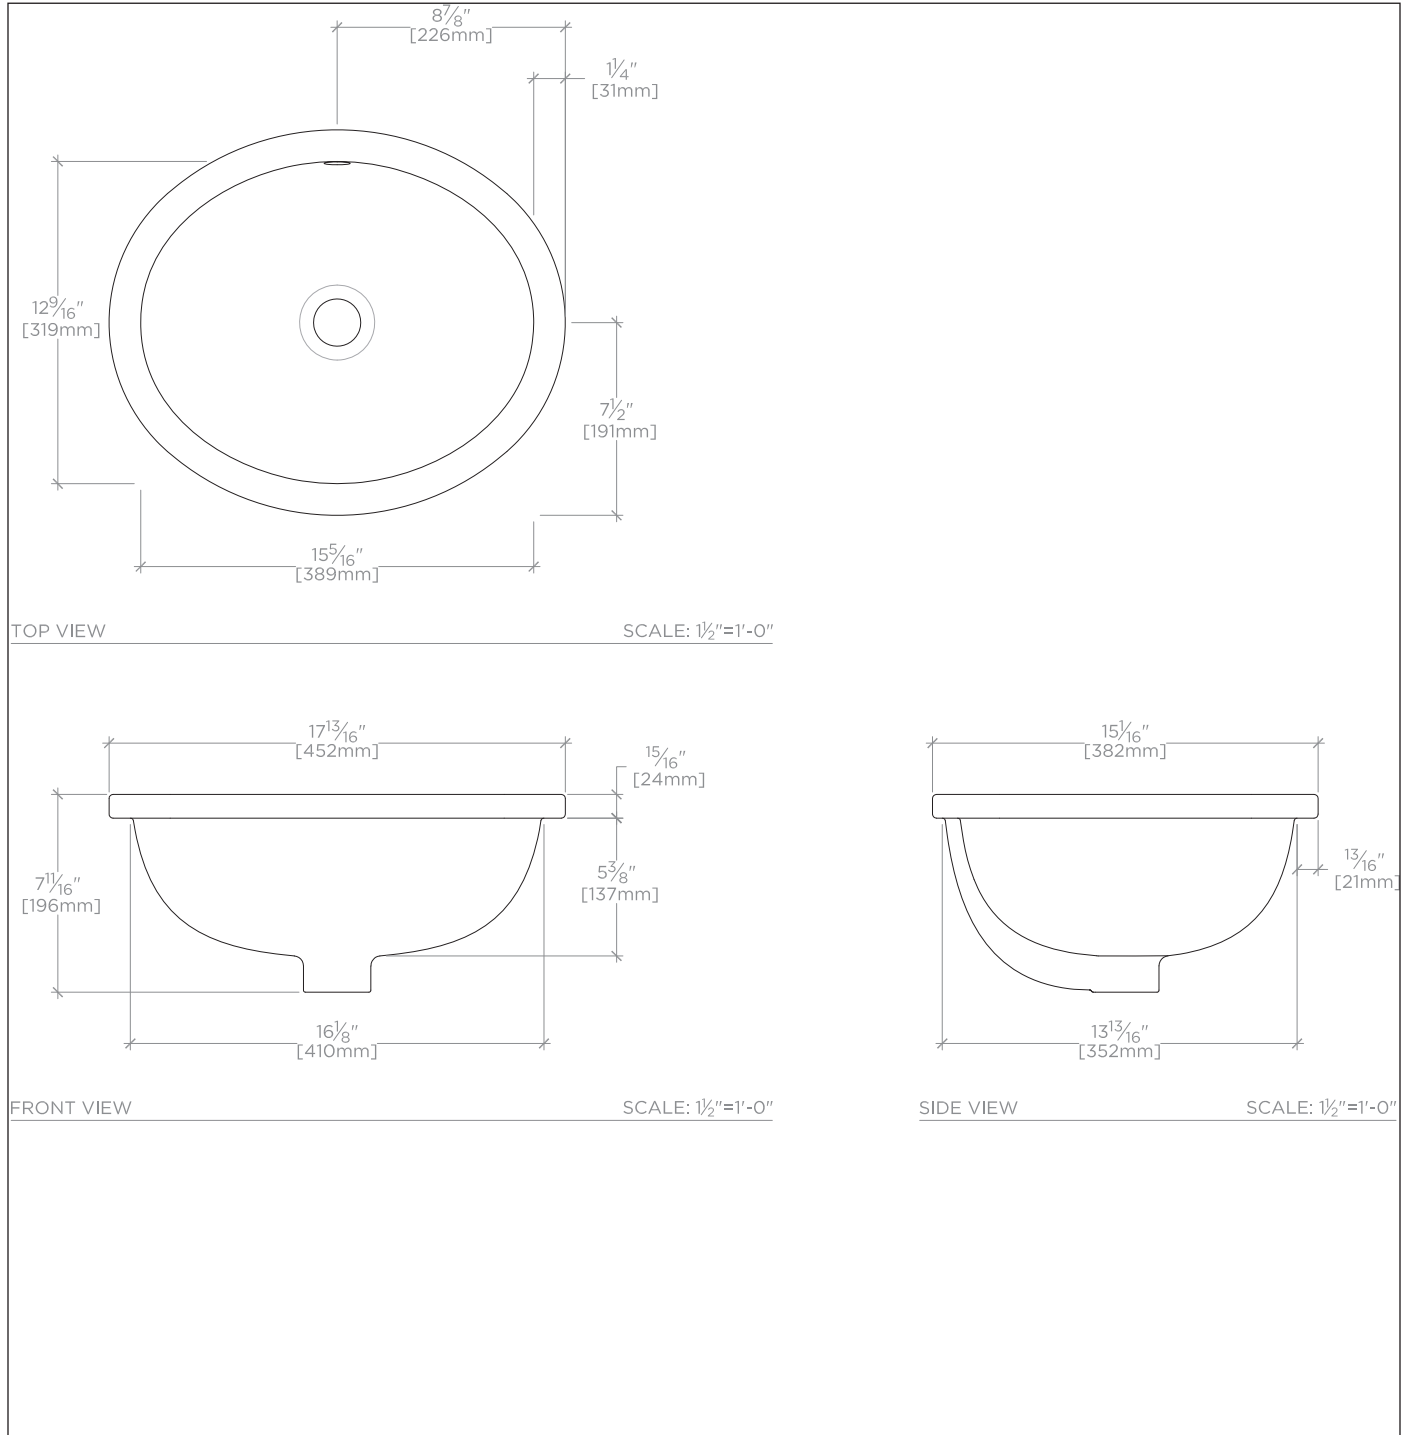

WATERWORKS

PRODUCT SUPPORT
800.927.2120
WATERWORKS.COM

SAVOY

Vitreous China Oval Undermount Lavatory
Single Glazed 17 ¾" x 15" x 7 ½" in Ivory

STYLE No. 300244

REFERENCE No. SALV24I

ITEM No. 11-92572-78214

SPECIFICATIONS
PAGE 1 OF 3

SAVOY

Vitreous China Oval Undermount Lavatory
Single Glazed 17 3/4" x 15" x 7 1/2" in Ivory

STYLE No. 300244
REFERENCE No. SALV24I
ITEM No. 11-92572-78214

SPECIFICATIONS PAGE 2 OF 3

All dimensions are based on original specifications and are subject to change and variation. Please consult your Design Associate for current specifications.

WATERWORKS

PRODUCT SUPPORT
800.927.2120
WATERWORKS.COM

SAVOY

Vitreous China Oval Undermount Lavatory
Single Glazed 17 $\frac{3}{4}$ " x 15" x 7 $\frac{1}{2}$ " in Ivory

STYLE No. 300244

REFERENCE No. SALV24I

ITEM No. 11-92572-78214

SPECIFICATIONS

PAGE 3 OF 3

SPECIFICATIONS

Primary Material: Vitreous China
ADA Compliance: When installed per ADA guidelines
Dimension Tolerance:
Drain Hole Depth: 1 $\frac{18}{25}$ "
Drain Hole Diameter: 1 $\frac{4}{5}$ "
Installation Type: Undermount
Material / Wall Thickness:
Outer Rim Shape: Oval
Overflow Opening: With Overflow Opening
Stain Resistance: