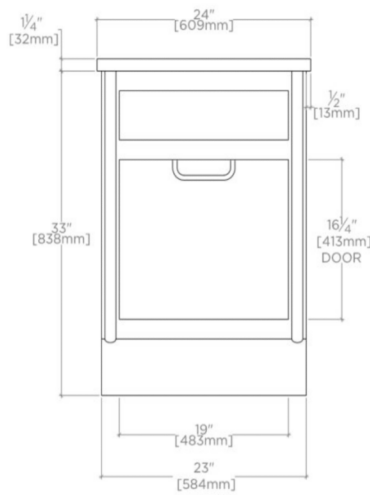

## ALTA

ALVN01

Alta Single Vanity Packaged with Sink and Slab Top 24" x 21" x 34 1/4"

SHOWN IN ALTA SINGLE VANITY PACKAGED WITH SINK AND SLAB TOP 24" X 21" X 34 1/4" | ALVN01

### TECHNICAL DETAILS

Bowl Shape: Oval  
Drain Hole Depth: 1.41"  
Drain Hole Diameter: 1.71"  
Depth / Width: 21"  
Height: 34 1/4"  
Length: 24"  
Number of Holes: Two Hole  
Outer Rim Shape: Oval  
Overflow Opening: Yes  
Rough-in Supply Height Recommended: 21"  
Rough-in Waste Height Recommended: 19"  
Sink Visibility: N  
Storage Type: Cabinet  
Suggested Application: Bath

## ALTA

ALVN01

Alta Single Vanity Packaged with Sink and Slab Top 24" x 21" x 34 1/4"

TOP VIEW SCALE: 3/4"=1'-0"

FRONT VIEW SCALE: 3/4"=1'-0"

SIDE VIEW SCALE: 3/4"=1'-0"