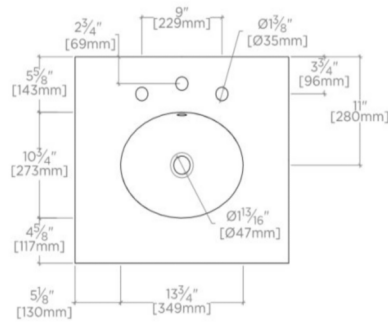

### TECHNICAL DETAILS

Bowl Shape: Oval  
Drain Hole Depth: 1.41"  
Drain Hole Diameter: 1.71"  
Depth / Width: 21"  
Height: 34 1/4"  
Length: 24"  
Number of Holes: Two Hole  
Outer Rim Shape: Oval  
Overflow Opening: Yes  
Rough-in Supply Height Recommended: 21"  
Rough-in Waste Height Recommended: 19"  
Sink Visibility: N  
Storage Type: Cabinet  
Suggested Application: Bath

## ALTA

ALVN01

Alta Single Vanity Packaged with Sink and Slab Top 24" x 21" x 34 1/4"

TOP VIEW SCALE: 3/4"=1'-0"

FRONT VIEW SCALE: 3/4"=1'-0"

SIDE VIEW SCALE: 3/4"=1'-0"