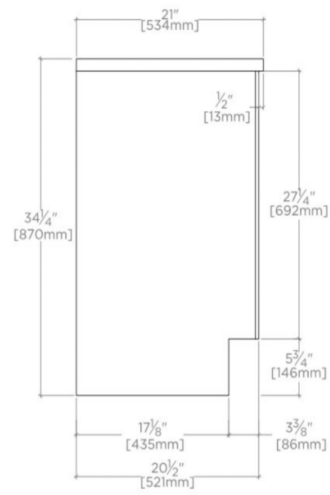

### TECHNICAL DETAILS

Bowl Shape: Oval  
Drain Hole Depth: 1.41"  
Drain Hole Diameter: 1.71"  
Depth / Width: 21"  
Height: 34 1/4"  
Length: 24"  
Number of Holes: Two Hole  
Outer Rim Shape: Oval  
Overflow Opening: Yes  
Rough-in Supply Height Recommended: 21"  
Rough-in Waste Height Recommended: 19"  
Sink Visibility: N  
Storage Type: Cabinet  
Suggested Application: Bath

## ALTA

ALVN01

Alta Single Vanity Packaged with Sink and Slab Top 24" x 21" x 34 1/4"

TOP VIEW SCALE: 3/4"=1'-0"

FRONT VIEW SCALE: 3/4"=1'-0"

SIDE VIEW SCALE: 3/4"=1'-0"