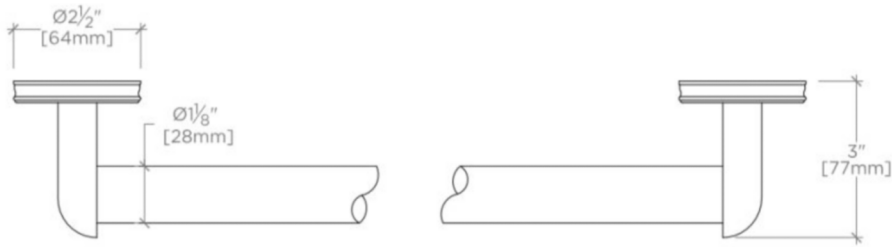

### TECHNICAL DETAILS

Escutcheon Primary Material: Brass  
Horizontal Rail Material: Metal  
Length From Centers: 23 3/16"  
Depth / Width: 76 mm  
Height: 64 mm  
Installation Type: Wall Mounted  
Length: 610 mm  
Primary Material: Brass  
Suggested Application: Bath

### PRODUCT FEATURES

24" x 3" x 2 1/2"

Brass Construction

Handmade

20 lb

BOULEVARD

BDTB01

Boulevard 24" Single Metal Towel Bar

TOP VIEW

SCALE: 3"=1'-0"

FRONT VIEW

SCALE: 3"=1'-0"

SIDE VIEW

SCALE: 3"=1'-0"