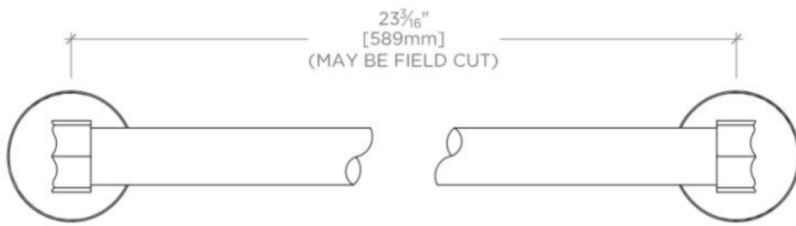

### TECHNICAL DETAILS

Escutcheon Primary Material: Brass  
Horizontal Rail Material: Metal  
Length From Centers: 23 3/16"  
Depth / Width: 76 mm  
Height: 64 mm  
Installation Type: Wall Mounted  
Length: 610 mm  
Primary Material: Brass  
Suggested Application: Bath

### PRODUCT FEATURES

24" x 3" x 2 1/2"

Brass Construction

Handmade

20 lb

BOULEVARD

BDTB01

Boulevard 24" Single Metal Towel Bar

TOP VIEW

SCALE: 3"=1'-0"

FRONT VIEW

SCALE: 3"=1'-0"

SIDE VIEW

SCALE: 3"=1'-0"