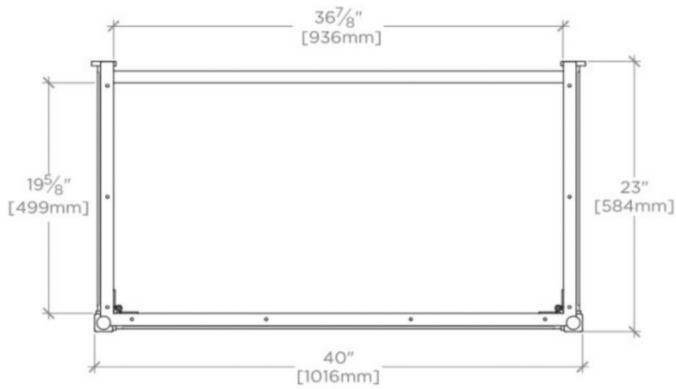

R.W. ATLAS

RWWS01

R.W. Atlas Metal Two Leg Single Washstand 40" x 23" x 31 3/4"

FILEDESCRIPTION

TECHNICAL DETAILS

ADA Compliance: No
Adjustable Levelers / Feet: N
Diameter of Legs / Tubes: 1 1/2"
Depth / Width: 23"
Height: 31 3/4"
Installation Type: Wall Mounted
Leg Material: Metal
Length: 40"
Number of Legs: Two
Primary Material: Brass
Rough-in Supply Height Recommended: 19"
Rough-in Waste Height Recommended: 21"
Sink Visibility: N
Suggested Application: Bath
Top Attachment Method: Silicone

WATERWORKS

R.W. ATLAS

RWWS01

R.W. Atlas Metal Two Leg Single Washstand 40" x 23" x 31 3/4"

TOP VIEW

SCALE: 3/4"=1'-0"

ISO VIEW

SCALE: 3/4"=1'-0"

FRONT VIEW

SCALE: 3/4"=1'-0"

SIDE VIEW

SCALE: 3/4"=1'-0"