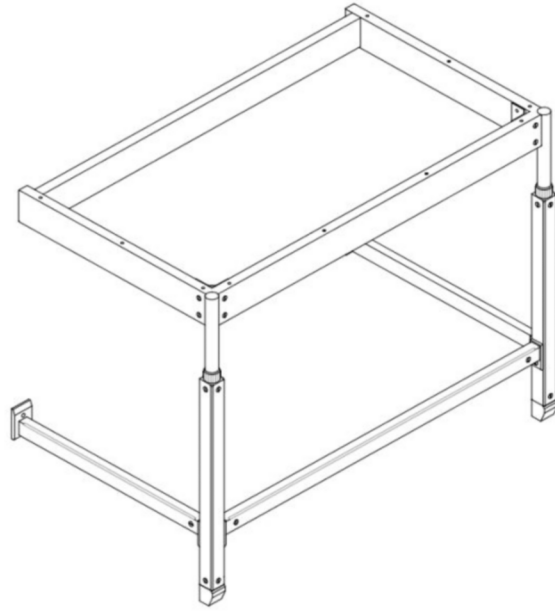

R.W. ATLAS

RWWS01

R.W. Atlas Metal Two Leg Single Washstand 40" x 23" x 31 3/4"

FILEDESCRIPTION

TECHNICAL DETAILS

ADA Compliance: No
Adjustable Levelers / Feet: N
Diameter of Legs / Tubes: 1 1/2"
Depth / Width: 23"
Height: 31 3/4"
Installation Type: Wall Mounted
Leg Material: Metal
Length: 40"
Number of Legs: Two
Primary Material: Brass
Rough-in Supply Height Recommended: 19"
Rough-in Waste Height Recommended: 21"
Sink Visibility: N
Suggested Application: Bath
Top Attachment Method: Silicone

WATERWORKS

R.W. ATLAS

RWWS01

R.W. Atlas Metal Two Leg Single Washstand 40" x 23" x 31 3/4"

TOP VIEW

SCALE: 3/4"=1'-0"

ISO VIEW

SCALE: 3/4"=1'-0"

FRONT VIEW

SCALE: 3/4"=1'-0"

SIDE VIEW

SCALE: 3/4"=1'-0"