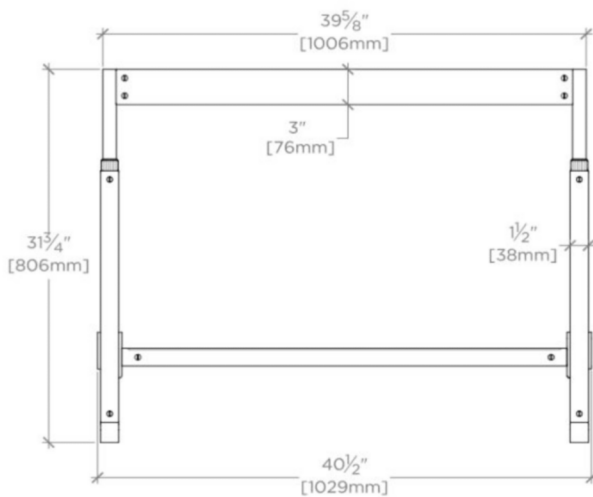

R.W. ATLAS

RWWS01

R.W. Atlas Metal Two Leg Single Washstand 40" x 23" x 31 3/4"

FILEDESCRIPTION

TECHNICAL DETAILS

ADA Compliance: No
Adjustable Levelers / Feet: N
Diameter of Legs / Tubes: 1 1/2"
Depth / Width: 23"
Height: 31 3/4"
Installation Type: Wall Mounted
Leg Material: Metal
Length: 40"
Number of Legs: Two
Primary Material: Brass
Rough-in Supply Height Recommended: 19"
Rough-in Waste Height Recommended: 21"
Sink Visibility: N
Suggested Application: Bath
Top Attachment Method: Silicone

WATERWORKS

R.W. ATLAS

RWWS01

R.W. Atlas Metal Two Leg Single Washstand 40" x 23" x 31 3/4"

TOP VIEW

SCALE: 3/4"=1'-0"

ISO VIEW

SCALE: 3/4"=1'-0"

FRONT VIEW

SCALE: 3/4"=1'-0"

SIDE VIEW

SCALE: 3/4"=1'-0"