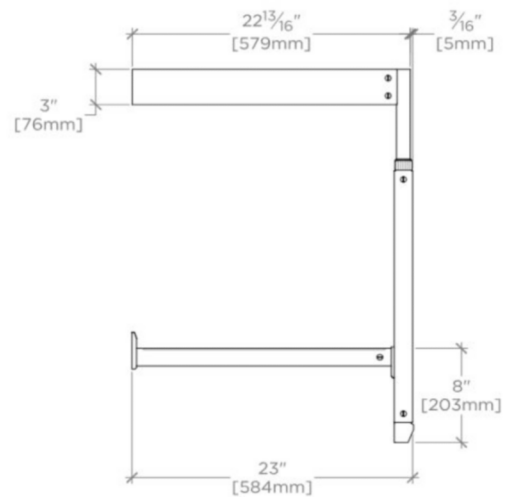

R.W. ATLAS

RWWS01

R.W. Atlas Metal Two Leg Single Washstand 40" x 23" x 31 3/4"

FILEDESCRIPTION

TECHNICAL DETAILS

ADA Compliance: No
Adjustable Levelers / Feet: N
Diameter of Legs / Tubes: 1 1/2"
Depth / Width: 23"
Height: 31 3/4"
Installation Type: Wall Mounted
Leg Material: Metal
Length: 40"
Number of Legs: Two
Primary Material: Brass
Rough-in Supply Height Recommended: 19"
Rough-in Waste Height Recommended: 21"
Sink Visibility: N
Suggested Application: Bath
Top Attachment Method: Silicone

WATERWORKS

R.W. ATLAS

RWWS01

R.W. Atlas Metal Two Leg Single Washstand 40" x 23" x 31 3/4"

TOP VIEW

SCALE: 3/4"=1'-0"

ISO VIEW

SCALE: 3/4"=1'-0"

FRONT VIEW

SCALE: 3/4"=1'-0"

SIDE VIEW

SCALE: 3/4"=1'-0"