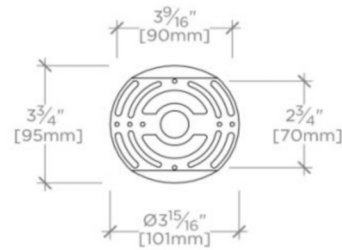

FLYTE

Flyte Wall Mounted Single Arm Sconce with Fabric Shade

FL01LT

SHOWN IN FLYTE WALL MOUNTED SINGLE ARM SCONCE WITH FABRIC SHADE| FL01LT

TECHNICAL DETAILS

Bulb Base Size: B15 Bayonet
Bulb Type: 40 Watt max B15/SBC
Depth / Width: 143 mm
Height: 330 mm
Installation Type: Wall Mounted
Junction Box Orientation: Any
Length: 102 mm
Number of Bulbs: One
Voltage: 240.0

INSPIRATION

Pure Modernism. Like minimalist works of art, the elegant proportions of these light, fluid elements bring sculptural reference to a room.

CODES & STANDARDS

CE

PRODUCT FEATURES

Pairs perfectly with Flyte fittings
Proprietary design
Minimal round backplate with double-trimmed linen shade
Uses 40W B15/SBC bulb
CE Listed

WATERWORKS

FLYTE

FL01LT

Flyte Wall Mounted Single Arm Sconce with Fabric Shade

STYLE #	SOCKET	BULB	MAX WATT
FLLT01	Candelabra E12	B10 Incandescent	60
FL01LT (UK)	Bayonet B15	B15/SBC	40

TOP VIEW SCALE: 2"=1'-0"

MOUNTING SCALE: 2"=1'-0"

FRONT VIEW SCALE: 2"=1'-0"

SIDE VIEW SCALE: 2"=1'-0"