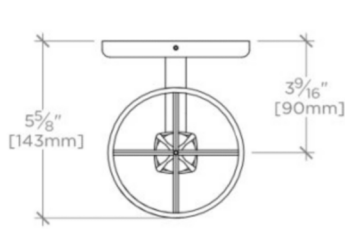

FLYTE

Flyte Wall Mounted Single Arm Sconce with Fabric Shade

FL01LT

SHOWN IN FLYTE WALL MOUNTED SINGLE ARM SCONCE WITH FABRIC SHADE| FL01LT

TECHNICAL DETAILS

Bulb Base Size: B15 Bayonet
Bulb Type: 40 Watt max B15/SBC
Depth / Width: 143 mm
Height: 330 mm
Installation Type: Wall Mounted
Junction Box Orientation: Any
Length: 102 mm
Number of Bulbs: One
Voltage: 240.0

INSPIRATION

Pure Modernism. Like minimalist works of art, the elegant proportions of these light, fluid elements bring sculptural reference to a room.

CODES & STANDARDS

CE

PRODUCT FEATURES

Pairs perfectly with Flyte fittings
Proprietary design
Minimal round backplate with double-trimmed linen shade
Uses 40W B15/SBC bulb
CE Listed

WATERWORKS

FLYTE

FL01LT

Flyte Wall Mounted Single Arm Sconce with Fabric Shade

STYLE #	SOCKET	BULB	MAX WATT
FLLT01	Candelabra E12	B10 Incandescent	60
FL01LT (UK)	Bayonet B15	B15/SBC	40

TOP VIEW SCALE: 2"=1'-0"

MOUNTING SCALE: 2"=1'-0"

FRONT VIEW SCALE: 2"=1'-0"

SIDE VIEW SCALE: 2"=1'-0"