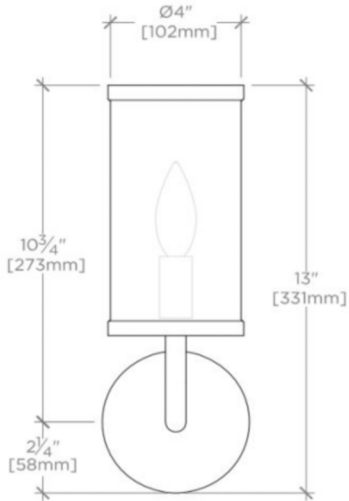

FLYTE

Flyte Wall Mounted Single Arm Sconce with Fabric Shade

FL01LT

SHOWN IN FLYTE WALL MOUNTED SINGLE ARM SCONCE WITH FABRIC SHADE| FL01LT

TECHNICAL DETAILS

Bulb Base Size: B15 Bayonet
Bulb Type: 40 Watt max B15/SBC
Depth / Width: 143 mm
Height: 330 mm
Installation Type: Wall Mounted
Junction Box Orientation: Any
Length: 102 mm
Number of Bulbs: One
Voltage: 240.0

INSPIRATION

Pure Modernism. Like minimalist works of art, the elegant proportions of these light, fluid elements bring sculptural reference to a room.

CODES & STANDARDS

CE

PRODUCT FEATURES

Pairs perfectly with Flyte fittings
Proprietary design
Minimal round backplate with double-trimmed linen shade
Uses 40W B15/SBC bulb
CE Listed

WATERWORKS

FLYTE

FL01LT

Flyte Wall Mounted Single Arm Sconce with Fabric Shade

STYLE #	SOCKET	BULB	MAX WATT
FLLT01	Candelabra E12	B10 Incandescent	60
FL01LT (UK)	Bayonet B15	B15/SBC	40

TOP VIEW SCALE: 2"=1'-0"

MOUNTING SCALE: 2"=1'-0"

FRONT VIEW SCALE: 2"=1'-0"

SIDE VIEW SCALE: 2"=1'-0"