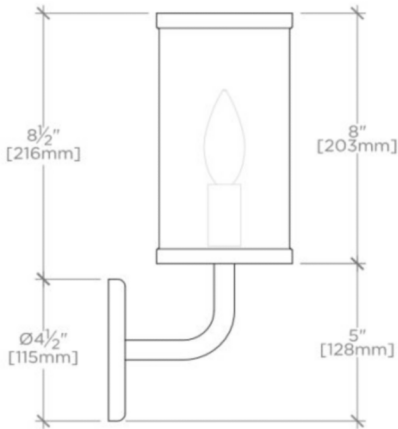

FLYTE

Flyte Wall Mounted Single Arm Sconce with Fabric Shade

FL01LT

SHOWN IN FLYTE WALL MOUNTED SINGLE ARM SCONCE WITH FABRIC SHADE| FL01LT

TECHNICAL DETAILS

Bulb Base Size: B15 Bayonet
Bulb Type: 40 Watt max B15/SBC
Depth / Width: 143 mm
Height: 330 mm
Installation Type: Wall Mounted
Junction Box Orientation: Any
Length: 102 mm
Number of Bulbs: One
Voltage: 240.0

WATERWORKS

FLYTE

FL01LT

Flyte Wall Mounted Single Arm Sconce with Fabric Shade

STYLE #	SOCKET	BULB	MAX WATT
FLLT01	Candelabra E12	B10 Incandescent	60
FL01LT (UK)	Bayonet B15	B15/SBC	40

TOP VIEW SCALE: 2"=1'-0"

MOUNTING SCALE: 2"=1'-0"

FRONT VIEW SCALE: 2"=1'-0"

SIDE VIEW SCALE: 2"=1'-0"