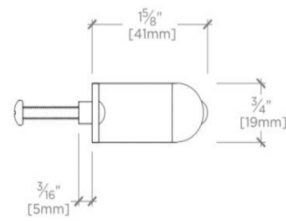

OLIVER

Oliver 6" Walnut Pull

OVHW06

SHOWN IN OLIVER 4" WALNUT PULL| OVHW04

TECHNICAL DETAILS

Height: 3/4"
Length: 6 15/16"

INSPIRATION

The beauty of hardware details on vintage trunks-metal corners, strips of wood, nail heads, leather trim-inspired the decorative elements of Oliver's drawer handle.

MOUNTING HARDWARE INCLUDED		
STYLE #	DESCRIPTION	QTY
998945	Service Parts 8-32 1" Truss Head Machine Screw, Combo, Slotted	2
998946	Service Parts 8-32 1/2" Truss Head Machine Screw, Combo, Slotted	2

TOP VIEW SCALE: 6"=1'-0"

ISO VIEW SCALE: 6"=1'-0"

FRONT VIEW SCALE: 6"=1'-0"

SIDE VIEW SCALE: 6"=1'-0"