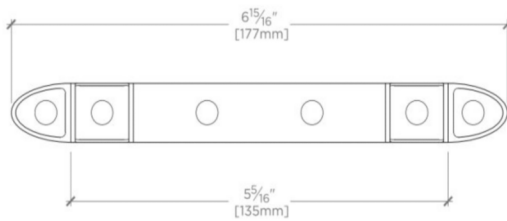

OLIVER

Oliver 6" Walnut Pull

OVHW06

SHOWN IN OLIVER 4" WALNUT PULL| OVHW04

TECHNICAL DETAILS

Height: 3/4"
Length: 6 15/16"

INSPIRATION

The beauty of hardware details on vintage trunks-metal corners, strips of wood, nail heads, leather trim-inspired the decorative elements of Oliver's drawer handle.

PRODUCT FEATURES

American Walnut paired with Brass

Walnut is protected with primer and wood lacquer

Includes per fixing: 8-32 Truss Head Machine Screw-Combo-Slotted

WATERWORKS

OLIVER

Oliver 6" Walnut Pull

OVHW06

MOUNTING HARDWARE INCLUDED		
STYLE #	DESCRIPTION	QTY
998945	Service Parts 8-32 1" Truss Head Machine Screw, Combo, Slotted	2
998946	Service Parts 8-32 1/2" Truss Head Machine Screw, Combo, Slotted	2

TOP VIEW SCALE: 6"=1'-0"

ISO VIEW SCALE: 6"=1'-0"

FRONT VIEW SCALE: 6"=1'-0"

SIDE VIEW SCALE: 6"=1'-0"