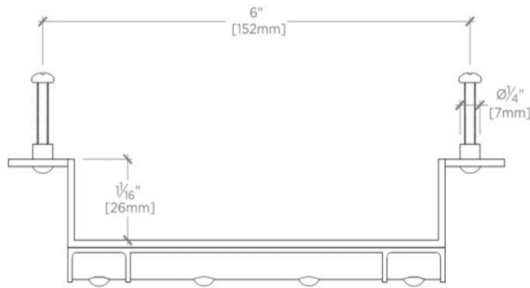

OLIVER

Oliver 6" Walnut Pull

OVHW06

SHOWN IN OLIVER 4" WALNUT PULL| OVHW04

TECHNICAL DETAILS

Height: 3/4"
Length: 6 15/16"

INSPIRATION

The beauty of hardware details on vintage trunks-metal corners, strips of wood, nail heads, leather trim-inspired the decorative elements of Oliver's drawer handle.

MOUNTING HARDWARE INCLUDED		
STYLE #	DESCRIPTION	QTY
998945	Service Parts 8-32 1" Truss Head Machine Screw, Combo, Slotted	2
998946	Service Parts 8-32 1/2" Truss Head Machine Screw, Combo, Slotted	2

TOP VIEW SCALE: 6"=1'-0"

ISO VIEW SCALE: 6"=1'-0"

FRONT VIEW SCALE: 6"=1'-0"

SIDE VIEW SCALE: 6"=1'-0"