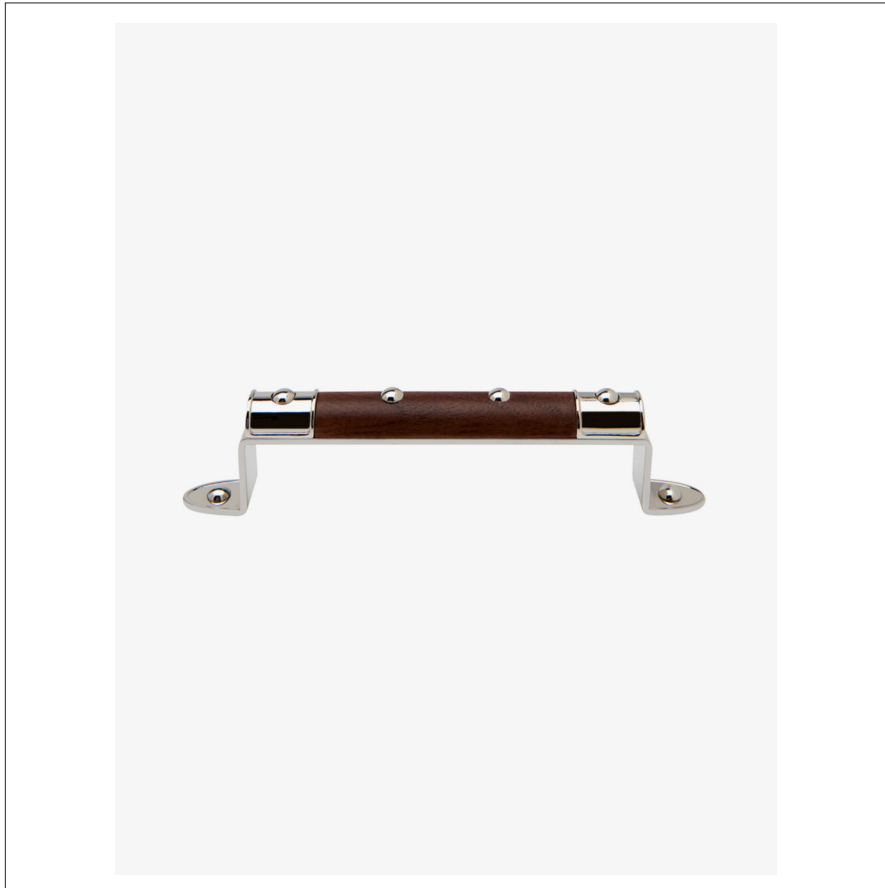

OLIVER

Oliver 6" Walnut Pull

OVHW06

SHOWN IN OLIVER 4" WALNUT PULL| OVHW04

TECHNICAL DETAILS

Height: 3/4"
Length: 6 15/16"

INSPIRATION

The beauty of hardware details on vintage trunks-metal corners, strips of wood, nail heads, leather trim-inspired the decorative elements of Oliver's drawer handle.

PRODUCT FEATURES

American Walnut paired with Brass

Walnut is protected with primer and wood lacquer

Includes per fixing: 8-32 Truss Head Machine Screw-Combo-Slotted

WATERWORKS

OLIVER

Oliver 6" Walnut Pull

OVHW06

MOUNTING HARDWARE INCLUDED		
STYLE #	DESCRIPTION	QTY
998945	Service Parts 8-32 1" Truss Head Machine Screw, Combo, Slotted	2
998946	Service Parts 8-32 1/2" Truss Head Machine Screw, Combo, Slotted	2

TOP VIEW SCALE: 6"=1'-0"