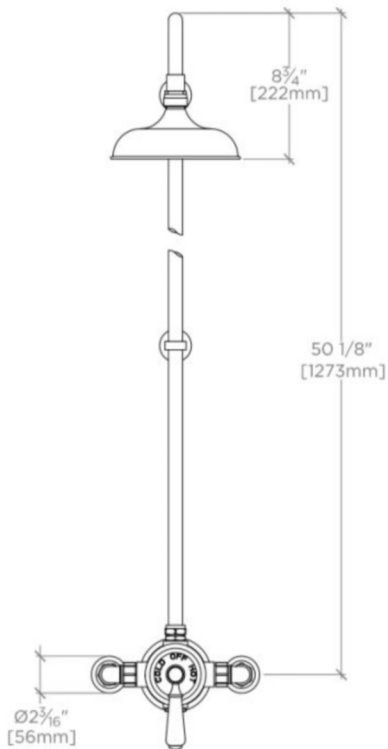

### TECHNICAL DETAILS

Adjustable versus Fixed Spray: Fixed Spray  
Diameter of Head: 8"  
Fittings Hole Diameter: 1 3/8"  
Handshower / Spray Hose Length: 59"  
Index Color / Finish and Material: Metal  
Inlet Connection Size: 3/4"  
Inlet Connection Type: Copper Compression  
Inlet Supply Spread Maximum: 8 3/16"  
Inlet Supply Spread Minimum: 8 1/16"  
Installation Type: Wall Mounted  
Integrated Diverter: N  
Primary Material: Brass  
Restricted Maximum Flow Rate: 2.5 gpm  
Suggested Application: Bath  
Valve Material: Brass  
Water Pressure Maximum: 75.0 psi  
Water Pressure Minimum: 20.0 psi  
Water Pressure Recommended: 45.0 psi

## EASTON

## EAXS35

Easton Classic Exposed Thermostatic System with 8" Shower Rose with Oak Lever Handles

TOP VIEW

SCALE: 1"=1'-0"

FRONT VIEW

SCALE: 1"=1'-0"

SIDE VIEW

SCALE: 1"=1'-0"