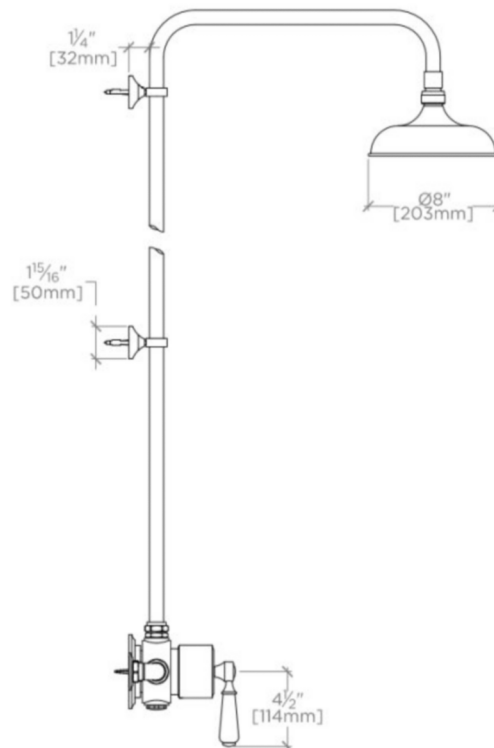

### TECHNICAL DETAILS

Adjustable versus Fixed Spray: Fixed Spray  
Diameter of Head: 8"  
Fittings Hole Diameter: 1 3/8"  
Handshower / Spray Hose Length: 59"  
Index Color / Finish and Material: Metal  
Inlet Connection Size: 3/4"  
Inlet Connection Type: Copper Compression  
Inlet Supply Spread Maximum: 8 3/16"  
Inlet Supply Spread Minimum: 8 1/16"  
Installation Type: Wall Mounted  
Integrated Diverter: N  
Primary Material: Brass  
Restricted Maximum Flow Rate: 2.5 gpm  
Suggested Application: Bath  
Valve Material: Brass  
Water Pressure Maximum: 75.0 psi  
Water Pressure Minimum: 20.0 psi  
Water Pressure Recommended: 45.0 psi

## EAXS35

Easton Classic Exposed Thermostatic System with 8" Shower Rose with Oak Lever Handles

TOP VIEW

SCALE: 1"=1'-0"

FRONT VIEW

SCALE: 1"=1'-0"

SIDE VIEW

SCALE: 1"=1'-0"