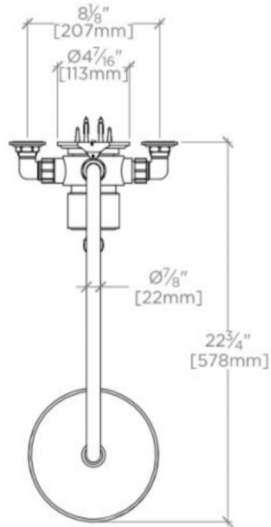

### TECHNICAL DETAILS

Adjustable versus Fixed Spray: Fixed Spray  
Diameter of Head: 8"  
Fittings Hole Diameter: 1 3/8"  
Handshower / Spray Hose Length: 59"  
Index Color / Finish and Material: Metal  
Inlet Connection Size: 3/4"  
Inlet Connection Type: Copper Compression  
Inlet Supply Spread Maximum: 8 3/16"  
Inlet Supply Spread Minimum: 8 1/16"  
Installation Type: Wall Mounted  
Integrated Diverter: N  
Primary Material: Brass  
Restricted Maximum Flow Rate: 2.5 gpm  
Suggested Application: Bath  
Valve Material: Brass  
Water Pressure Maximum: 75.0 psi  
Water Pressure Minimum: 20.0 psi  
Water Pressure Recommended: 45.0 psi

### PRODUCT (NOTES)

Valve Included, Handshower Sold Separately

## EAXS35

Easton Classic Exposed Thermostatic System with 8" Shower Rose with Oak Lever Handles

TOP VIEW

SCALE: 1"=1'-0"

FRONT VIEW

SCALE: 1"=1'-0"

SIDE VIEW

SCALE: 1"=1'-0"