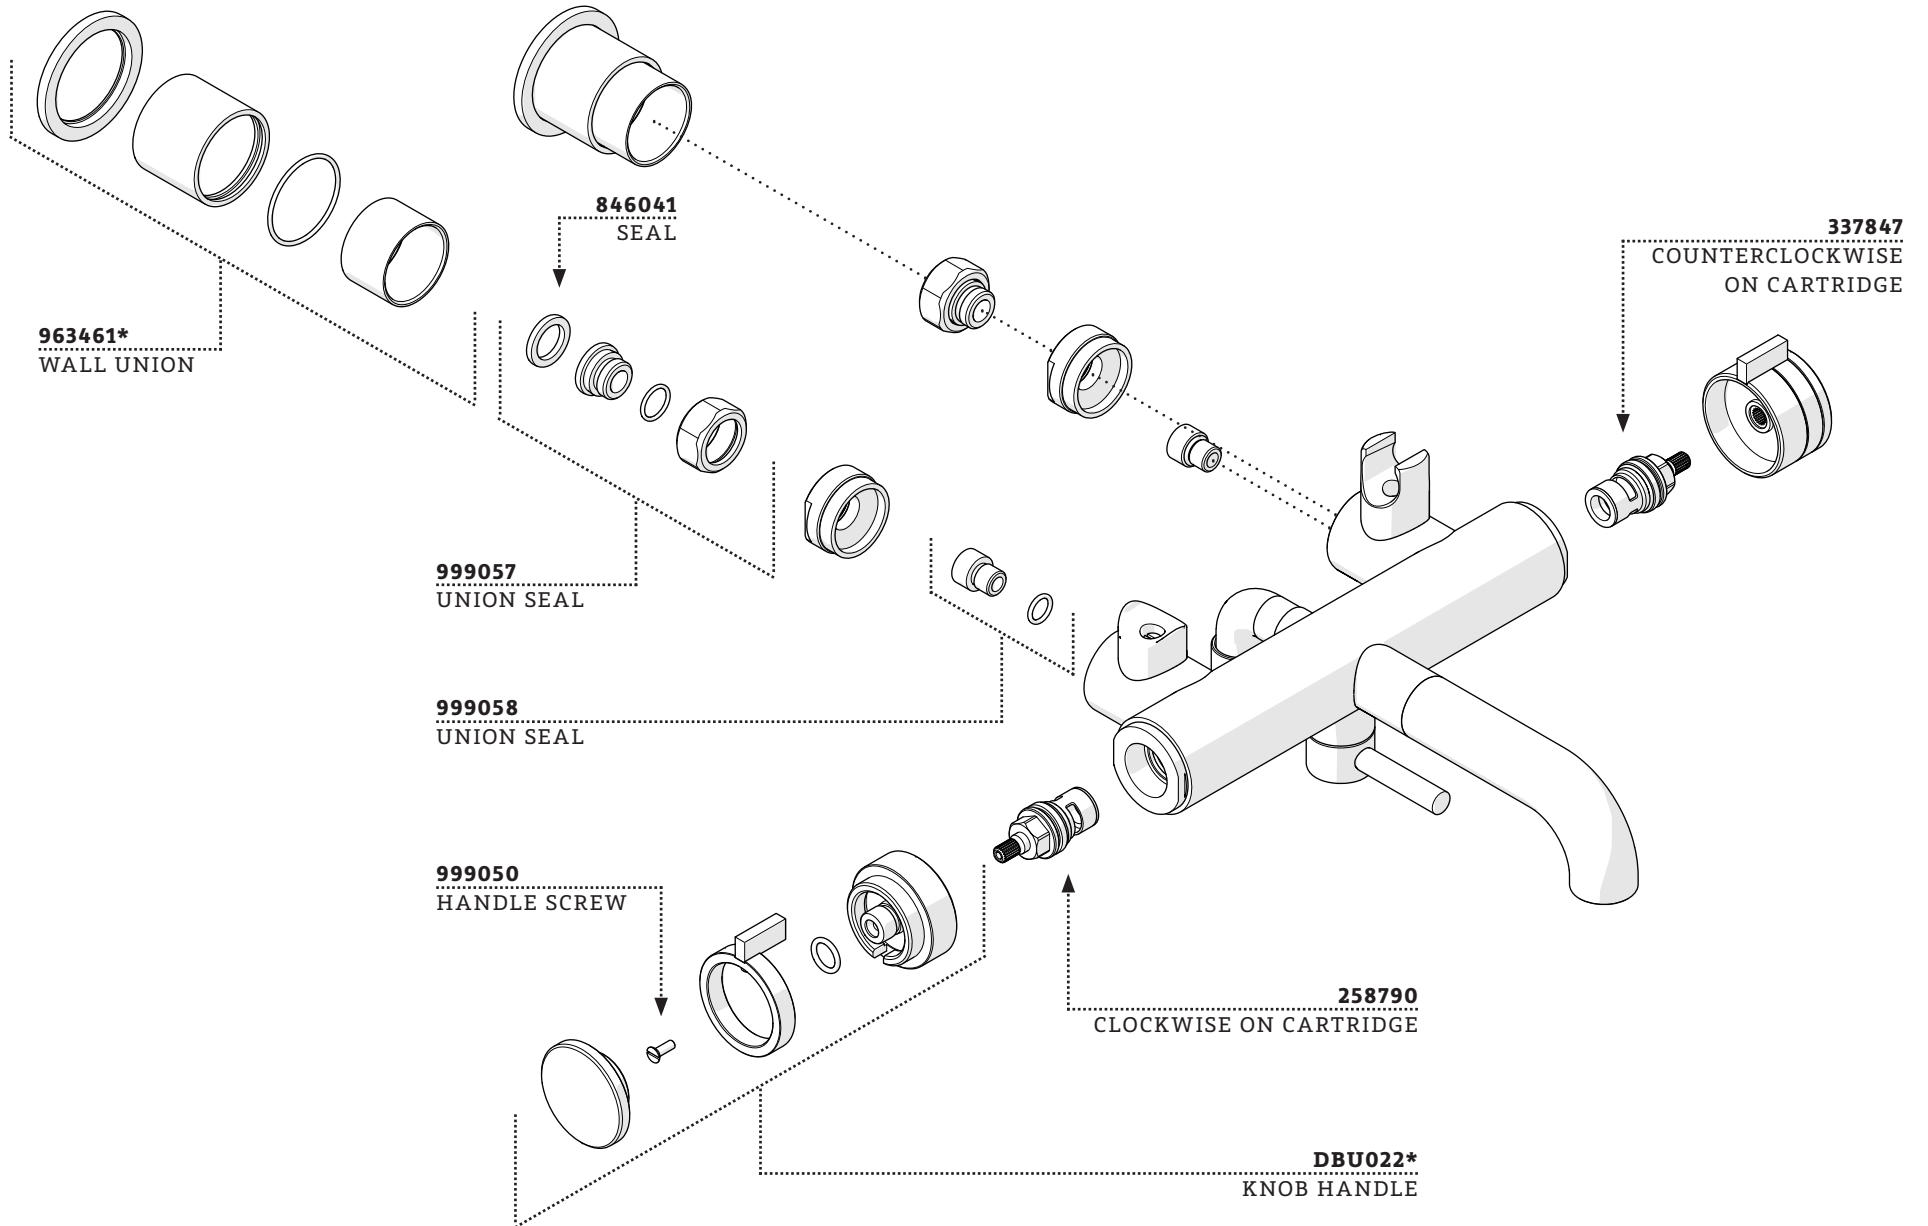

SERVICE PARTS

SERVICE PARTS

*FINISH/COLOR MUST BE SPECIFIED WHEN ORDERING
++SUPPLIED AS A PAIR

DOCUMENT: SPDB15_REV01

SERVICE PARTS

989199*
HANDSHOWER CRADLE

DBU002*
HANDSHOWER

535592
FLOW REGULATING
CHECK VALVE

545303*
HANDSHOWER HOSE