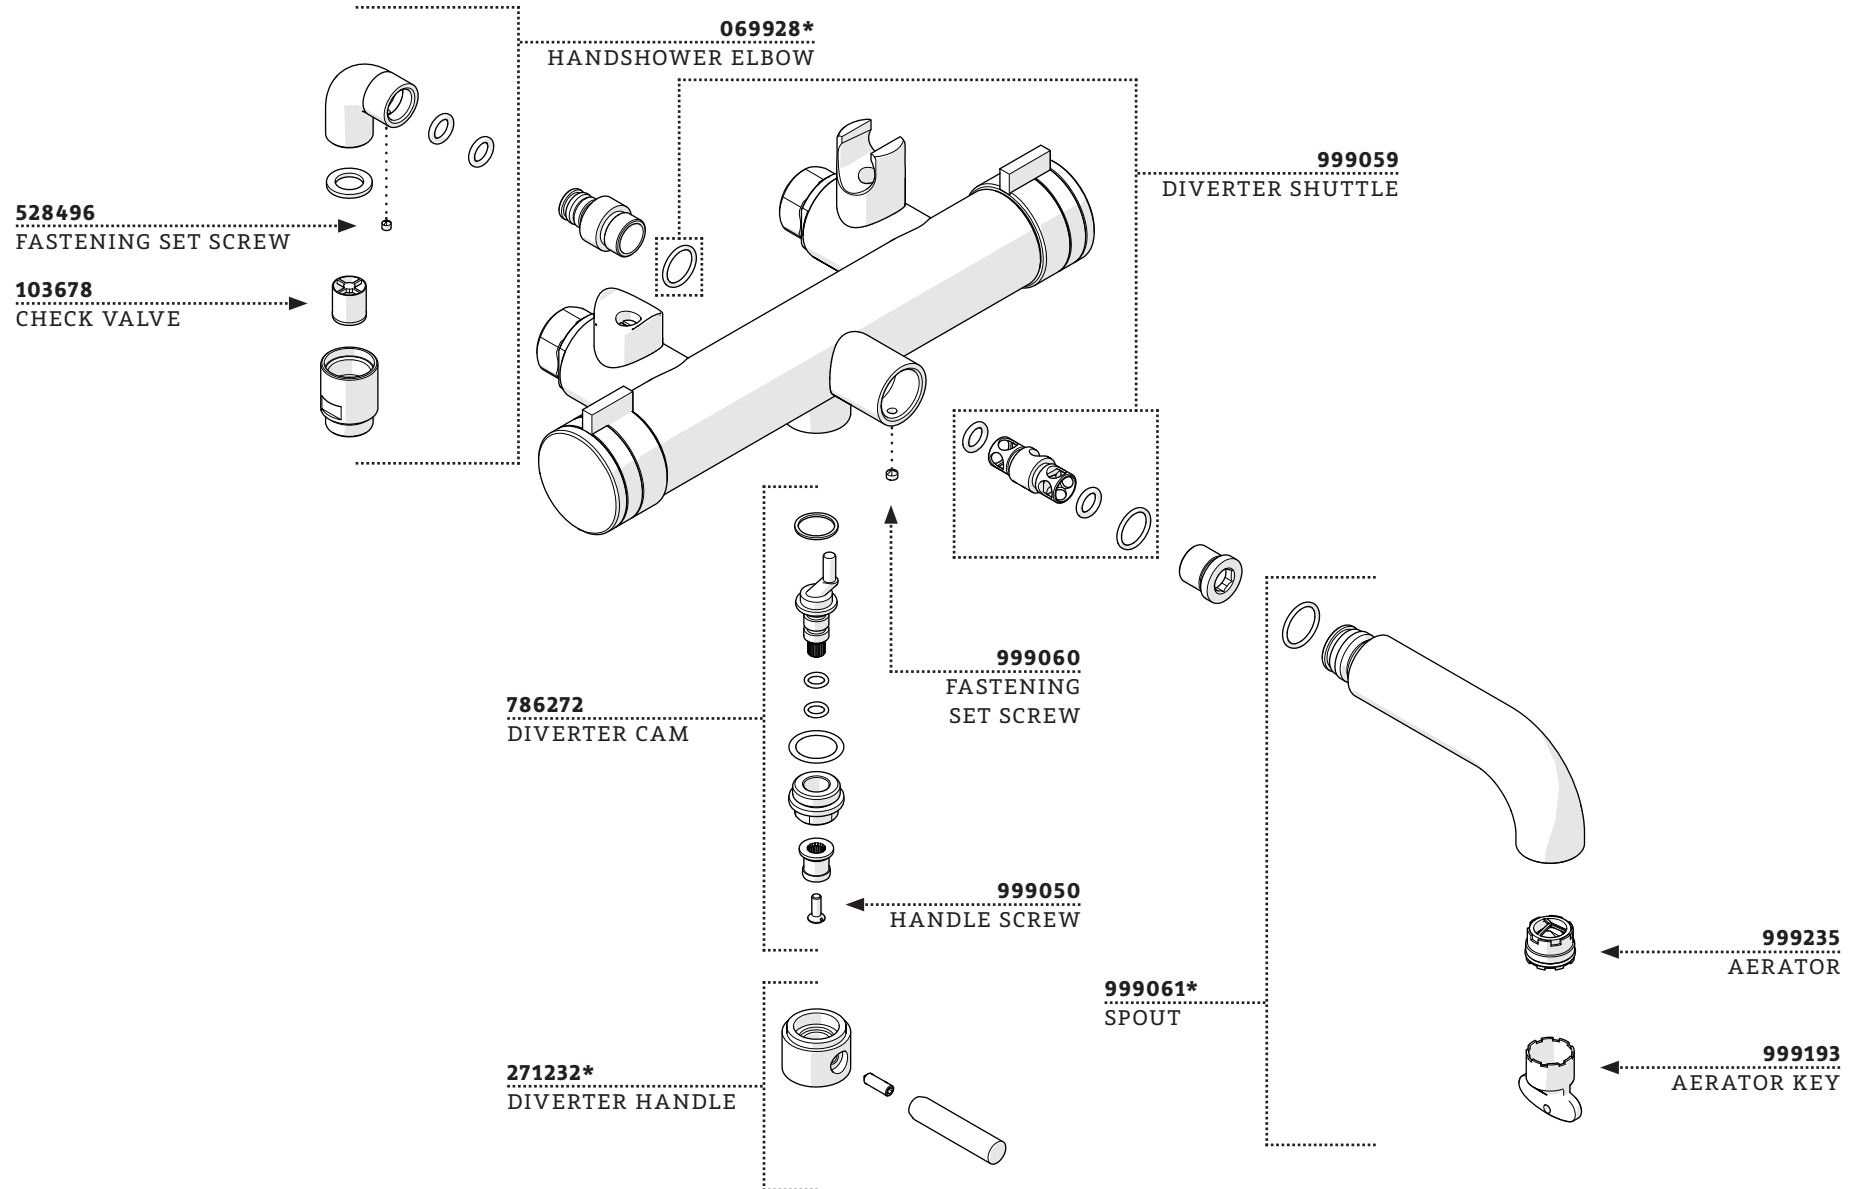

SERVICE PARTS

SERVICE PARTS

*FINISH/COLOR MUST BE SPECIFIED WHEN ORDERING
++SUPPLIED AS A PAIR

DOCUMENT: SPDB15_REV01

SERVICE PARTS

989199*
HANDSHOWER CRADLE

DBU002*
HANDSHOWER

535592
FLOW REGULATING
CHECK VALVE

545303*
HANDSHOWER HOSE