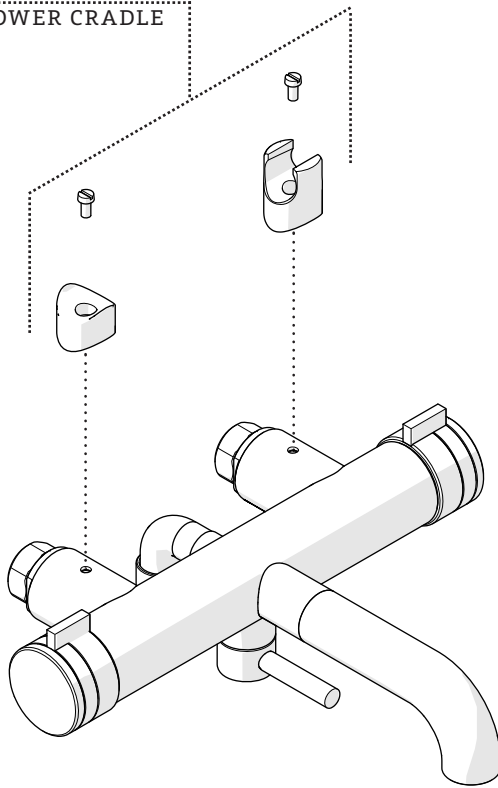

SERVICE PARTS

SERVICE PARTS

*FINISH/COLOR MUST BE SPECIFIED WHEN ORDERING
++SUPPLIED AS A PAIR

DOCUMENT: SPDB15_REV01

SERVICE PARTS

989199*
HANDSHOWER CRADLE

DBU002*
HANDSHOWER

535592
FLOW REGULATING
CHECK VALVE

545303*
HANDSHOWER HOSE