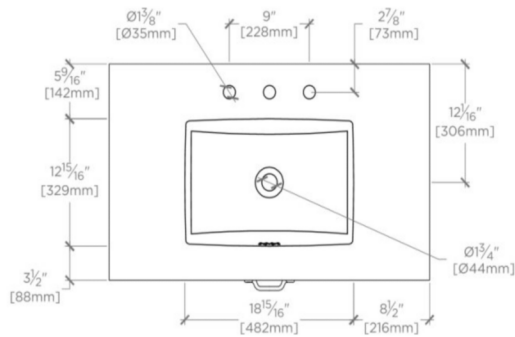

MOORLAND

MDVN02

Moorland Single Vanity Packaged with Sink and Slab Top 36" x 22" x 34 3/8"

SHOWN IN MOORLAND SINGLE VANITY PACKAGED WITH SINK AND SLAB TOP 36" X 22" X 34 3/8" | MDVN02

TECHNICAL DETAILS

ADA Compliance: No
Adjustable Levelers / Feet: Y
Depth / Width: 22"
Height: 34 3/8"
Length: 36"
Primary Material: Wood
Suggested Application: Bath

MOORLAND

MDVN02

Moorland Single Vanity Packaged with Sink and Slab Top 36" x 22" x 34 3/8"

TOP VIEW SCALE: $\frac{3}{4}$ "=1'-0"

FRONT VIEW SCALE: $\frac{3}{4}$ "=1'-0"

SIDE VIEW SCALE: $\frac{3}{4}$ "=1'-0"