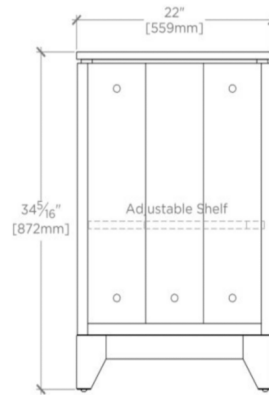

MOORLAND

MDVN02

Moorland Single Vanity Packaged with Sink and Slab Top 36" x 22" x 34 3/8"

SHOWN IN MOORLAND SINGLE VANITY PACKAGED WITH SINK AND SLAB TOP 36" X 22" X 34 3/8" | MDVN02

TECHNICAL DETAILS

ADA Compliance: No
Adjustable Levelers / Feet: Y
Depth / Width: 22"
Height: 34 3/8"
Length: 36"
Primary Material: Wood
Suggested Application: Bath

MOORLAND

MDVN02

Moorland Single Vanity Packaged with Sink and Slab Top 36" x 22" x 34 3/8"

TOP VIEW SCALE: $\frac{3}{4}$ "=1'-0"

FRONT VIEW SCALE: $\frac{3}{4}$ "=1'-0"

SIDE VIEW SCALE: $\frac{3}{4}$ "=1'-0"