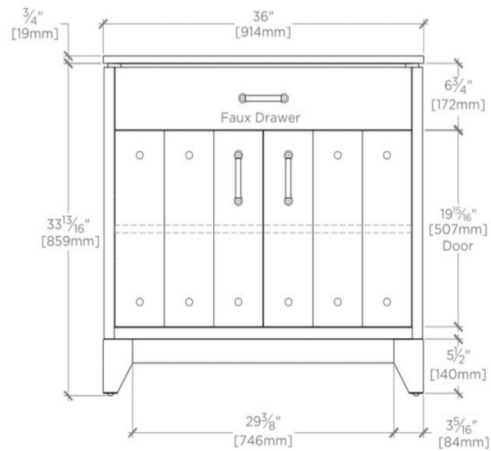

MOORLAND

MDVN02

Moorland Single Vanity Packaged with Sink and Slab Top 36" x 22" x 34 3/8"

SHOWN IN MOORLAND SINGLE VANITY PACKAGED WITH SINK AND SLAB TOP 36" X 22" X 34 3/8" | MDVN02

TECHNICAL DETAILS

ADA Compliance: No
Adjustable Levelers / Feet: Y
Depth / Width: 22"
Height: 34 3/8"
Length: 36"
Primary Material: Wood
Suggested Application: Bath

MOORLAND

MDVN02

Moorland Single Vanity Packaged with Sink and Slab Top 36" x 22" x 34 3/8"

TOP VIEW SCALE: $\frac{3}{4}$ "=1'-0"

FRONT VIEW SCALE: $\frac{3}{4}$ "=1'-0"

SIDE VIEW SCALE: $\frac{3}{4}$ "=1'-0"