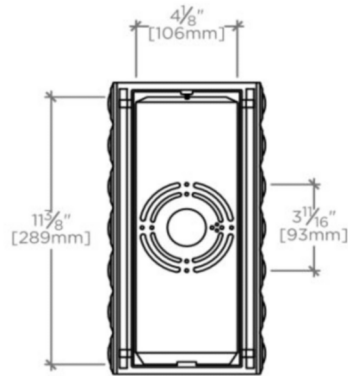

TORREY

Torrey Wall Mounted Sconce with Glass Shade

TOLT01

SHOWN IN TORREY WALL MOUNTED SCONCE WITH GLASS SHADE| TOLT01

TECHNICAL DETAILS

Bulb Base Size: E26
Bulb Type: 8.5" T10
Depth / Width: 3 1/2"
Height: 12 3/8"
Installation Type: Wall Mounted
Interior / Exterior Application: Interior Only
Junction Box Orientation: Any
Length: 6 7/16"
Number of Bulbs: One
Orientation: Up
Primary Material: Brass
Safety Warnings: Do not exceed max wattage
Shade Finish: Shiny
Shade Material: Glass
Shade Shape: U-Bend
Voltage: 120
Wet / Dry: Damp or Dry

CODES & STANDARDS

UL and CUL

PRODUCT FEATURES

Piastra glass shades
Solid brass
Uses 60 Watt T10 Bulb (included)
UL and CUL Listed

CERTIFICATIONS

TORREY

TOLT01

Torrey Wall Mounted Sconce with Glass Shade

TOP VIEW SCALE: 1/2"=1'-0"

BACK VIEW SCALE: 1/2"=1'-0"

FRONT VIEW SCALE: 1/2"=1'-0"

SIDE VIEW SCALE: 1/2"=1'-0"