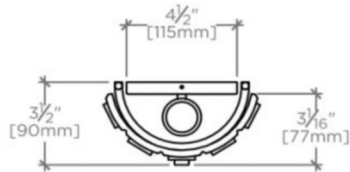

TORREY

Torrey Wall Mounted Sconce with Glass Shade

TOLT01

SHOWN IN TORREY WALL MOUNTED SCONCE WITH GLASS SHADE| TOLT01

TECHNICAL DETAILS

Bulb Base Size: E26
Bulb Type: 8.5" T10
Depth / Width: 3 1/2"
Height: 12 3/8"
Installation Type: Wall Mounted
Interior / Exterior Application: Interior Only
Junction Box Orientation: Any
Length: 6 7/16"
Number of Bulbs: One
Orientation: Up
Primary Material: Brass
Safety Warnings: Do not exceed max wattage
Shade Finish: Shiny
Shade Material: Glass
Shade Shape: U-Bend
Voltage: 120
Wet / Dry: Damp or Dry

CODES & STANDARDS

UL and CUL

PRODUCT FEATURES

Piastra glass shades
Solid brass
Uses 60 Watt T10 Bulb (included)
UL and CUL Listed

CERTIFICATIONS

TORREY

TOLT01

Torrey Wall Mounted Sconce with Glass Shade

TOP VIEW SCALE: 1/2"=1'-0"

BACK VIEW SCALE: 1/2"=1'-0"

FRONT VIEW SCALE: 1/2"=1'-0"

SIDE VIEW SCALE: 1/2"=1'-0"