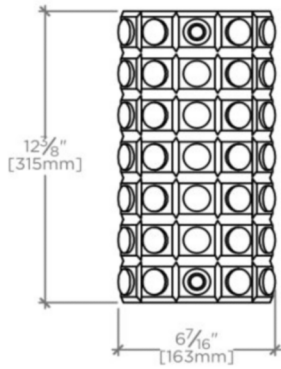

TORREY

Torrey Wall Mounted Sconce with Glass Shade

TOLT01

SHOWN IN TORREY WALL MOUNTED SCONCE WITH GLASS SHADE| TOLT01

TECHNICAL DETAILS

Bulb Base Size: E26
Bulb Type: 8.5" T10
Depth / Width: 3 1/2"
Height: 12 3/8"
Installation Type: Wall Mounted
Interior / Exterior Application: Interior Only
Junction Box Orientation: Any
Length: 6 7/16"
Number of Bulbs: One
Orientation: Up
Primary Material: Brass
Safety Warnings: Do not exceed max wattage
Shade Finish: Shiny
Shade Material: Glass
Shade Shape: U-Bend
Voltage: 120
Wet / Dry: Damp or Dry

CODES & STANDARDS

UL and CUL

PRODUCT FEATURES

Piastra glass shades
Solid brass
Uses 60 Watt T10 Bulb (included)
UL and CUL Listed

CERTIFICATIONS

TORREY

TOLT01

Torrey Wall Mounted Sconce with Glass Shade

TOP VIEW SCALE: 1/2"=1'-0"

BACK VIEW SCALE: 1/2"=1'-0"

FRONT VIEW SCALE: 1/2"=1'-0"

SIDE VIEW SCALE: 1/2"=1'-0"