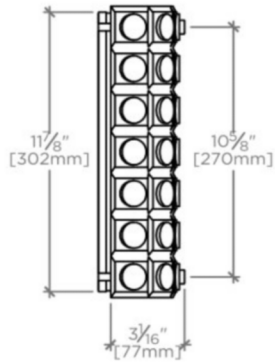

TORREY

Torrey Wall Mounted Sconce with Glass Shade

TOLT01

SHOWN IN TORREY WALL MOUNTED SCONCE WITH GLASS SHADE| TOLT01

TECHNICAL DETAILS

Bulb Base Size: E26
Bulb Type: 8.5" T10
Depth / Width: 3 1/2"
Height: 12 3/8"
Installation Type: Wall Mounted
Interior / Exterior Application: Interior Only
Junction Box Orientation: Any
Length: 6 7/16"
Number of Bulbs: One
Orientation: Up
Primary Material: Brass
Safety Warnings: Do not exceed max wattage
Shade Finish: Shiny
Shade Material: Glass
Shade Shape: U-Bend
Voltage: 120
Wet / Dry: Damp or Dry

CODES & STANDARDS

UL and CUL

PRODUCT FEATURES

Piastra glass shades
Solid brass
Uses 60 Watt T10 Bulb (included)
UL and CUL Listed

CERTIFICATIONS

TORREY

TOLT01

Torrey Wall Mounted Sconce with Glass Shade

TOP VIEW SCALE: 1/2"=1'-0"

BACK VIEW SCALE: 1/2"=1'-0"

FRONT VIEW SCALE: 1/2"=1'-0"

SIDE VIEW SCALE: 1/2"=1'-0"