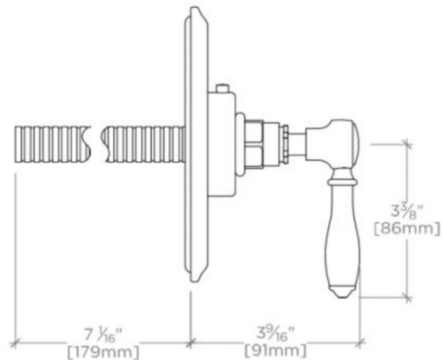

### TECHNICAL DETAILS

ADA Compliance: Yes  
Control Valve Rough-in Depth Maximum: 8"  
Control Valve Rough-in Depth Minimum: 2"  
Diverter Valve Rough-in Depth Maximum: 3.76"  
Diverter Valve Rough-in Depth Minimum: 2.83"  
Index Color / Finish and Material: White Porcelain  
Depth / Width: 3 1/2"  
Height: 6 1/4"  
Integrated Diverter: N  
Length: 6"  
Primary Material: Brass  
Suggested Application: Bath

## EATH20

Easton Vintage Thermostatic Control Valve Trim with Oak Lever Handle

TOP VIEW SCALE: 3"=1'-0"

FRONT VIEW SCALE: 3"=1'-0"

SIDE VIEW SCALE: 3"=1'-0"