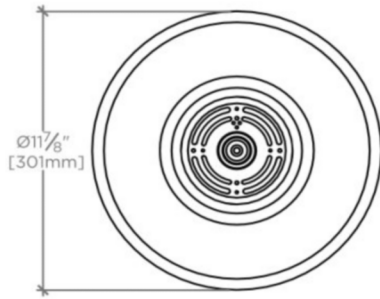

PERCY

Percy Ceiling Mounted Single Pendant with Metal Shade

PYLT02

SHOWN IN PERCY CEILING MOUNTED SINGLE PENDANT WITH METAL SHADE| PYLT02

TECHNICAL DETAILS

Ambient / Task: Task
Bulb Base Size: E26
Bulb Type: Edison Filament
Depth / Width: 11 7/8"
Height: 13 5/16"
Installation Type: Ceiling Mounted
Interior / Exterior Application: Interior Only
Junction Box Orientation: Any
Length: 11 7/8"
Number of Bulbs: One
Primary Material: Brass
Safety Warnings: Do not exceed max wattage
Shade Finish: Shiny
Shade Material: Brass
Shade Shape: Trumpet
Voltage: 120
Wet / Dry: Damp or Dry

Ø11⁷/₈"
[301mm]

TOP VIEW

SCALE: 1¹/₂"=1'-0"

Ø4"
[102mm]
2³/₄" [70mm] 3⁹/₁₆" [90mm]

MOUNTING PLATE

SCALE: 1¹/₂"=1'-0"

13⁵/₁₆" MIN
[338mm]
72" MAX
[1828mm]

FRONT VIEW

SCALE: 1¹/₂"=1'-0"

13⁵/₁₆" [20mm] 3¹/₂" [90mm] 2³/₈" [60mm]
3", 6", 12" & 2x18" Stems are provided
Stems cannot be cut

7¹³/₁₆" [198mm]

SIDE VIEW

SCALE: 1¹/₂"=1'-0"