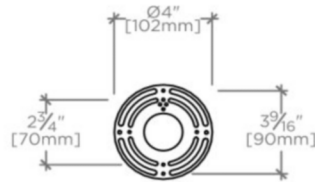

PERCY

Percy Ceiling Mounted Single Pendant with Metal Shade

PYLT02

SHOWN IN PERCY CEILING MOUNTED SINGLE PENDANT WITH METAL SHADE| PYLT02

TECHNICAL DETAILS

Ambient / Task: Task
Bulb Base Size: E26
Bulb Type: Edison Filament
Depth / Width: 11 7/8"
Height: 13 5/16"
Installation Type: Ceiling Mounted
Interior / Exterior Application: Interior Only
Junction Box Orientation: Any
Length: 11 7/8"
Number of Bulbs: One
Primary Material: Brass
Safety Warnings: Do not exceed max wattage
Shade Finish: Shiny
Shade Material: Brass
Shade Shape: Trumpet
Voltage: 120
Wet / Dry: Damp or Dry

Ø11⁷/₈"
[301mm]

TOP VIEW

SCALE: 1¹/₂"=1'-0"

Ø4"
[102mm]
2³/₄" [70mm] 3⁹/₁₆" [90mm]

MOUNTING PLATE

SCALE: 1¹/₂"=1'-0"

13⁵/₁₆" MIN
[338mm]
72" MAX
[1828mm]

FRONT VIEW

SCALE: 1¹/₂"=1'-0"

13⁵/₁₆" [20mm] 3¹/₂" [90mm] 2³/₈" [60mm]
3", 6", 12" & 2x18" Stems are provided
Stems cannot be cut

7¹³/₁₆" [198mm]

SIDE VIEW

SCALE: 1¹/₂"=1'-0"