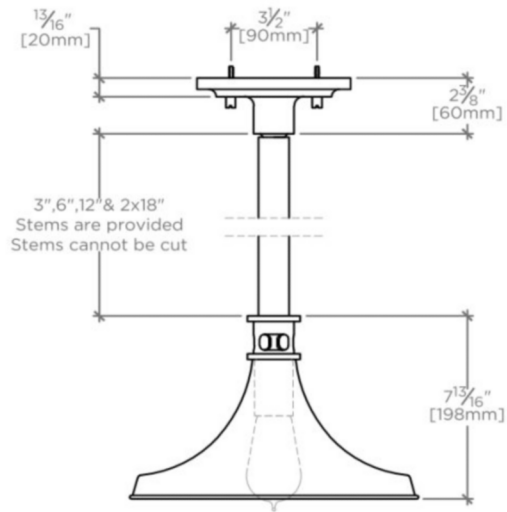

PERCY

Percy Ceiling Mounted Single Pendant with Metal Shade

PYLT02

SHOWN IN PERCY CEILING MOUNTED SINGLE PENDANT WITH METAL SHADE| PYLT02

TECHNICAL DETAILS

Ambient / Task: Task
Bulb Base Size: E26
Bulb Type: Edison Filament
Depth / Width: 11 7/8"
Height: 13 5/16"
Installation Type: Ceiling Mounted
Interior / Exterior Application: Interior Only
Junction Box Orientation: Any
Length: 11 7/8"
Number of Bulbs: One
Primary Material: Brass
Safety Warnings: Do not exceed max wattage
Shade Finish: Shiny
Shade Material: Brass
Shade Shape: Trumpet
Voltage: 120
Wet / Dry: Damp or Dry

Ø11⁷/₈"
[301mm]

TOP VIEW

SCALE: 1¹/₂"=1'-0"

Ø4"
[102mm]
2³/₄" [70mm] 3⁹/₁₆" [90mm]

MOUNTING PLATE

SCALE: 1¹/₂"=1'-0"

13⁵/₁₆" MIN
[338mm]
72" MAX
[1828mm]

FRONT VIEW

SCALE: 1¹/₂"=1'-0"

13⁵/₁₆" [20mm] 3¹/₂" [90mm] 2³/₈" [60mm]
3", 6", 12" & 2x18" Stems are provided
Stems cannot be cut

7¹³/₁₆" [198mm]

SIDE VIEW

SCALE: 1¹/₂"=1'-0"