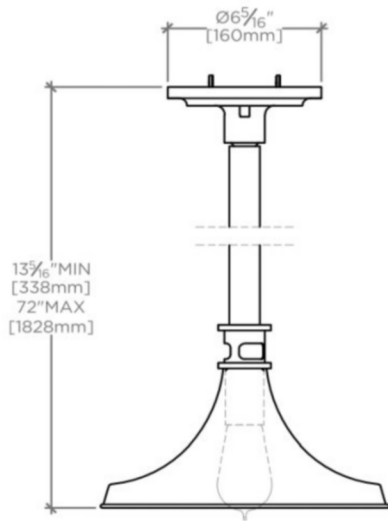

PERCY

Percy Ceiling Mounted Single Pendant with Metal Shade

PYLT02

SHOWN IN PERCY CEILING MOUNTED SINGLE PENDANT WITH METAL SHADE| PYLT02

TECHNICAL DETAILS

Ambient / Task: Task
Bulb Base Size: E26
Bulb Type: Edison Filament
Depth / Width: 11 7/8"
Height: 13 5/16"
Installation Type: Ceiling Mounted
Interior / Exterior Application: Interior Only
Junction Box Orientation: Any
Length: 11 7/8"
Number of Bulbs: One
Primary Material: Brass
Safety Warnings: Do not exceed max wattage
Shade Finish: Shiny
Shade Material: Brass
Shade Shape: Trumpet
Voltage: 120
Wet / Dry: Damp or Dry

Ø11⁷/₈"
[301mm]

TOP VIEW

SCALE: 1¹/₂"=1'-0"

Ø4"
[102mm]
2³/₄" [70mm] 3⁹/₁₆" [90mm]

MOUNTING PLATE

SCALE: 1¹/₂"=1'-0"

13⁵/₁₆" MIN
[338mm]
72" MAX
[1828mm]

FRONT VIEW

SCALE: 1¹/₂"=1'-0"

13⁵/₁₆" [20mm] 3¹/₂" [90mm] 2³/₈" [60mm]
3", 6", 12" & 2x18" Stems are provided
Stems cannot be cut

7¹³/₁₆" [198mm]

SIDE VIEW

SCALE: 1¹/₂"=1'-0"