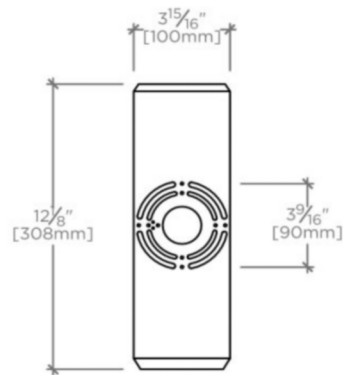

### TECHNICAL DETAILS

Ambient / Task: Ambient  
Bulb Base Size: E12  
Bulb Type: Candelabra  
Depth / Width: 6 1/4"  
Height: 12 5/8"  
Installation Type: Wall Mounted  
Interior / Exterior Application: Interior Only  
Junction Box Orientation: Any  
Length: 4 5/16"  
Number of Bulbs: One  
Orientation: Up  
Primary Material: Brass  
Safety Warnings: Do not exceed max wattage  
Shade Finish: Off White  
Shade Material: Hardback Linen  
Shade Shape: Cone  
Voltage: 120  
Wet / Dry: Damp or Dry

## EZLT01

Erna Wall Mounted Single Arm Sconce with Fabric Shade

TOP VIEW

SCALE:  $1\frac{1}{2}"=1'-0"$

MOUNTING PLATE

SCALE:  $1\frac{1}{2}"=1'-0"$

FRONT VIEW

SCALE:  $1\frac{1}{2}"=1'-0"$

SIDE VIEW

SCALE:  $1\frac{1}{2}"=1'-0"$