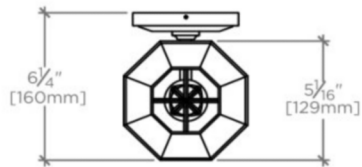

WATERWORKS

ERNA

EZLT01

Erna Wall Mounted Single Arm Sconce with Fabric Shade

TOP VIEW

SCALE: $1\frac{1}{2}"=1'-0"$