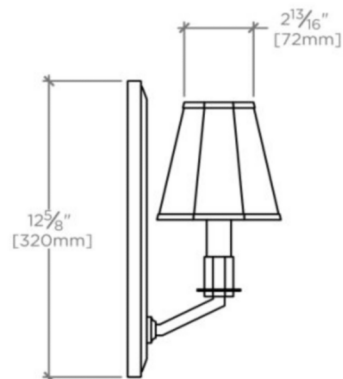

### TECHNICAL DETAILS

Ambient / Task: Ambient  
Bulb Base Size: E12  
Bulb Type: Candelabra  
Depth / Width: 6 1/4"  
Height: 12 5/8"  
Installation Type: Wall Mounted  
Interior / Exterior Application: Interior Only  
Junction Box Orientation: Any  
Length: 4 5/16"  
Number of Bulbs: One  
Orientation: Up  
Primary Material: Brass  
Safety Warnings: Do not exceed max wattage  
Shade Finish: Off White  
Shade Material: Hardback Linen  
Shade Shape: Cone  
Voltage: 120  
Wet / Dry: Damp or Dry

## EZLT01

Erna Wall Mounted Single Arm Sconce with Fabric Shade

TOP VIEW

SCALE:  $1\frac{1}{2}"=1'-0"$

MOUNTING PLATE

SCALE:  $1\frac{1}{2}"=1'-0"$

FRONT VIEW

SCALE:  $1\frac{1}{2}"=1'-0"$

SIDE VIEW

SCALE:  $1\frac{1}{2}"=1'-0"$