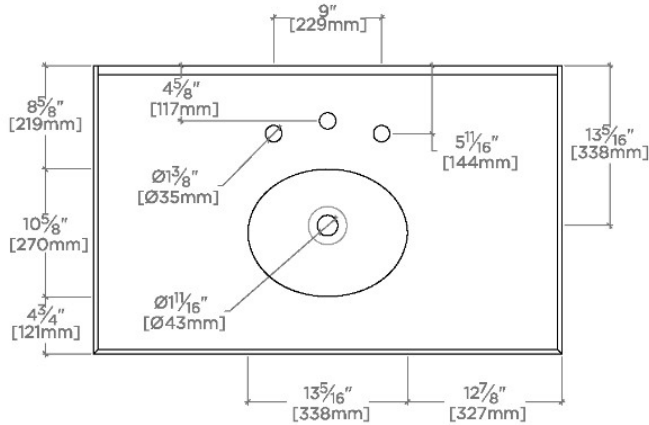

PELHAM

PEWS01

Pelham Four Leg Single Washstand Packaged with Sink and Slab Top 39" x 24" x 38"

SHOWN IN PELHAM FOUR LEG SINGLE WASHSTAND PACKAGED WITH SINK AND SLAB TOP 39" X 24" X 38" | PEWS01

TECHNICAL DETAILS

CODES & STANDARDS

PRODUCT FEATURES

Solid Brass

Lower glass shelf for storage

Includes Manchester Sink (MRLVHU) and Carrara stone top

Custom sizes not available

Can be purchased singly (100519)

CERTIFICATIONS

PRODUCT (NOTES)

PELHAM

PEWS01

Pelham Four Leg Single Washstand Packaged with Sink and Slab Top 39" x 24" x 38"

TOP VIEW

SCALE: 3/4"=1'-0"

FRONT VIEW

SCALE: 3/4"=1'-0"

SIDE VIEW

SCALE: 3/4"=1'-0"