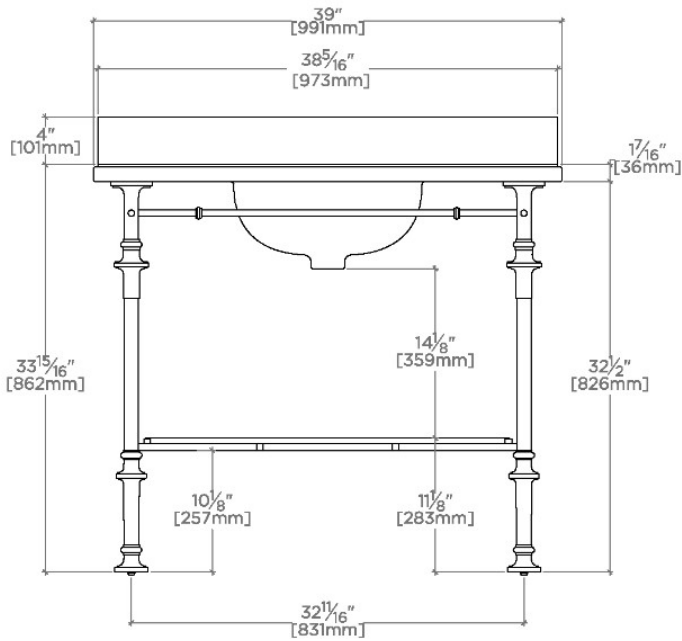

PRODUCT (NOTES)

PELHAM

PEWS01

Pelham Four Leg Single Washstand Packaged with Sink and Slab Top 39" x 24" x 38"

TOP VIEW

SCALE: 3/4"=1'-0"

FRONT VIEW

SCALE: 3/4"=1'-0"

SIDE VIEW

SCALE: 3/4"=1'-0"