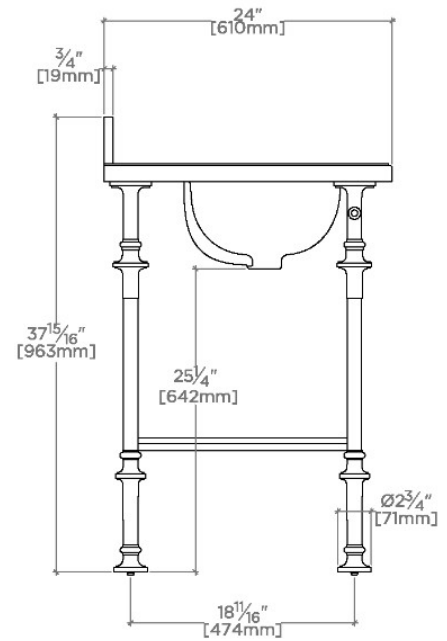

PELHAM

PEWS01

Pelham Four Leg Single Washstand Packaged with Sink and Slab Top 39" x 24" x 38"

SHOWN IN PELHAM FOUR LEG SINGLE WASHSTAND PACKAGED WITH SINK AND SLAB TOP 39" X 24" X 38" | PEWS01

TECHNICAL DETAILS

CODES & STANDARDS

PRODUCT FEATURES

Solid Brass

Lower glass shelf for storage

Includes Manchester Sink (MRLVHU) and Carrara stone top

Custom sizes not available

Can be purchased singly (100519)

CERTIFICATIONS

PRODUCT (NOTES)

PELHAM

PEWS01

Pelham Four Leg Single Washstand Packaged with Sink and Slab Top 39" x 24" x 38"

TOP VIEW

SCALE: 3/4"=1'-0"

FRONT VIEW

SCALE: 3/4"=1'-0"

SIDE VIEW

SCALE: 3/4"=1'-0"