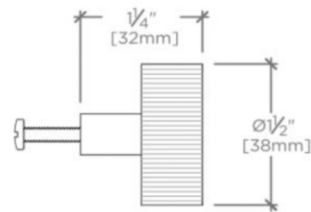

Muir 1 1/2" Metal and Walnut Inset Knob

MOUNTING HARDWARE INCLUDED		
STYLE #	DESCRIPTION	QTY
998945	Service Parts 8-32 1" Truss Head Machine Screw, Combo, Slotted	1
998946	Service Parts 8-32 1/2" Truss Head Machine Screw, Combo, Slotted	1

TOP VIEW SCALE: 6"=1'-0"

ISO VIEW SCALE: 6"=1'-0"

FRONT VIEW SCALE: 6"=1'-0"

SIDE VIEW SCALE: 6"=1'-0"