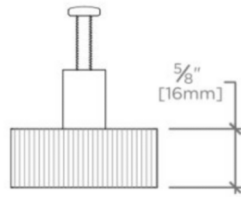

Muir 1 1/2" Metal and Walnut Inset Knob

MOUNTING HARDWARE INCLUDED		
STYLE #	DESCRIPTION	QTY
998945	Service Parts 8-32 1" Truss Head Machine Screw, Combo, Slotted	1
998946	Service Parts 8-32 1/2" Truss Head Machine Screw, Combo, Slotted	1

TOP VIEW SCALE: 6"=1'-0"

ISO VIEW SCALE: 6"=1'-0"

FRONT VIEW SCALE: 6"=1'-0"

SIDE VIEW SCALE: 6"=1'-0"