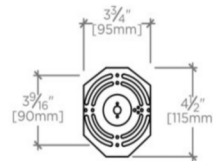

MONTECITO

MTLT02

Montecito Wall Mounted Double Arm Sconce with Perforated Shades

SHOWN IN MONTECITO WALL MOUNTED DOUBLE ARM SCONCE WITH PERFORATED SHADES| MTLT02

TECHNICAL DETAILS

Ambient / Task: Ambient
Bulb Base Size: E26
Bulb Type: Edison Filament
Depth / Width: 7 3/8"
Height: 12"
Installation Type: Wall Mounted
Interior / Exterior Application: Interior Only
Junction Box Orientation: Any
Length: 14 3/8"
Number of Bulbs: Two
Orientation: Up
Primary Material: Brass
Safety Warnings: Do not exceed max wattage
Shade Finish: Textured
Shade Material: Perforated Metal
Shade Shape: Cylinder
Voltage: 120
Wet / Dry: Damp or Dry

CODES & STANDARDS

UL and CUL

PRODUCT FEATURES

Two-tone mix of metals
Solid brass fixture with steel perforated shades
UL and CUL Listed

MONTECITO

MTLT02

Montecito Wall Mounted Double Arm Sconce with Perforated Shades

TOP VIEW SCALE: 1/2"=1'-0"

MOUNTING PLATE SCALE: 1/2"=1'-0"

FRONT VIEW SCALE: 1/2"=1'-0"

SIDE VIEW SCALE: 1/2"=1'-0"