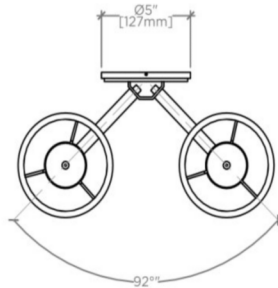

MONTECITO

MTLT02

Montecito Wall Mounted Double Arm Sconce with Perforated Shades

SHOWN IN MONTECITO WALL MOUNTED DOUBLE ARM SCONCE WITH PERFORATED SHADES| MTLT02

TECHNICAL DETAILS

Ambient / Task: Ambient
Bulb Base Size: E26
Bulb Type: Edison Filament
Depth / Width: 7 3/8"
Height: 12"
Installation Type: Wall Mounted
Interior / Exterior Application: Interior Only
Junction Box Orientation: Any
Length: 14 3/8"
Number of Bulbs: Two
Orientation: Up
Primary Material: Brass
Safety Warnings: Do not exceed max wattage
Shade Finish: Textured
Shade Material: Perforated Metal
Shade Shape: Cylinder
Voltage: 120
Wet / Dry: Damp or Dry

TOP VIEW SCALE: 1/2"=1'-0"

MOUNTING PLATE SCALE: 1/2"=1'-0"

FRONT VIEW SCALE: 1/2"=1'-0"

SIDE VIEW SCALE: 1/2"=1'-0"