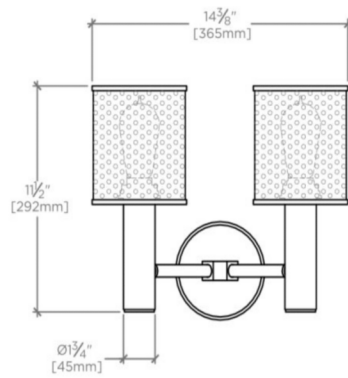

MONTECITO

MTLT02

Montecito Wall Mounted Double Arm Sconce with Perforated Shades

SHOWN IN MONTECITO WALL MOUNTED DOUBLE ARM SCONCE WITH PERFORATED SHADES| MTLT02

TECHNICAL DETAILS

Ambient / Task: Ambient
Bulb Base Size: E26
Bulb Type: Edison Filament
Depth / Width: 7 3/8"
Height: 12"
Installation Type: Wall Mounted
Interior / Exterior Application: Interior Only
Junction Box Orientation: Any
Length: 14 3/8"
Number of Bulbs: Two
Orientation: Up
Primary Material: Brass
Safety Warnings: Do not exceed max wattage
Shade Finish: Textured
Shade Material: Perforated Metal
Shade Shape: Cylinder
Voltage: 120
Wet / Dry: Damp or Dry

CODES & STANDARDS

UL and CUL

PRODUCT FEATURES

Two-tone mix of metals
Solid brass fixture with steel perforated shades
UL and CUL Listed

MONTECITO

MTLT02

Montecito Wall Mounted Double Arm Sconce with Perforated Shades

TOP VIEW SCALE: 1/2"=1'-0"

MOUNTING PLATE SCALE: 1/2"=1'-0"

FRONT VIEW SCALE: 1/2"=1'-0"

SIDE VIEW SCALE: 1/2"=1'-0"