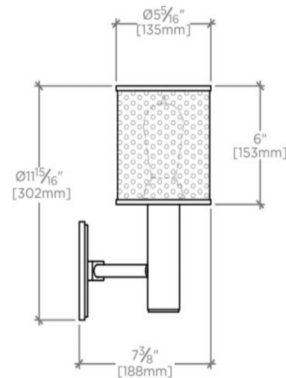

MONTECITO

MTLT02

Montecito Wall Mounted Double Arm Sconce with Perforated Shades

SHOWN IN MONTECITO WALL MOUNTED DOUBLE ARM SCONCE WITH PERFORATED SHADES| MTLT02

TECHNICAL DETAILS

Ambient / Task: Ambient
Bulb Base Size: E26
Bulb Type: Edison Filament
Depth / Width: 7 3/8"
Height: 12"
Installation Type: Wall Mounted
Interior / Exterior Application: Interior Only
Junction Box Orientation: Any
Length: 14 3/8"
Number of Bulbs: Two
Orientation: Up
Primary Material: Brass
Safety Warnings: Do not exceed max wattage
Shade Finish: Textured
Shade Material: Perforated Metal
Shade Shape: Cylinder
Voltage: 120
Wet / Dry: Damp or Dry

CODES & STANDARDS

UL and CUL

PRODUCT FEATURES

Two-tone mix of metals
Solid brass fixture with steel perforated shades
UL and CUL Listed

MONTECITO

MTLT02

Montecito Wall Mounted Double Arm Sconce with Perforated Shades

TOP VIEW SCALE: 1/2"=1'-0"

MOUNTING PLATE SCALE: 1/2"=1'-0"

FRONT VIEW SCALE: 1/2"=1'-0"

SIDE VIEW SCALE: 1/2"=1'-0"