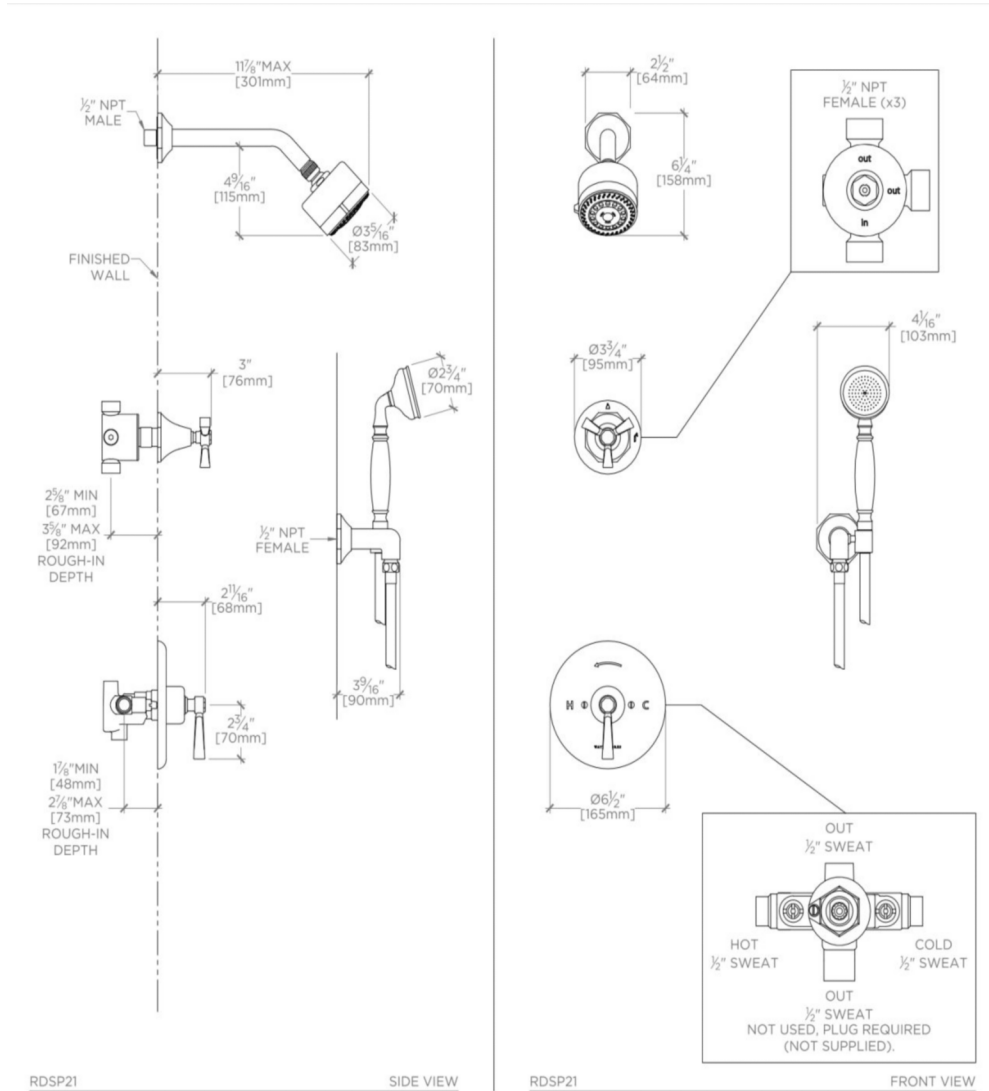

## ROADSTER

RDSP21

Roadster Pressure Balance Shower Package with 3 1/4" Shower Head, Handshower and Diverter Tri-Spoke Handle

SHOWN IN ROADSTER PRESSURE BALANCE SHOWER PACKAGE WITH 3 1/4" SHOWER HEAD, HANDSHOWER AND DIVERTER

### PRODUCT FEATURES

This shower package is composed of the following product styles: RDSH01, UNSH03, RDPB10, GUPB81, RDHS01, UN2PG1, GUDV23, RDVC40

## ROADSTER

RDSP21

Roadster Pressure Balance Shower Package with 3 1/4" Shower Head, Handshower and Diverter Tri-Spoke Handle

RDSP21 SIDE VIEW  
THIS DRAWING IS NOT INTENDED FOR USE AS A PIPING SCHEMATIC