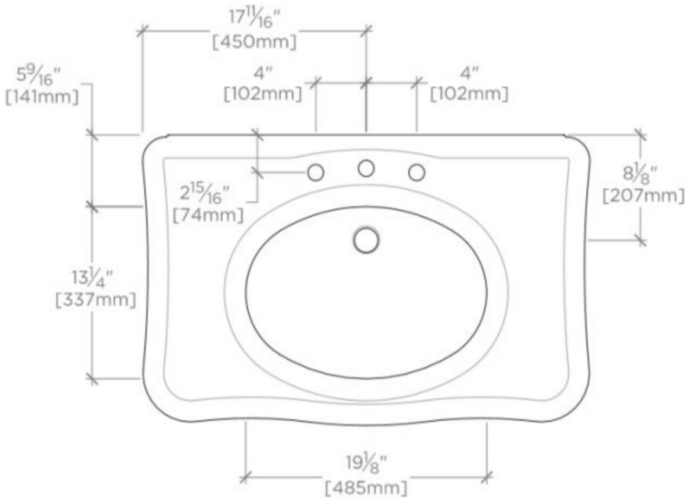

WATERWORKS

BELLE EPOQUE

BECL36

Belle Epoque Vitreous China Two Leg Single Console 35 3/4" x 22 1/2" x 31 3/4"

SHOWN IN WHITE

TECHNICAL DETAILS

Depth / Width: 22 3/8"
Height: 33 3/16"
Length: 35 7/16"
Suggested Application: Bath

CODES & STANDARDS

Code # BECL36:

PRODUCT FEATURES

Made of pristine white porcelain a durable vitreous china.

PRODUCT (NOTES)

Slab countertop and sink sold separately

WATERWORKS

BELLE EPOQUE

BECL36

Belle Epoque Vitreous China Two Leg Single Console 35 3/4" x 22 1/8" x 31 3/4"

TOP VIEW

SCALE: 3/4"=1'-0"

FRONT VIEW

SCALE: 3/4"=1'-0"

SIDE VIEW

SCALE: 3/4"=1'-0"