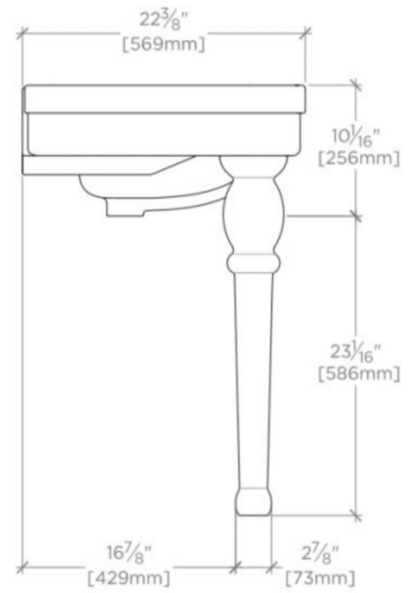

WATERWORKS

BELLE EPOQUE

BECL36

Belle Epoque Vitreous China Two Leg Single Console 35 3/4" x 22 1/2" x 31 3/4"

SHOWN IN WHITE

TECHNICAL DETAILS

Depth / Width: 22 3/8"
Height: 33 3/16"
Length: 35 7/16"
Suggested Application: Bath

BECL36

Belle Epoque Vitreous China Two Leg Single Console 35 3/4" x 22 1/8" x 31 3/4"

TOP VIEW

SCALE: 3/4"=1'-0"

FRONT VIEW

SCALE: 3/4"=1'-0"

SIDE VIEW

SCALE: 3/4"=1'-0"