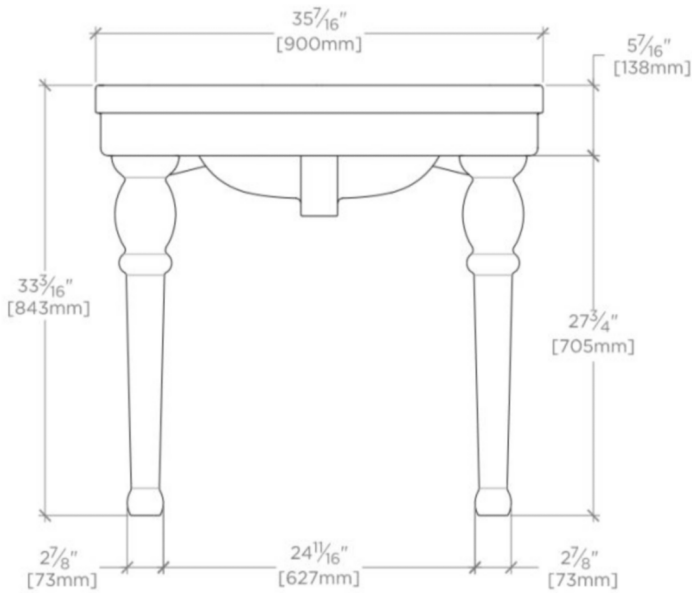

WATERWORKS

BELLE EPOQUE

BECL36

Belle Epoque Vitreous China Two Leg Single Console 35 3/4" x 22 1/2" x 31 3/4"

SHOWN IN WHITE

TECHNICAL DETAILS

Depth / Width: 22 3/8"
Height: 33 3/16"
Length: 35 7/16"
Suggested Application: Bath

CODES & STANDARDS

Code # BECL36:

PRODUCT FEATURES

Made of pristine white porcelain a durable vitreous china.

PRODUCT (NOTES)

Slab countertop and sink sold separately

WATERWORKS

BELLE EPOQUE

BECL36

Belle Epoque Vitreous China Two Leg Single Console 35 3/4" x 22 1/8" x 31 3/4"

TOP VIEW

SCALE: 3/4"=1'-0"

FRONT VIEW

SCALE: 3/4"=1'-0"

SIDE VIEW

SCALE: 3/4"=1'-0"