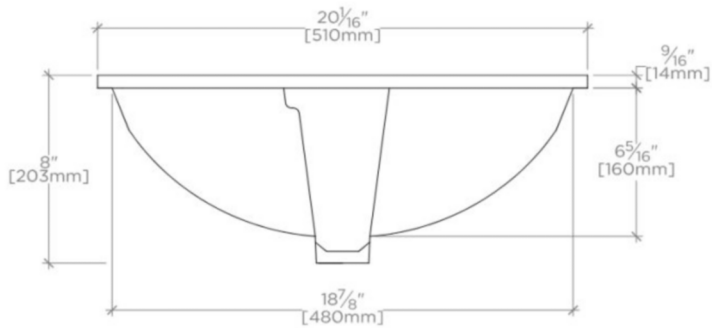

### TECHNICAL DETAILS

ADA Compliance: When installed per ADA guidelines  
Bowl Shape: Rectangular  
Drain Hole Depth: 35 mm  
Drain Hole Diameter: 35 mm  
Depth / Width: 359 mm  
Height: 203 mm  
Installation Type: Undermount  
Integrated Diverter: N  
Integrated Spray: N  
Length: 510 mm  
Primary Material: Vitreous China  
Spout Swivel: N  
Stain Resistance: N  
Suggested Application: Bath

### PRODUCT (NOTES)

Dimensions of sinks are nominal and are subject to slight variations.

## CLARA

CYLV20

Clara Undermount Rectangular Vitreous China Lavatory Sink Single  
Glazed 20 1/16" x 14 1/8" x 8"

TOP VIEW

SCALE: 1/2"=1'-0"

FRONT VIEW

SCALE: 1/2"=1'-0"

SIDE VIEW

SCALE: 1/2"=1'-0"