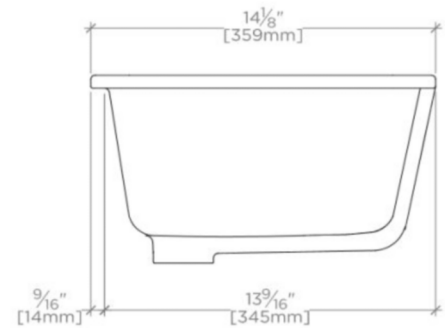

### TECHNICAL DETAILS

ADA Compliance: When installed per ADA guidelines  
Bowl Shape: Rectangular  
Drain Hole Depth: 35 mm  
Drain Hole Diameter: 35 mm  
Depth / Width: 359 mm  
Height: 203 mm  
Installation Type: Undermount  
Integrated Diverter: N  
Integrated Spray: N  
Length: 510 mm  
Primary Material: Vitreous China  
Spout Swivel: N  
Stain Resistance: N  
Suggested Application: Bath

### PRODUCT (NOTES)

Dimensions of sinks are nominal and are subject to slight variations.

## CLARA

CYLV20

Clara Undermount Rectangular Vitreous China Lavatory Sink Single  
Glazed 20 1/16" x 14 1/8" x 8"

TOP VIEW

SCALE: 1/2"=1'-0"

FRONT VIEW

SCALE: 1/2"=1'-0"

SIDE VIEW

SCALE: 1/2"=1'-0"