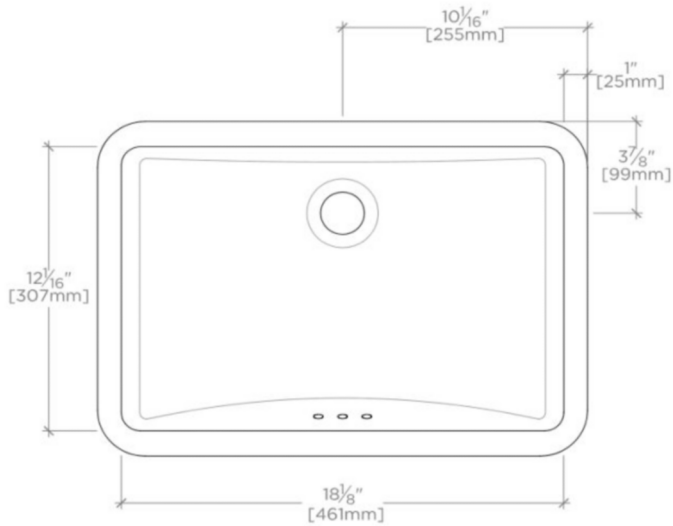

### TECHNICAL DETAILS

ADA Compliance: When installed per ADA guidelines  
Bowl Shape: Rectangular  
Drain Hole Depth: 35 mm  
Drain Hole Diameter: 35 mm  
Depth / Width: 359 mm  
Height: 203 mm  
Installation Type: Undermount  
Integrated Diverter: N  
Integrated Spray: N  
Length: 510 mm  
Primary Material: Vitreous China  
Spout Swivel: N  
Stain Resistance: N  
Suggested Application: Bath

### PRODUCT (NOTES)

Dimensions of sinks are nominal and are subject to slight variations.

## CLARA

CYLV20

Clara Undermount Rectangular Vitreous China Lavatory Sink Single  
Glazed 20 1/16" x 14 1/8" x 8"

TOP VIEW

SCALE: 1/2"=1'-0"

FRONT VIEW

SCALE: 1/2"=1'-0"

SIDE VIEW

SCALE: 1/2"=1'-0"