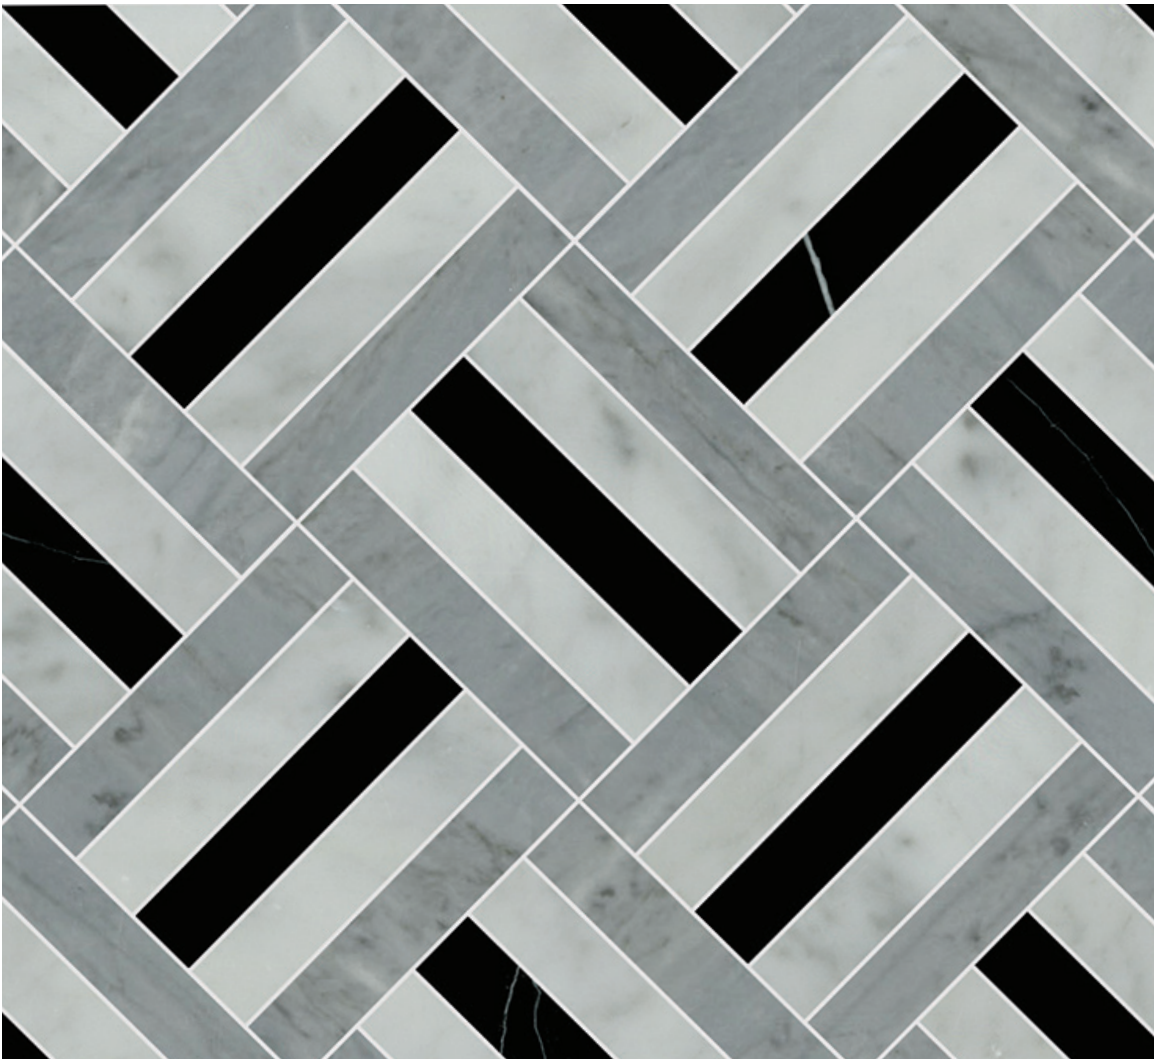

ESTB. 1978

WATERWORKS

SURFACES ROUND-UP

MASTERPIECE

Striking. Stylish. And equally transformative on walls and floors. Referencing classic wood designs, our MasterPiece styles are precisely engineered to capture the beauty of stone with an unexpected interplay of its veining and shadings. Natural variations in the stone lend the patterns an artful quality. Designs can be scaled up or down, letting you personalize a space of any size.