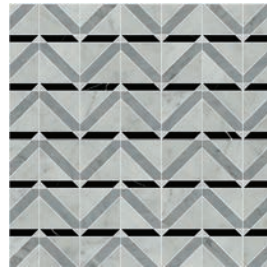

BAR GRAPHIC
GRANDE

CORNERED BLOCK
PETITE

CORNERED BLOCK
GRANDE

KERF BLOCK
PETITE

KERF BLOCK
GRANDE

LATTICE HEX
PETITE

LATTICE HEX
GRANDE

LATTICE WEAVE
PETITE

SHAKER WEAVE
PETITE

SHAKER WEAVE
GRANDE

SQUARE CUT
PETITE

SQUARE CUT
GRANDE

TRIANGLE STREET
PETITE

TRIANGLE STREET
GRANDE

TWILL STRIPE
PETITE

TWILL STRIPE
GRANDE

WOVEN BANDS
PETITE

WOVEN BANDS
GRANDE

ESTB. 1978

WATERWORKS

SURFACES ROUND-UP

MASTERPIECE

PALETTE

AEGEAN
BROWN