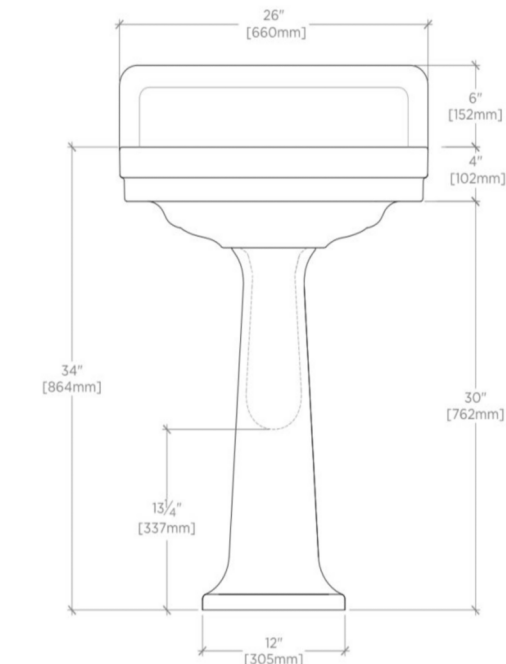

PRODUCT FEATURES

Designed exclusively for the Waterworks Studio.
Streamlined silhouettes.
Ideal for smaller spaces and transitional interiors.
26" x 20" x 34"

TECHNICAL DETAILS

Assembly / Configuration: Two Pieces
Bowl Shape: Oval
Depth to Overflow: 121 mm
Drain Hole Depth: 51 mm
Drain Hole Diameter: 44 mm
Fitting Hole Configuration / Number: 3
Fittings Hole Diameter: 35 mm
Installation Notes: See Installation Guidelines
Depth / Width: 508 mm
Height: 1016 mm
Installation Type: Wall, deck, or freestanding mount
Leg Material: Vitreous China
Length: 660 mm
Number of Holes: Three Hole
Outer Rim Shape: Rectangular
Overflow Opening: Yes
Primary Material: Fine Fire Clay / Vitreous China
Rough-in Supply Height Recommended: 533 mm
Rough-in Waste Height Recommended: 483 mm
Suggested Application: Bath

CERTIFICATIONS

PRODUCT (NOTES)

Dimensions of sinks are nominal and are subject to slight variations.

ALDEN

ALPLo2

Alden Fine Fire Clay / Vitreous China Single Pedestal Lavatory Sink with Backsplash 26" x 20" x 40"

TOP VIEW SCALE: 1"=1'-0"

FRONT VIEW SCALE: 1"=1'-0"

SIDE VIEW SCALE: 1"=1'-0"