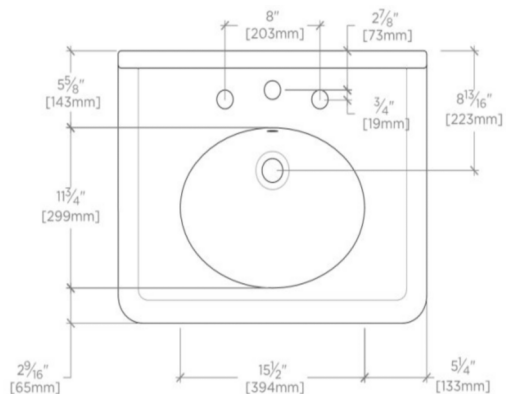

PRODUCT FEATURES

Designed exclusively for the Waterworks Studio.
Streamlined silhouettes.
Ideal for smaller spaces and transitional interiors.
26" x 20" x 34"

TECHNICAL DETAILS

Assembly / Configuration: Two Pieces
Bowl Shape: Oval
Depth to Overflow: 121 mm
Drain Hole Depth: 51 mm
Drain Hole Diameter: 44 mm
Fitting Hole Configuration / Number: 3
Fittings Hole Diameter: 35 mm
Installation Notes: See Installation Guidelines
Depth / Width: 508 mm
Height: 1016 mm
Installation Type: Wall, deck, or freestanding mount
Leg Material: Vitreous China
Length: 660 mm
Number of Holes: Three Hole
Outer Rim Shape: Rectangular
Overflow Opening: Yes
Primary Material: Fine Fire Clay / Vitreous China
Rough-in Supply Height Recommended: 533 mm
Rough-in Waste Height Recommended: 483 mm
Suggested Application: Bath

CERTIFICATIONS

PRODUCT (NOTES)

Dimensions of sinks are nominal and are subject to slight variations.

ALDEN

ALPLo2

Alden Fine Fire Clay / Vitreous China Single Pedestal Lavatory Sink with Backsplash 26" x 20" x 40"

TOP VIEW SCALE: 1"=1'-0"

FRONT VIEW SCALE: 1"=1'-0"

SIDE VIEW SCALE: 1"=1'-0"