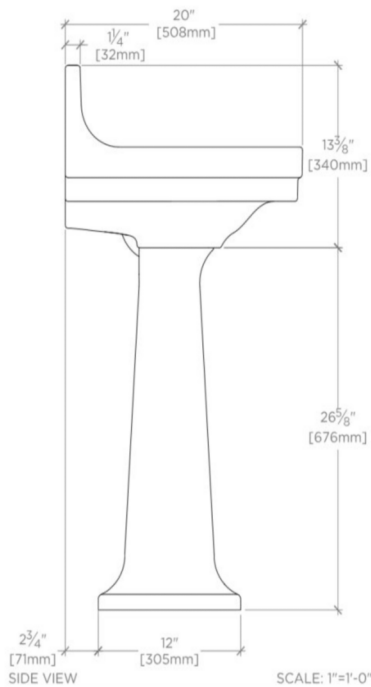

PRODUCT FEATURES

Designed exclusively for the Waterworks Studio.
Streamlined silhouettes.
Ideal for smaller spaces and transitional interiors.
26" x 20" x 34"

TECHNICAL DETAILS

Assembly / Configuration: Two Pieces
Bowl Shape: Oval
Depth to Overflow: 121 mm
Drain Hole Depth: 51 mm
Drain Hole Diameter: 44 mm
Fitting Hole Configuration / Number: 3
Fittings Hole Diameter: 35 mm
Installation Notes: See Installation Guidelines
Depth / Width: 508 mm
Height: 1016 mm
Installation Type: Wall, deck, or freestanding mount
Leg Material: Vitreous China
Length: 660 mm
Number of Holes: Three Hole
Outer Rim Shape: Rectangular
Overflow Opening: Yes
Primary Material: Fine Fire Clay / Vitreous China
Rough-in Supply Height Recommended: 533 mm
Rough-in Waste Height Recommended: 483 mm
Suggested Application: Bath

CERTIFICATIONS

PRODUCT (NOTES)

Dimensions of sinks are nominal and are subject to slight variations.

ALDEN

ALPLo2

Alden Fine Fire Clay / Vitreous China Single Pedestal Lavatory Sink with Backsplash 26" x 20" x 40"

TOP VIEW SCALE: 1"=1'-0"

FRONT VIEW SCALE: 1"=1'-0"

SIDE VIEW SCALE: 1"=1'-0"