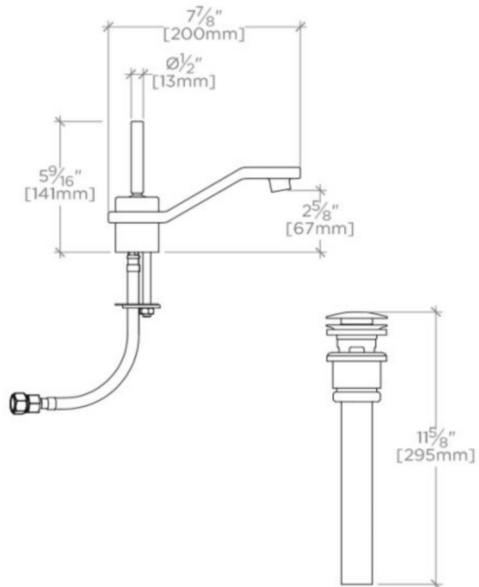

Adjustable Shelves: N
Adjustable versus Fixed Spray: Fixed Spray
Drain Depth Maximum: 44 mm
Drain Hole Diameter: 44 mm
Drain Style: Push Touch
Escutcheon Primary Material: Brass
Flow Restriction Options: 1.75, 1.5, 1.0
Handle Turn Angle: Quarter Turn Each Way
Depth / Width: 200 mm
Drain Depth Minimum: 38 mm
Inlet Connection Size: 3/8"
Inlet Connection Type: Female G/BSPP
Installation Type: Deck Mounted
Integrated Diverter: N
Integrated Spray: N
Length: 60 mm
Number of Handles: One
Number of Holes: One Hole
Primary Material: Brass
Restricted Maximum Flow Rate: 8.3 liters/min
Spout Swivel: N
Spray Included in Unit: N
Suggested Application: Bath
Valve Material: Ceramic
Water Pressure Maximum: 5.5 bar
Water Pressure Minimum: 1.5 bar
Water Pressure Recommended: 3.0 bar

Single Hole construction allows for clean, minimalist installations

Modern Push-Touch Euro style drain included.

Standard flow rate is 2.2gpm (8.3 L/min) and State of California requires 1.2gpm(4.5 L/min). Also available in other flow options. Contact a sales associate for details.

WATERWORKS

FORMWORK

FM50LS

Formwork Low Profile One Hole Deck Mounted Lavatory Faucet with Metal Joystick Handle

TOP VIEW

SCALE: 1/2"=1'-0"

ADAPTER(S) PACKAGED SEPARATELY		
ADAPTER	DESCRIPTION	QTY
UNUK08	9/16"-24 UNEF Male x 3/8" Female BSP	2

ISO VIEW

SCALE: 1/2"=1'-0"

FRONT VIEW

SCALE: 1/2"=1'-0"

SIDE VIEW

SCALE: 1/2"=1'-0"