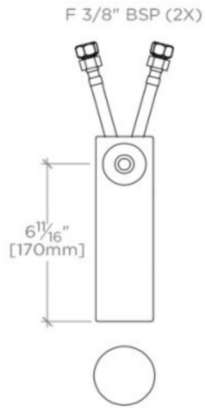

Adjustable Shelves: N
Adjustable versus Fixed Spray: Fixed Spray
Drain Depth Maximum: 44 mm
Drain Hole Diameter: 44 mm
Drain Style: Push Touch
Escutcheon Primary Material: Brass
Flow Restriction Options: 1.75, 1.5, 1.0
Handle Turn Angle: Quarter Turn Each Way
Depth / Width: 200 mm
Drain Depth Minimum: 38 mm
Inlet Connection Size: 3/8"
Inlet Connection Type: Female G/BSPP
Installation Type: Deck Mounted
Integrated Diverter: N
Integrated Spray: N
Length: 60 mm
Number of Handles: One
Number of Holes: One Hole
Primary Material: Brass
Restricted Maximum Flow Rate: 8.3 liters/min
Spout Swivel: N
Spray Included in Unit: N
Suggested Application: Bath
Valve Material: Ceramic
Water Pressure Maximum: 5.5 bar
Water Pressure Minimum: 1.5 bar
Water Pressure Recommended: 3.0 bar

Single Hole construction allows for clean, minimalist installations

Modern Push-Touch Euro style drain included.

Standard flow rate is 2.2gpm (8.3 L/min) and State of California requires 1.2gpm(4.5 L/min). Also available in other flow options. Contact a sales associate for details.

WATERWORKS

FORMWORK

FM50LS

Formwork Low Profile One Hole Deck Mounted Lavatory Faucet with Metal Joystick Handle

TOP VIEW

SCALE: 1/2"=1'-0"

ADAPTER(S) PACKAGED SEPARATELY		
ADAPTER	DESCRIPTION	QTY
UNUK08	9/16"-24 UNEF Male x 3/8" Female BSP	2

ISO VIEW

SCALE: 1/2"=1'-0"

FRONT VIEW

SCALE: 1/2"=1'-0"

SIDE VIEW

SCALE: 1/2"=1'-0"