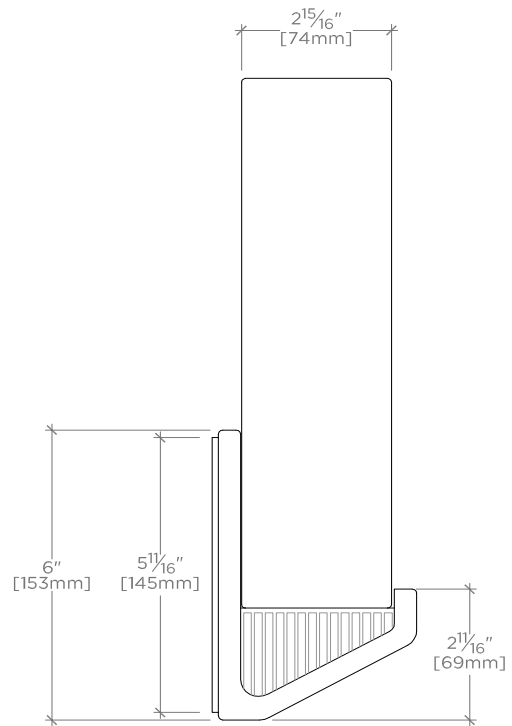

### TECHNICAL DETAILS

Codes and Standards: UL & CSA Pending  
Junction Box Orientation: Vertical  
Junction Box Size (L x W): 2" x 3"  
Primary Material: Brass  
Voltage: 120V  
Wattage: 13 WATT LED-840 Lumens-2700 k  
Shade Finish: White  
Shade Material: Glass  
Shade Shape: Square  
Wet/Dry: Yes

### PRODUCT FEATURES

3 1/8" x 2 15/16" x 13 5/16"

LED

Stocked in Nickel and Chrome and is available to ship in 2- 3 business days from Waterworks (subject to availability)

## FORMWORK

FMLT01

Wall Mounted Sconce

TOP VIEW

SCALE: 3"=1'-0"

FRONT VIEW

SCALE: 3"=1'-0"

SIDE VIEW

SCALE: 3"=1'-0"