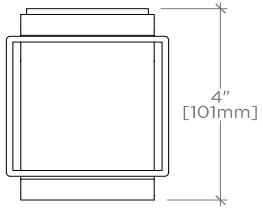

### TECHNICAL DETAILS

Codes and Standards: UL & CSA Pending  
Junction Box Orientation: Vertical  
Junction Box Size (L x W): 2" x 3"  
Primary Material: Brass  
Voltage: 120V  
Wattage: 13 WATT LED-840 Lumens-2700 k  
Shade Finish: White  
Shade Material: Glass  
Shade Shape: Square  
Wet/Dry: Yes

### PRODUCT FEATURES

3 1/8" x 2 15/16" x 13 5/16"

LED

Stocked in Nickel and Chrome and is available to ship in 2- 3 business days from Waterworks (subject to availability)

## FORMWORK

FMLT01

Wall Mounted Sconce

TOP VIEW

SCALE: 3"=1'-0"

FRONT VIEW

SCALE: 3"=1'-0"

SIDE VIEW