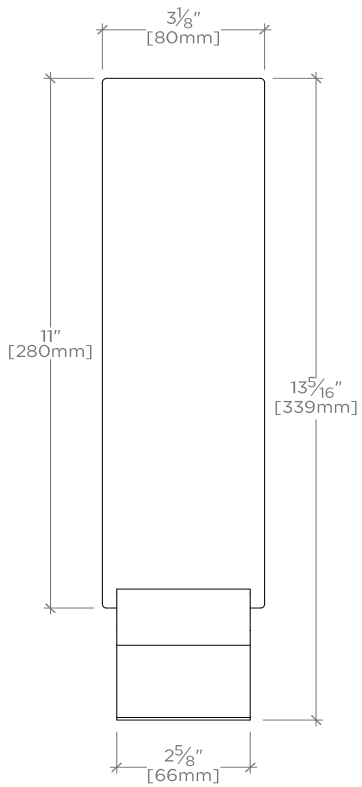

### TECHNICAL DETAILS

Codes and Standards: UL & CSA Pending  
Junction Box Orientation: Vertical  
Junction Box Size (L x W): 2" x 3"  
Primary Material: Brass  
Voltage: 120V  
Wattage: 13 WATT LED-840 Lumens-2700 k  
Shade Finish: White  
Shade Material: Glass  
Shade Shape: Square  
Wet/Dry: Yes

### PRODUCT FEATURES

3 1/8" x 2 15/16" x 13 5/16"

LED

Stocked in Nickel and Chrome and is available to ship in 2- 3 business days from Waterworks (subject to availability)

## FORMWORK

FMLT01

Wall Mounted Sconce

TOP VIEW

SCALE: 3"=1'-0"

FRONT VIEW

SCALE: 3"=1'-0"

SIDE VIEW

SCALE: 3"=1'-0"