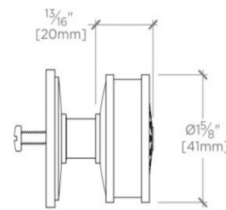

PRODUCT FEATURES

Finely detailed

Fashion inspired

Made in the USA

Includes per fixing: 8-32 Truss Head Machine Screw-Combo-Slotted

BROGUE

Brogue 1 1/2" Knob

BUHW02

MOUNTING HARDWARE INCLUDED		
STYLE #	DESCRIPTION	QTY
998945	Service Parts 8-32 1" Truss Head Machine Screw, Combo, Slotted	1
998946	Service Parts 8-32 1 1/2" Truss Head Machine Screw, Combo, Slotted	1

TOP VIEW SCALE: 6"=1'-0"

ISO VIEW SCALE: 6"=1'-0"

FRONT VIEW SCALE: 6"=1'-0"

SIDE VIEW SCALE: 6"=1'-0"