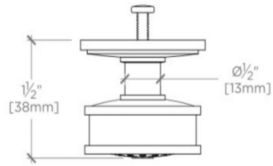

PRODUCT FEATURES

Finely detailed

Fashion inspired

Made in the USA

Includes per fixing: 8-32 Truss Head Machine Screw-Combo-Slotted

BROGUE

Brogue 1 1/2" Knob

BUHW02

MOUNTING HARDWARE INCLUDED		
STYLE #	DESCRIPTION	QTY
998945	Service Parts 8-32 1" Truss Head Machine Screw, Combo, Slotted	1
998946	Service Parts 8-32 1 1/2" Truss Head Machine Screw, Combo, Slotted	1

TOP VIEW SCALE: 6"=1'-0"

ISO VIEW SCALE: 6"=1'-0"

FRONT VIEW SCALE: 6"=1'-0"

SIDE VIEW SCALE: 6"=1'-0"