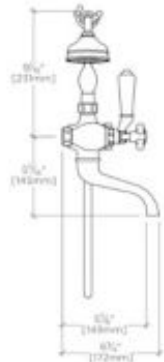

TECHNICAL DETAILS

ADA Compliance: No
 Adjustable Versus Fixed Spray: Fixed Spray
 Depth/Width: 6 3/4"
 Diameter Of Head: 3"
 Escutcheon Primary Material: Brass
 Flow Restriction Options: 2.5, 2.0, 1.75, 1.5, 0.92
 Handle Spread Maximum: 7 1/4"
 Handle Spread Minimum: 7 1/4"
 Handle Turn Angle: Quarter Turn
 Handshower Spray Hose Length: 59"
 Height: 15 1/2"
 Index Color Finish And Material: White Porcelain
 Index Marking: Hot/Cold
 Inlet Connection Size: 3/4"
 Inlet Connection Type: Supply Nut
 Inlet Supply Spread Maximum: 7 1/4"
 Inlet Supply Spread Minimum: 7 1/4"
 Installation Type: Wall or deck mounted
 Integrated Diverter: Y
 Length: 11"
 Number Of Handles: Three
 Pivot: N
 Primary Material: Brass
 Spout Swivel: N
 Suggested Application: Bath
 Valve Material: ceramic
 Water Pressure Maximum: 75.0 psi
 Water Pressure Minimum: 20.0 psi
 Water Pressure Recommended: 45.0 psi

Stocked in 2.5gpm (9.5 L/min) and 1.75gpm (6.6 L/min) for handshower. State of California requires 1.75gpm (6.6 L/min) to comply with their water conservation requirements. Other flow options are available to order, contact your sales associate or call 1 (800) 899-6757 for details.

CERTIFICATIONS

PRODUCT (NOTES)

EASTON

EAXT31

Easton Vintage Exposed Tub Filler, White Porcelain
Handshower and Lever Diverter with White Porcelain Indices

TOP VIEW SCALE: 15/16"=1"

FRONT VIEW SCALE: 15/16"=1"

SIDE VIEW SCALE: 15/16"=1"