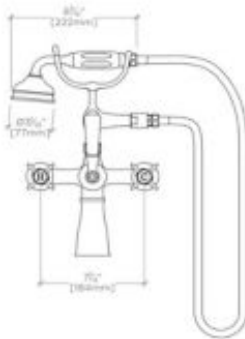

TECHNICAL DETAILS

ADA Compliance: No
 Adjustable Versus Fixed Spray: Fixed Spray
 Depth/Width: 6 3/4"
 Diameter Of Head: 3"
 Escutcheon Primary Material: Brass
 Flow Restriction Options: 2.5, 2.0, 1.75, 1.5, 0.92
 Handle Spread Maximum: 7 1/4"
 Handle Spread Minimum: 7 1/4"
 Handle Turn Angle: Quarter Turn
 Handshower Spray Hose Length: 59"
 Height: 15 1/2"
 Index Color Finish And Material: White Porcelain
 Index Marking: Hot/Cold
 Inlet Connection Size: 3/4"
 Inlet Connection Type: Supply Nut
 Inlet Supply Spread Maximum: 7 1/4"
 Inlet Supply Spread Minimum: 7 1/4"
 Installation Type: Wall or deck mounted
 Integrated Diverter: Y
 Length: 11"
 Number Of Handles: Three
 Pivot: N
 Primary Material: Brass
 Spout Swivel: N
 Suggested Application: Bath
 Valve Material: ceramic
 Water Pressure Maximum: 75.0 psi
 Water Pressure Minimum: 20.0 psi
 Water Pressure Recommended: 45.0 psi

Stocked in 2.5gpm (9.5 L/min) and 1.75gpm (6.6 L/min) for handshower. State of California requires 1.75gpm (6.6 L/min) to comply with their water conservation requirements. Other flow options are available to order, contact your sales associate or call 1 (800) 899-6757 for details.

CERTIFICATIONS

PRODUCT (NOTES)

EASTON

EAXT31

Easton Vintage Exposed Tub Filler, White Porcelain
Handshower and Lever Diverter with White Porcelain Indices

TOP VIEW SCALE: 15/16"=1"

FRONT VIEW SCALE: 15/16"=1"

SIDE VIEW SCALE: 15/16"=1"